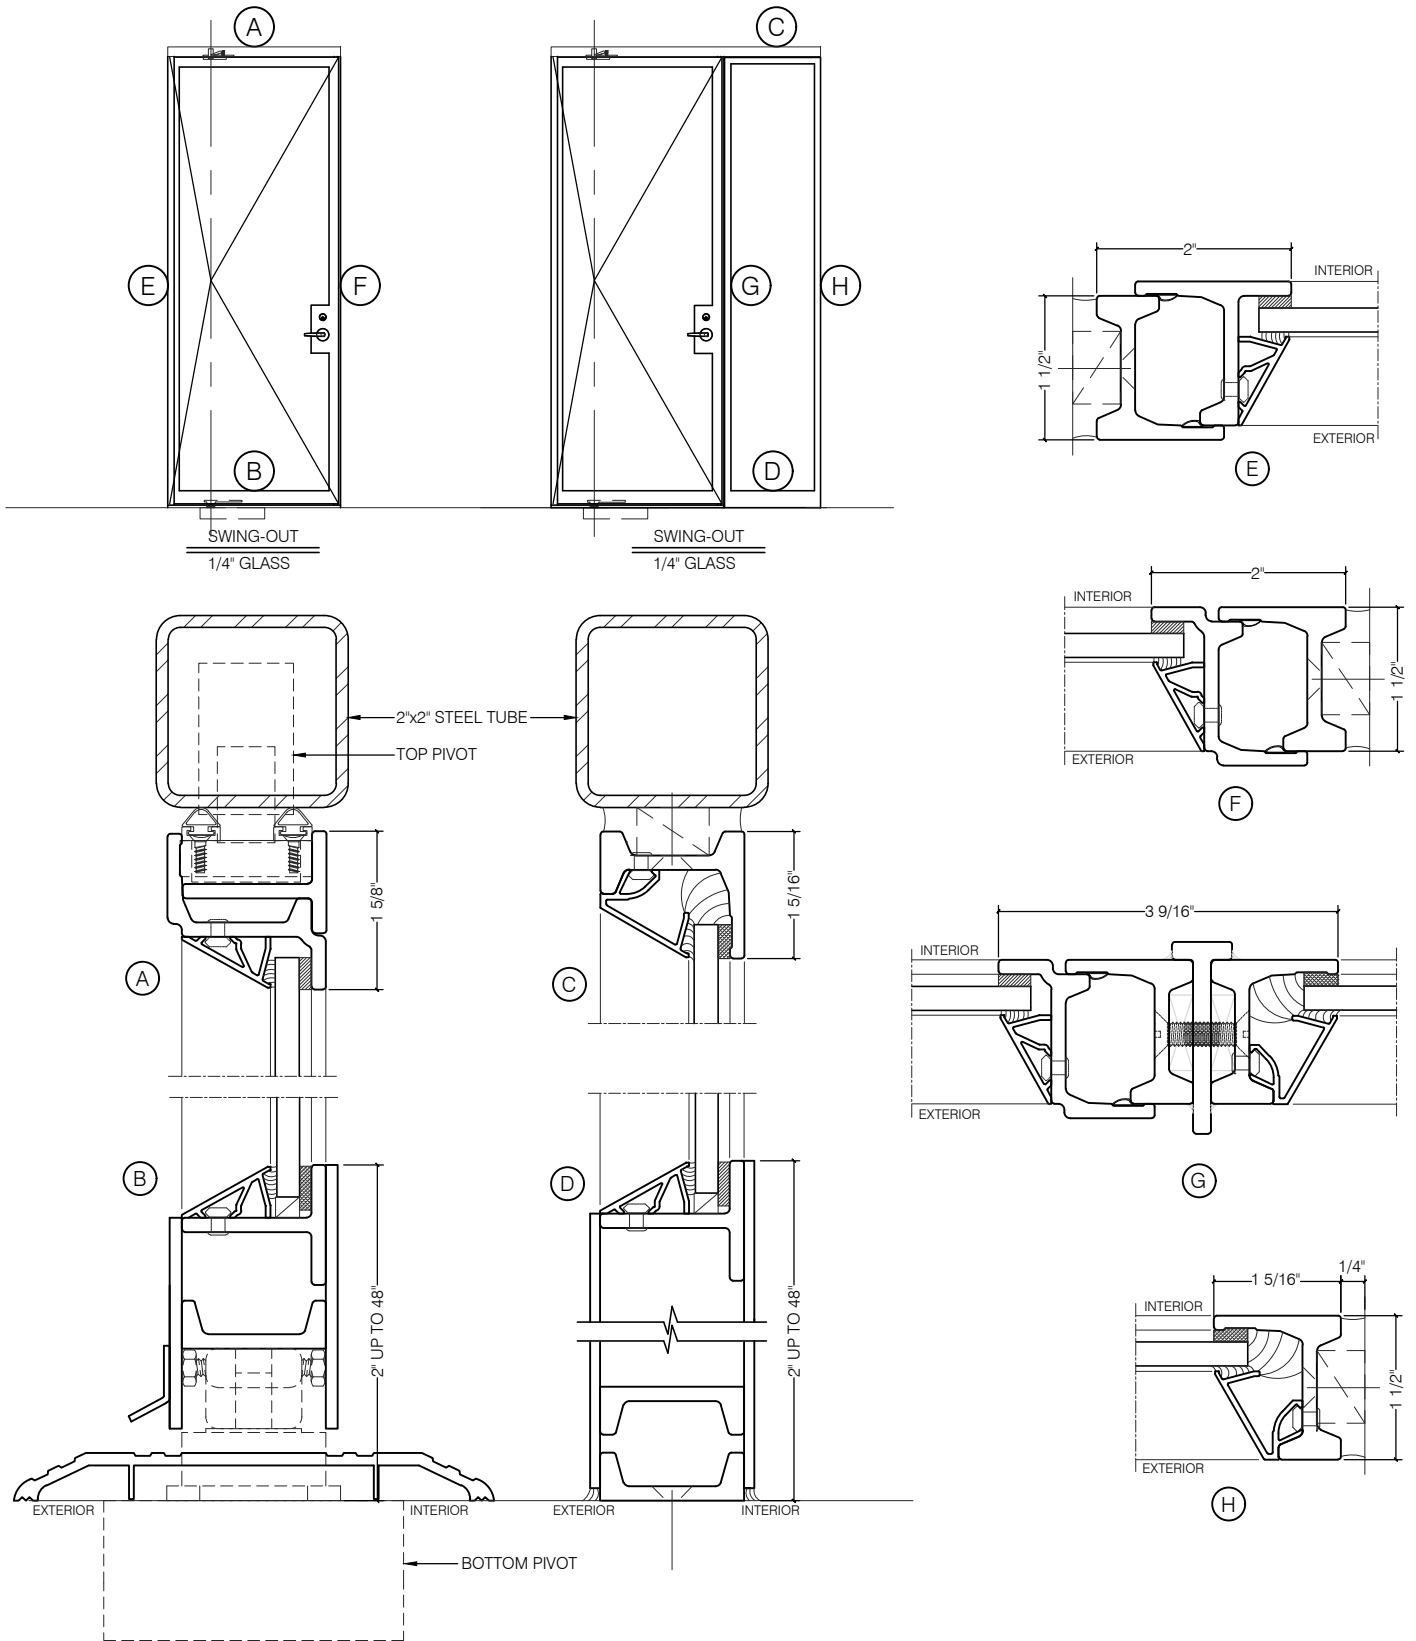

TORRANCE STEEL WINDOW CO., INC.

JEFFERSON 1900 DOORS - SINGLE PIVOT SWING - OUT

SCALE: 2:1