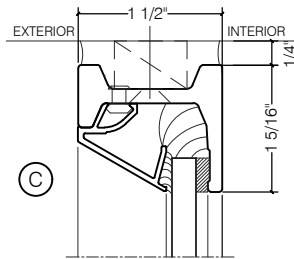

TORRANCE STEEL WINDOW CO., INC.

JEFFERSON 1900 - BLOCK FRAME

SWING OUT
1/4" GLASS

SWING OUT
1/4" GLASS

SCALE: 2:1