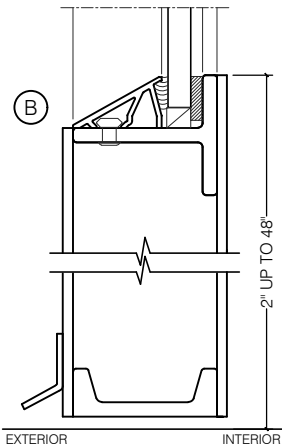

TORRANCE STEEL WINDOW CO., INC.

JEFFERSON 1900 - BLOCK FRAME

SWING OUT
1/4" GLASS

SWING OUT
1/4" GLASS

SCALE: 2:1