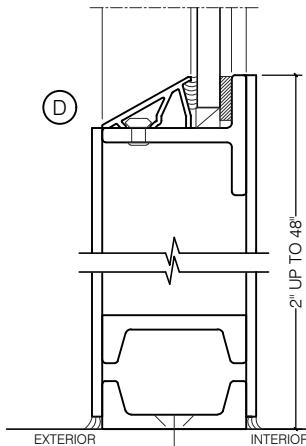

TORRANCE STEEL WINDOW CO., INC.

JEFFERSON 1900 - BLOCK FRAME

SWING OUT
1/4" GLASS

SWING OUT
1/4" GLASS

SCALE: 2:1