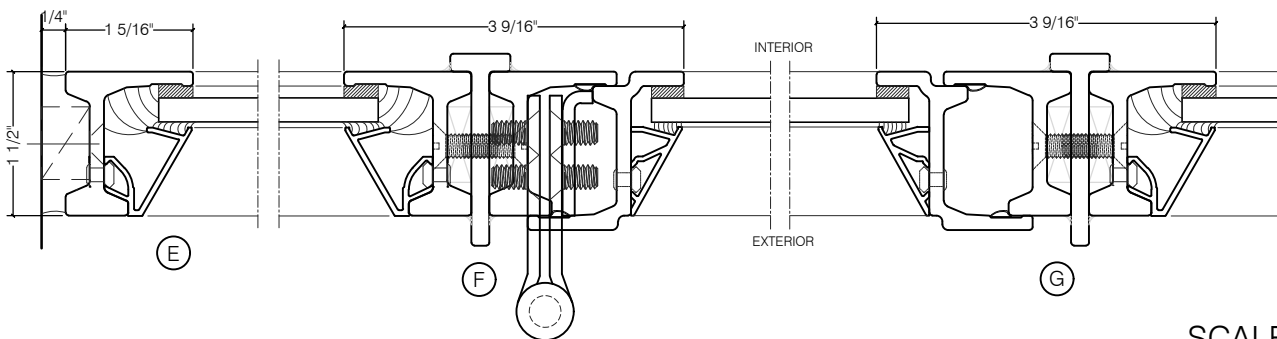

TORRANCE STEEL WINDOW CO., INC.

JEFFERSON 1900 - BLOCK FRAME

SWING OUT
1/4" GLASS

SWING OUT
1/4" GLASS

SCALE: 2:1