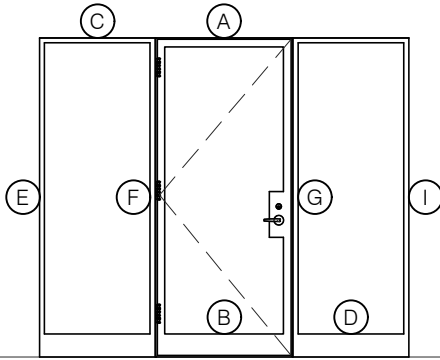

TORRANCE STEEL WINDOW CO., INC.

JEFFERSON 1900 - BLOCK FRAME

SWING OUT
1/4" GLASS

SWING OUT
1/4" GLASS

SCALE: 2:1