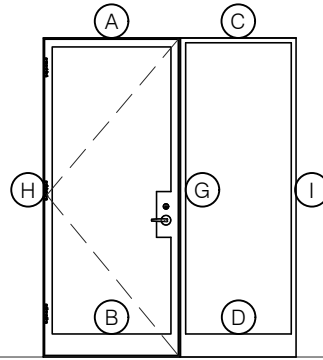

TORRANCE STEEL WINDOW CO., INC.

JEFFERSON 1900 - BLOCK FRAME

SWING OUT
1/4" GLASS

SWING OUT
1/4" GLASS

SCALE: 2:1