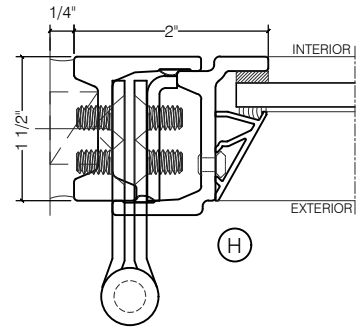

TORRANCE STEEL WINDOW CO., INC.

JEFFERSON 1900 - BLOCK FRAME

SWING OUT
1/4" GLASS

SWING OUT
1/4" GLASS

SCALE: 2:1