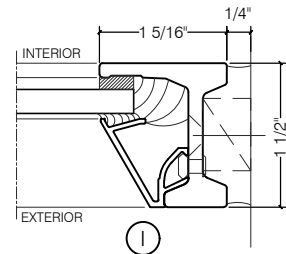

TORRANCE STEEL WINDOW CO., INC.

JEFFERSON 1900 - BLOCK FRAME

SWING OUT
1/4" GLASS

SWING OUT
1/4" GLASS

SCALE: 2:1