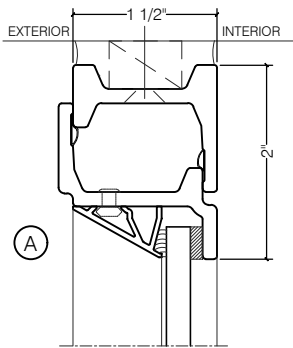

TORRANCE STEEL WINDOW CO., INC.

JEFFERSON 1900 - BLOCK FRAME

SWING OUT
1/4" GLASS

SWING OUT
1/4" GLASS

SCALE: 2:1