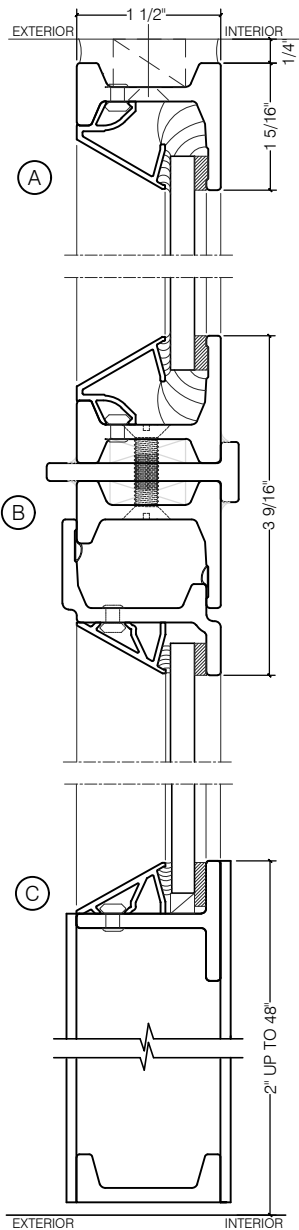

## JEFFERSON 1900 - BLOCK FRAME

SWING OUT  
1/4" GLASS

SWING OUT  
1/4" GLASS

SCALE: 2:1