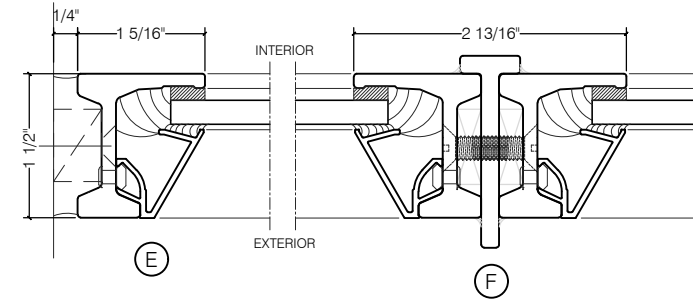

## JEFFERSON 1900 - BLOCK FRAME

SWING OUT  
1/4" GLASS

SWING OUT  
1/4" GLASS

SCALE: 2:1