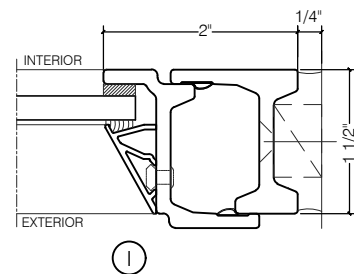

## JEFFERSON 1900 - BLOCK FRAME

SWING OUT  
1/4" GLASS

SWING OUT  
1/4" GLASS

SCALE: 2:1