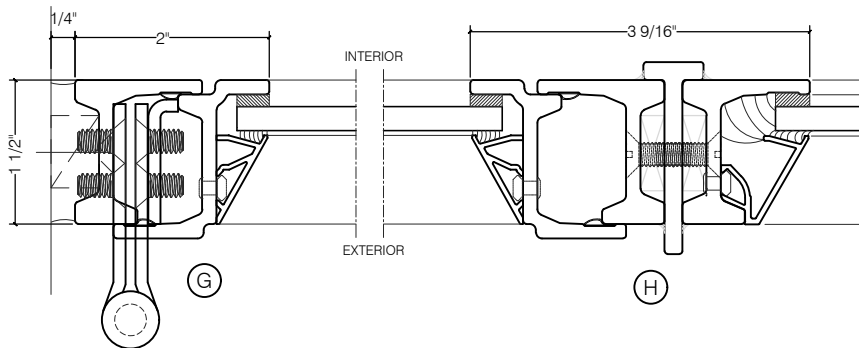

## JEFFERSON 1900 - BLOCK FRAME

SWING OUT  
1/4" GLASS

SWING OUT  
1/4" GLASS

SCALE: 2:1