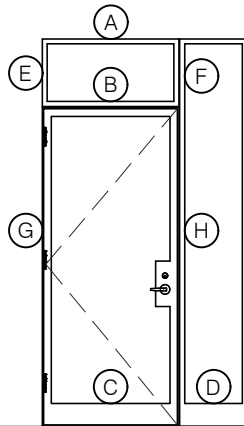

## JEFFERSON 1900 - BLOCK FRAME

SWING OUT  
1/4" GLASS

SWING OUT  
1/4" GLASS

SCALE: 2:1