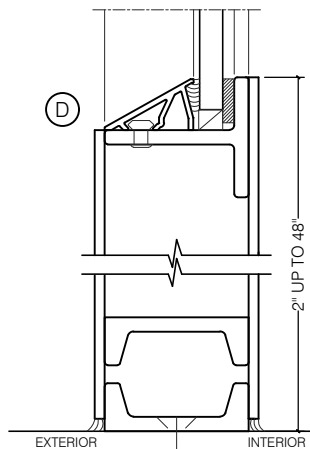

## JEFFERSON 1900 - BLOCK FRAME

SWING OUT  
1/4" GLASS

SWING OUT  
1/4" GLASS

SCALE: 2:1