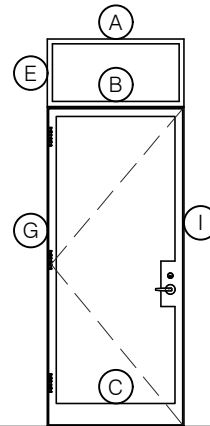

## JEFFERSON 1900 - BLOCK FRAME

SWING OUT  
1/4" GLASS

SWING OUT  
1/4" GLASS

SCALE: 2:1