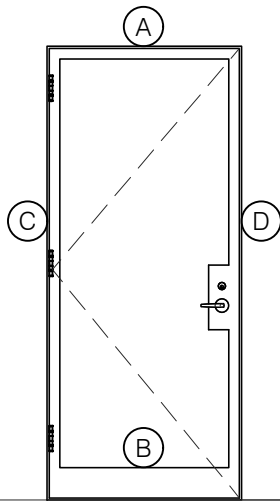

TORRANCE STEEL WINDOW CO., INC.

JEFFERSON 1900 DOORS SWING OUT - BLOCK FRAME

SWING OUT
1/4" GLASS

SWING OUT
1/4" GLASS

SCALE: 2:1