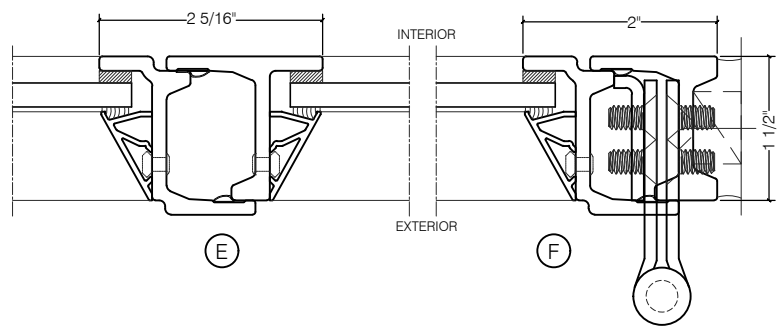

TORRANCE STEEL WINDOW CO., INC.

JEFFERSON 1900 DOORS SWING OUT - BLOCK FRAME

SWING OUT
1/4" GLASS

SWING OUT
1/4" GLASS

SCALE: 2:1