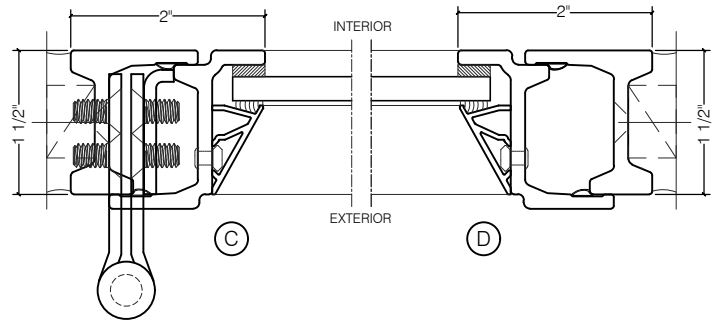

TORRANCE STEEL WINDOW CO., INC.

JEFFERSON 1900 DOORS SWING OUT - BLOCK FRAME

SWING OUT
1/4" GLASS

SWING OUT
1/4" GLASS

SCALE: 2:1