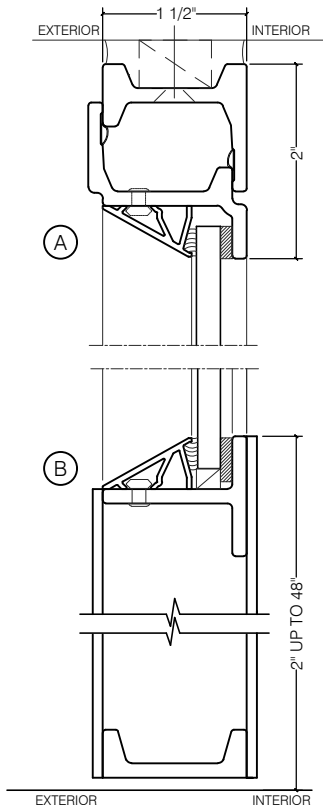

TORRANCE STEEL WINDOW CO., INC.

JEFFERSON 1900 DOORS SWING OUT - BLOCK FRAME

SWING OUT
1/4" GLASS

SWING OUT
1/4" GLASS

SCALE: 2:1