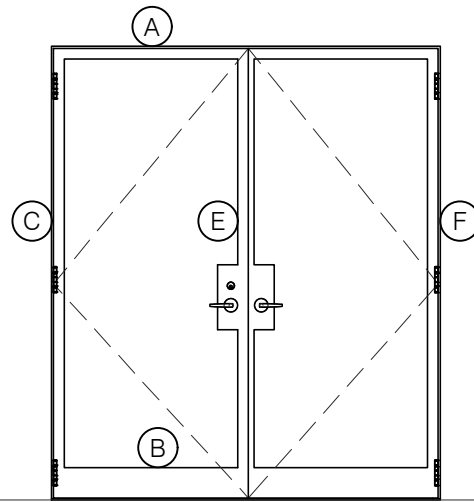

TORRANCE STEEL WINDOW CO., INC.

JEFFERSON 1900 DOORS SWING OUT - BLOCK FRAME

SWING OUT
1/4" GLASS

SWING OUT
1/4" GLASS

SCALE: 2:1