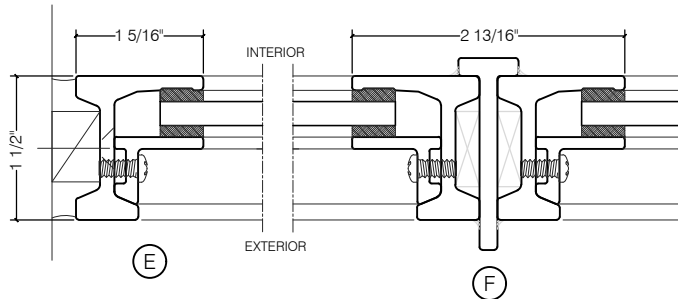

# TORRANCE STEEL WINDOW CO., INC.

CENTURY 2000 - SWING OUT - SINGLE DOOR WITH TRANSOM - BLOCK FRAME

SWING-OUT  
1/4" GLASS

SWING-OUT  
1/4" GLASS

SCALE: 2:1