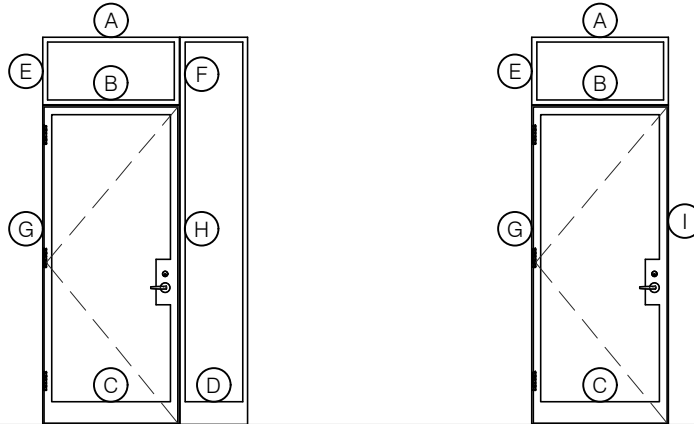

# TORRANCE STEEL WINDOW CO., INC.

CENTURY 2000 - SWING OUT - SINGLE DOOR WITH TRANSOM - BLOCK FRAME

SWING-OUT  
1/4" GLASS

SWING-OUT  
1/4" GLASS

SCALE: 2:1