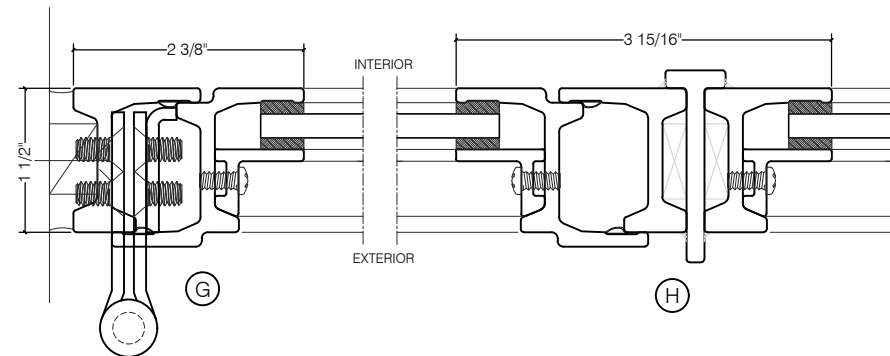

# TORRANCE STEEL WINDOW CO., INC.

CENTURY 2000 - SWING OUT - SINGLE DOOR WITH TRANSOM - BLOCK FRAME

SWING-OUT  
1/4" GLASS

SWING-OUT  
1/4" GLASS

SCALE: 2:1