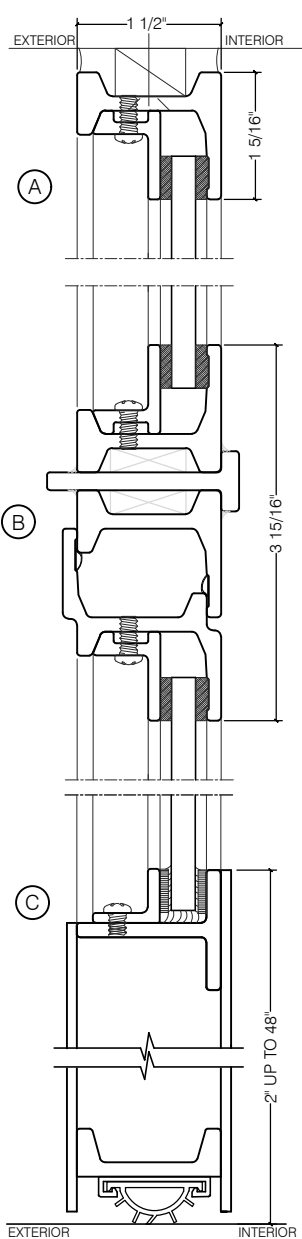

# TORRANCE STEEL WINDOW CO., INC.

CENTURY 2000 - SWING OUT - SINGLE DOOR WITH TRANSOM - BLOCK FRAME

SWING-OUT  
1/4" GLASS

SWING-OUT  
1/4" GLASS

SCALE: 2:1