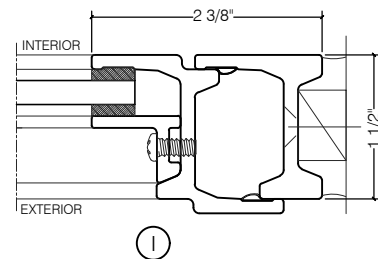

# TORRANCE STEEL WINDOW CO., INC.

CENTURY 2000 - SWING OUT - SINGLE DOOR WITH TRANSOM - BLOCK FRAME

SWING-OUT  
1/4" GLASS

SWING-OUT  
1/4" GLASS

SCALE: 2:1