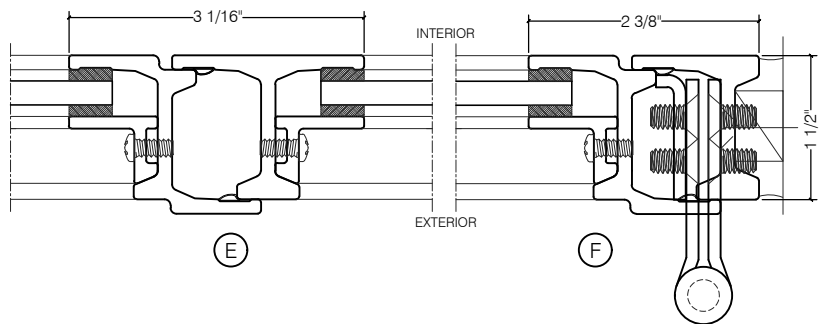

TORRANCE STEEL WINDOW CO., INC.

CENTURY 2000 DOORS - SWING OUT - BLOCK FRAME

SWING-OUT
1/4" GLASS

SCALE: 2:1