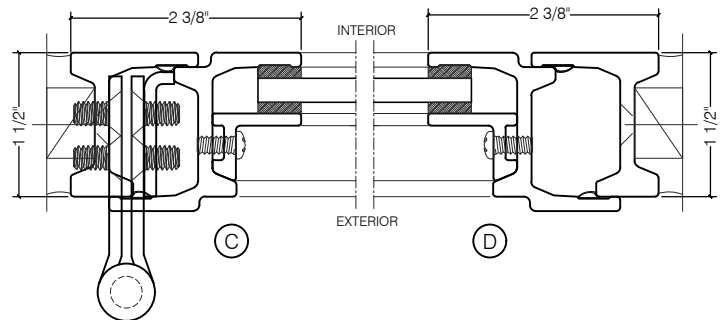

TORRANCE STEEL WINDOW CO., INC.

CENTURY 2000 DOORS - SWING OUT - BLOCK FRAME

SWING-OUT
1/4" GLASS

SCALE: 2:1