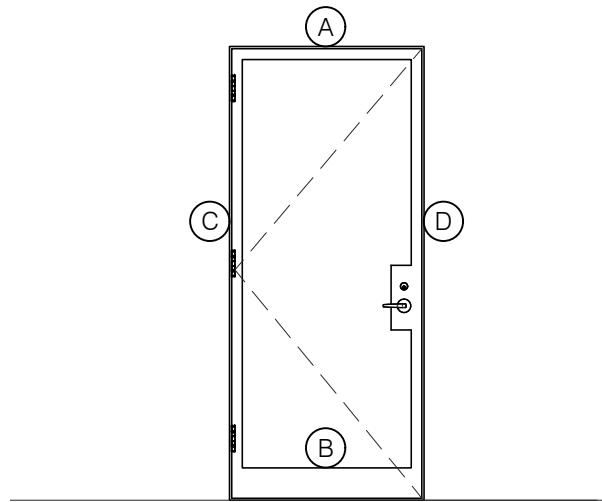

TORRANCE STEEL WINDOW CO., INC.

CENTURY 2000 DOORS - SWING OUT - BLOCK FRAME

SWING-OUT
1/4" GLASS

SCALE: 2:1