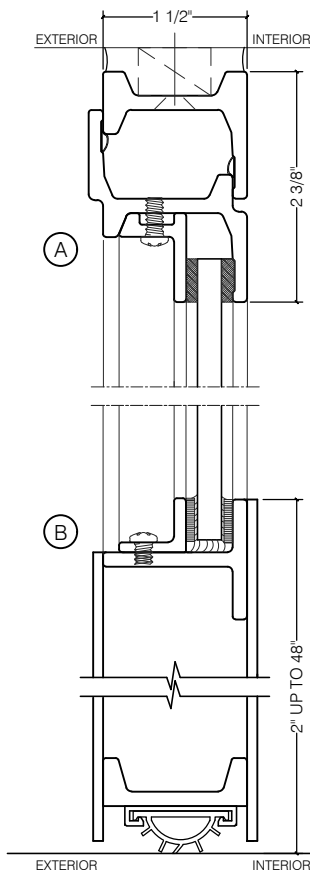

TORRANCE STEEL WINDOW CO., INC.

CENTURY 2000 DOORS - SWING OUT - BLOCK FRAME

SWING-OUT
1/4" GLASS

SCALE: 2:1