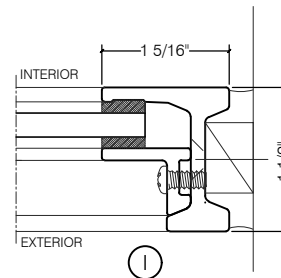

# TORRANCE STEEL WINDOW CO., INC.

CENTURY 2000 - SWING OUT - SINGLE DOOR WITH SIDELIGHTS - BLOCK FRAME

SWING-OUT  
1/4" GLASS

SWING-OUT  
1/4" GLASS

SCALE: 2:1