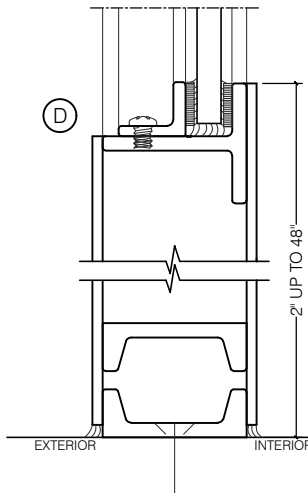

# TORRANCE STEEL WINDOW CO., INC.

CENTURY 2000 - SWING OUT - SINGLE DOOR WITH SIDELIGHTS - BLOCK FRAME

SWING-OUT  
1/4" GLASS

SWING-OUT  
1/4" GLASS

SCALE: 2:1