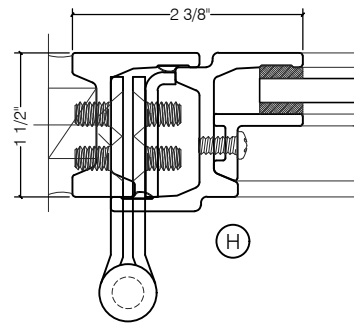

# TORRANCE STEEL WINDOW CO., INC.

CENTURY 2000 - SWING OUT - SINGLE DOOR WITH SIDELIGHTS - BLOCK FRAME

SWING-OUT  
1/4" GLASS

SWING-OUT  
1/4" GLASS

SCALE: 2:1