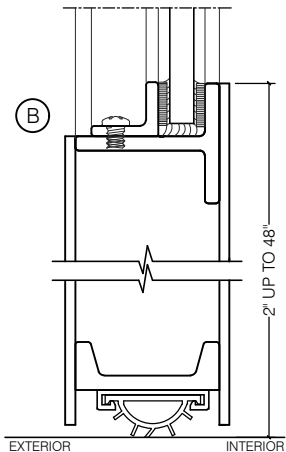

# TORRANCE STEEL WINDOW CO., INC.

CENTURY 2000 - SWING OUT - SINGLE DOOR WITH SIDELIGHTS - BLOCK FRAME

SWING-OUT  
1/4" GLASS

SWING-OUT  
1/4" GLASS

SCALE: 2:1