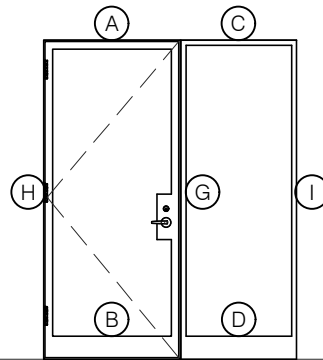

# TORRANCE STEEL WINDOW CO., INC.

CENTURY 2000 - SWING OUT - SINGLE DOOR WITH SIDELIGHTS - BLOCK FRAME

SWING-OUT  
1/4" GLASS

SWING-OUT  
1/4" GLASS

SCALE: 2:1