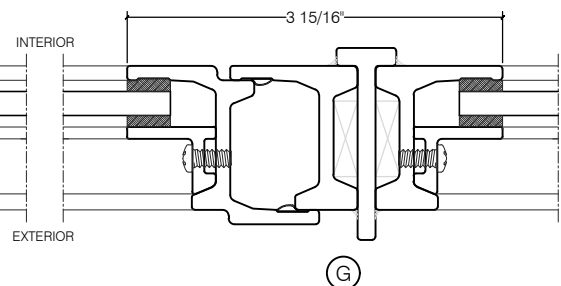

# TORRANCE STEEL WINDOW CO., INC.

CENTURY 2000 - SWING OUT - SINGLE DOOR WITH SIDELIGHTS - BLOCK FRAME

SWING-OUT  
1/4" GLASS

SWING-OUT  
1/4" GLASS

SCALE: 2:1