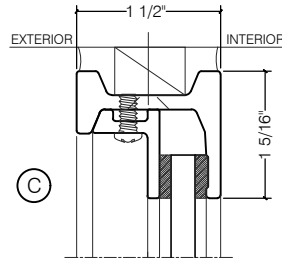

# TORRANCE STEEL WINDOW CO., INC.

CENTURY 2000 - SWING OUT - SINGLE DOOR WITH SIDELIGHTS - BLOCK FRAME

SWING-OUT  
1/4" GLASS

SWING-OUT  
1/4" GLASS

SCALE: 2:1