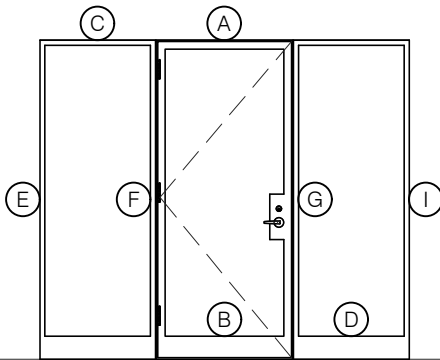

# TORRANCE STEEL WINDOW CO., INC.

CENTURY 2000 - SWING OUT - SINGLE DOOR WITH SIDELIGHTS - BLOCK FRAME

SWING-OUT  
1/4" GLASS

SWING-OUT  
1/4" GLASS

SCALE: 2:1