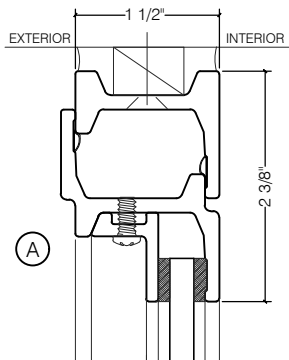

# TORRANCE STEEL WINDOW CO., INC.

CENTURY 2000 - SWING OUT - SINGLE DOOR WITH SIDELIGHTS - BLOCK FRAME

SWING-OUT  
1/4" GLASS

SWING-OUT  
1/4" GLASS

SCALE: 2:1