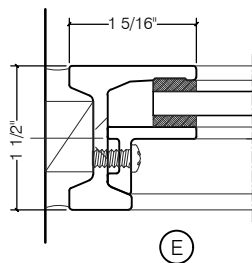

# TORRANCE STEEL WINDOW CO., INC.

CENTURY 2000 - SWING OUT - SINGLE DOOR WITH SIDELIGHTS - BLOCK FRAME

SWING-OUT  
1/4" GLASS

SWING-OUT  
1/4" GLASS

SCALE: 2:1