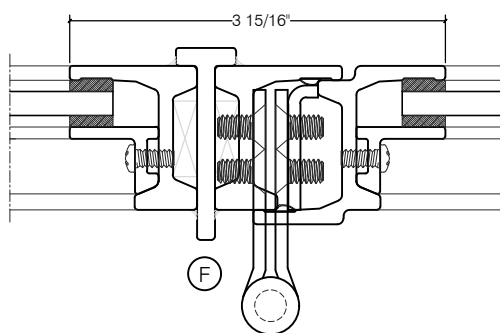

# TORRANCE STEEL WINDOW CO., INC.

CENTURY 2000 - SWING OUT - SINGLE DOOR WITH SIDELIGHTS - BLOCK FRAME

SWING-OUT  
1/4" GLASS

SWING-OUT  
1/4" GLASS

SCALE: 2:1