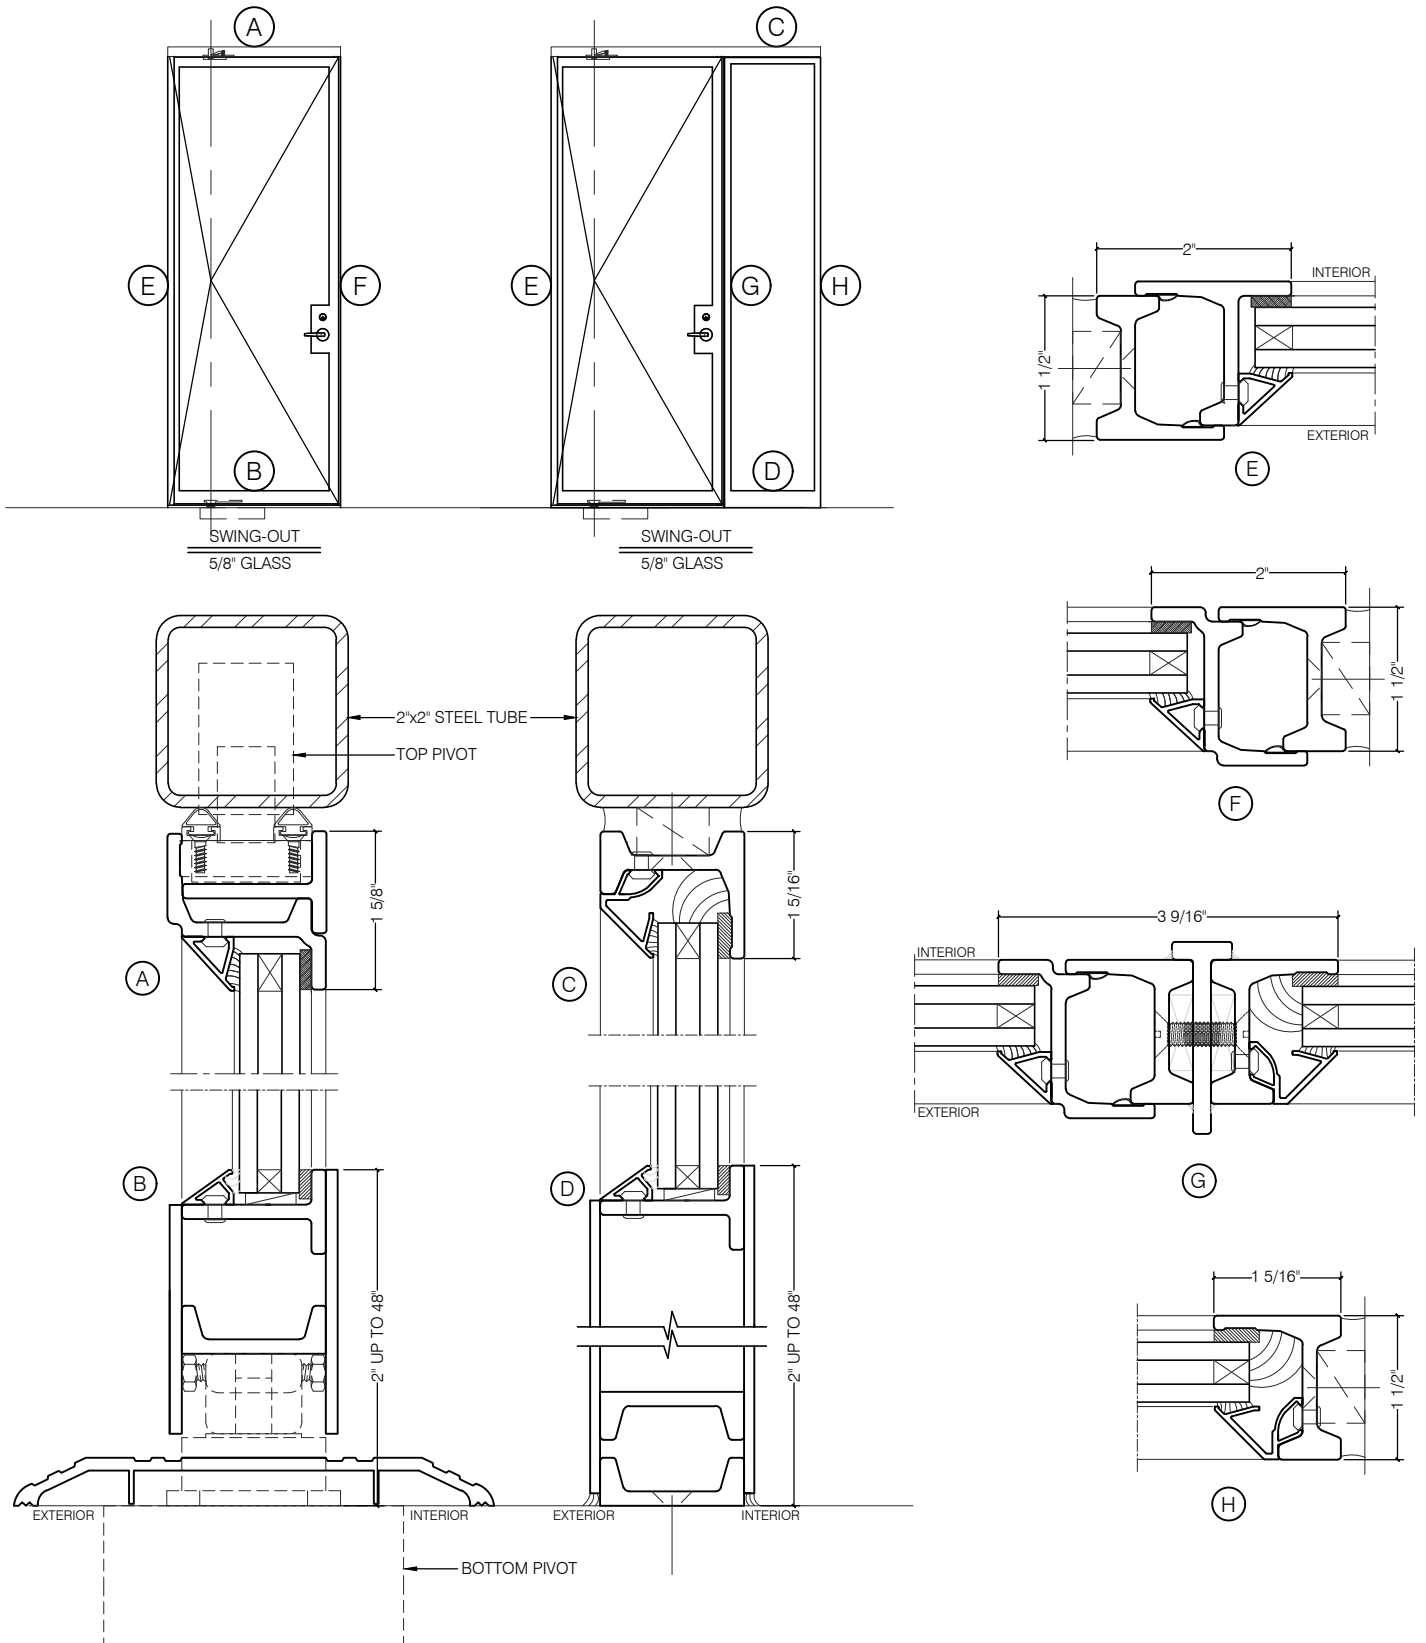

TORRANCE STEEL WINDOW CO., INC.

JEFFERSON 1900 DOORS - SINGLE PIVOT SWING - OUT

SCALE: 2:1