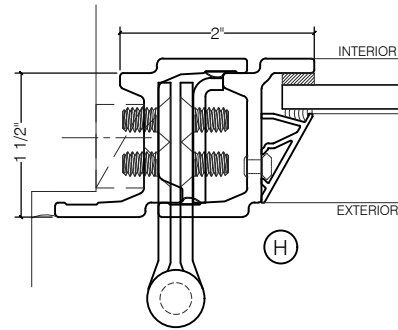

TORRANCE STEEL WINDOW CO., INC.

JEFFERSON 1900 - Z BAR FRAME

SWING OUT
1/4" GLASS

SWING OUT
1/4" GLASS

SCALE: 2:1