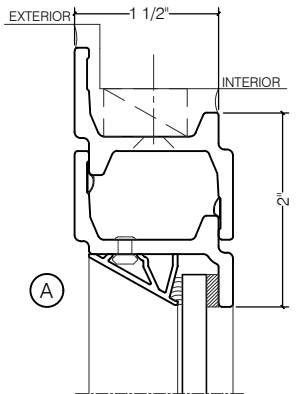

TORRANCE STEEL WINDOW CO., INC.

JEFFERSON 1900 - Z BAR FRAME

SWING OUT
1/4" GLASS

SWING OUT
1/4" GLASS

SCALE: 2:1