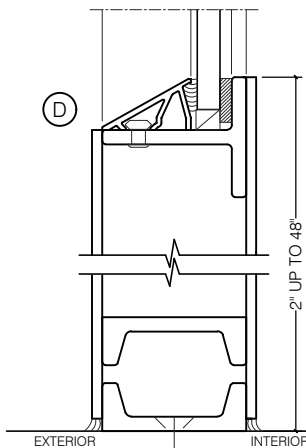

TORRANCE STEEL WINDOW CO., INC.

JEFFERSON 1900 - Z BAR FRAME

SWING OUT
1/4" GLASS

SWING OUT
1/4" GLASS

SCALE: 2:1