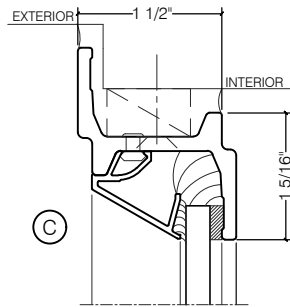

TORRANCE STEEL WINDOW CO., INC.

JEFFERSON 1900 - Z BAR FRAME

SWING OUT
1/4" GLASS

SWING OUT
1/4" GLASS

SCALE: 2:1