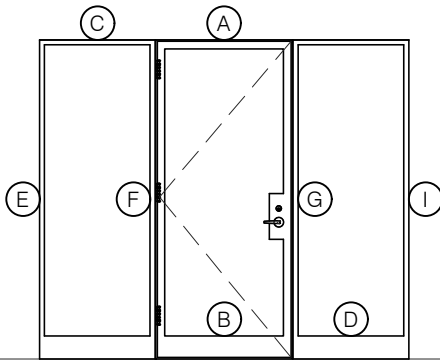

TORRANCE STEEL WINDOW CO., INC.

JEFFERSON 1900 - Z BAR FRAME

SWING OUT
1/4" GLASS

SWING OUT
1/4" GLASS

SCALE: 2:1