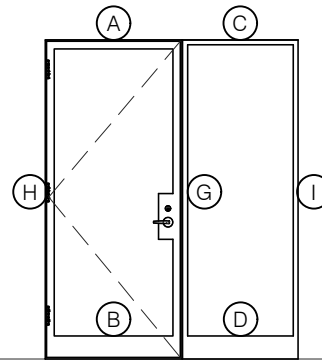

TORRANCE STEEL WINDOW CO., INC.

JEFFERSON 1900 - Z BAR FRAME

SWING OUT
1/4" GLASS

SWING OUT
1/4" GLASS

SCALE: 2:1