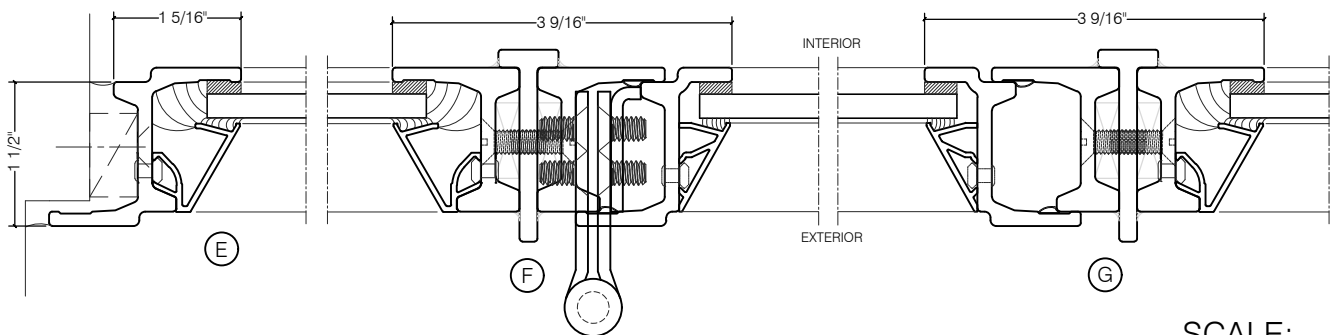

TORRANCE STEEL WINDOW CO., INC.

JEFFERSON 1900 - Z BAR FRAME

SWING OUT
1/4" GLASS

SWING OUT
1/4" GLASS

SCALE: 2:1