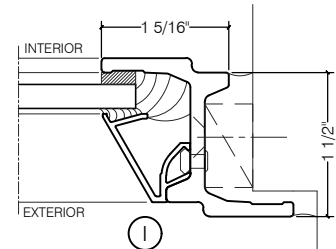

TORRANCE STEEL WINDOW CO., INC.

JEFFERSON 1900 - Z BAR FRAME

SWING OUT
1/4" GLASS

SWING OUT
1/4" GLASS

SCALE: 2:1