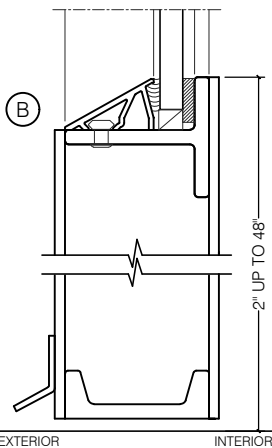

TORRANCE STEEL WINDOW CO., INC.

JEFFERSON 1900 - Z BAR FRAME

SWING OUT
1/4" GLASS

SWING OUT
1/4" GLASS

SCALE: 2:1