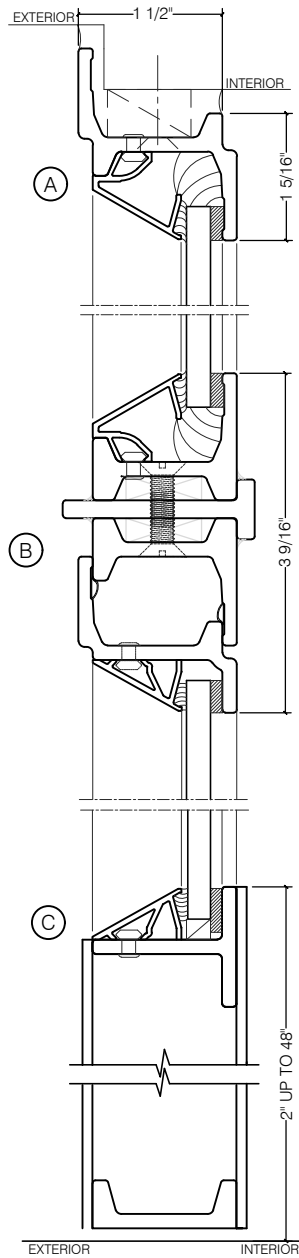

TORRANCE STEEL WINDOW CO., INC.

JEFFERSON 1900 - Z BAR FRAME

SWING OUT
1/4" GLASS

SWING OUT
1/4" GLASS

SCALE: 2:1