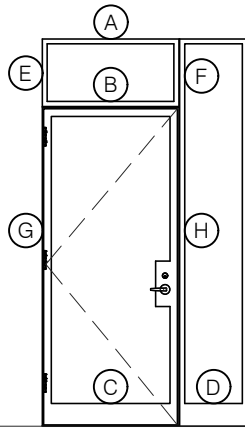

TORRANCE STEEL WINDOW CO., INC.

JEFFERSON 1900 - Z BAR FRAME

SWING OUT
1/4" GLASS

SWING OUT
1/4" GLASS

SCALE: 2:1