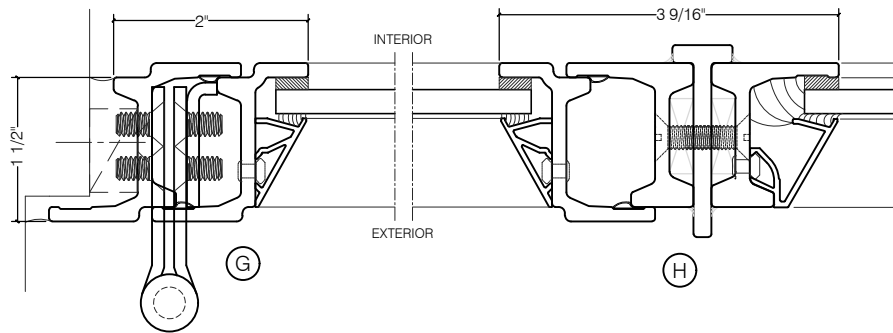

TORRANCE STEEL WINDOW CO., INC.

JEFFERSON 1900 - Z BAR FRAME

SWING OUT
1/4" GLASS

SWING OUT
1/4" GLASS

SCALE: 2:1