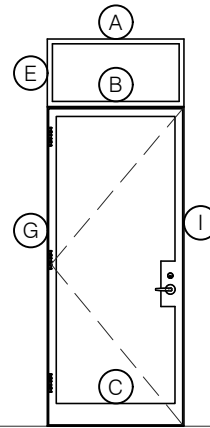

TORRANCE STEEL WINDOW CO., INC.

JEFFERSON 1900 - Z BAR FRAME

SWING OUT
1/4" GLASS

SWING OUT
1/4" GLASS

SCALE: 2:1