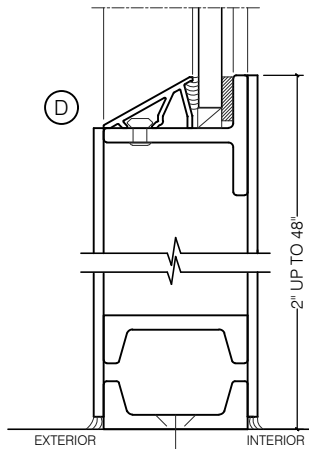

TORRANCE STEEL WINDOW CO., INC.

JEFFERSON 1900 - Z BAR FRAME

SWING OUT
1/4" GLASS

SWING OUT
1/4" GLASS

SCALE: 2:1