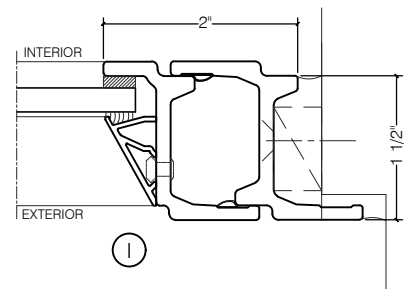

TORRANCE STEEL WINDOW CO., INC.

JEFFERSON 1900 - Z BAR FRAME

SWING OUT
1/4" GLASS

SWING OUT
1/4" GLASS

SCALE: 2:1