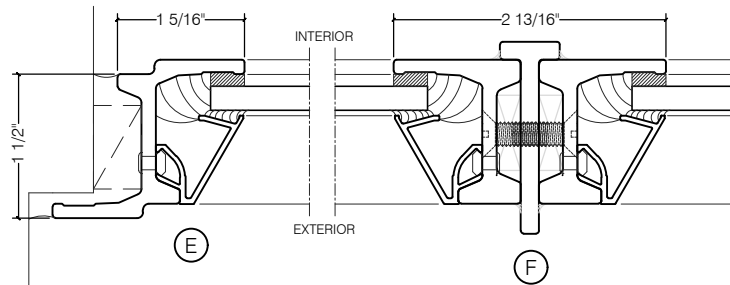

TORRANCE STEEL WINDOW CO., INC.

JEFFERSON 1900 - Z BAR FRAME

SWING OUT
1/4" GLASS

SWING OUT
1/4" GLASS

SCALE: 2:1