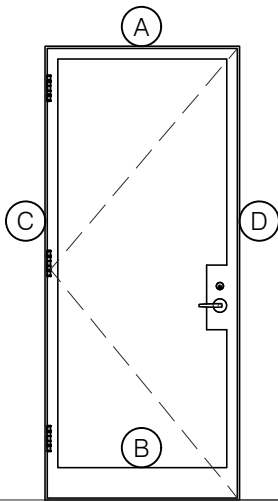

## JEFFERSON 1900 DOORS SWING OUT - Z BAR FRAME

SWING OUT  
1/4" GLASS

SWING OUT  
1/4" GLASS

SCALE: 2:1