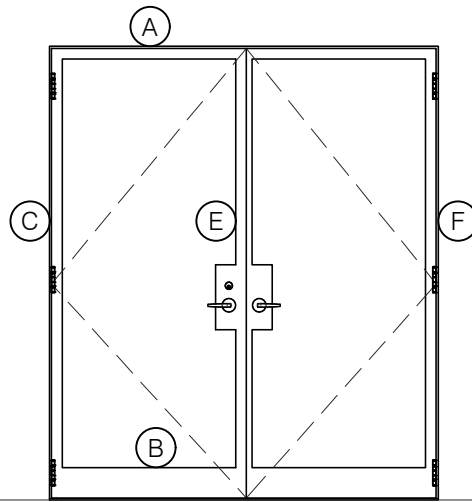

## JEFFERSON 1900 DOORS SWING OUT - Z BAR FRAME

SWING OUT  
1/4" GLASS

SWING OUT  
1/4" GLASS

SCALE: 2:1