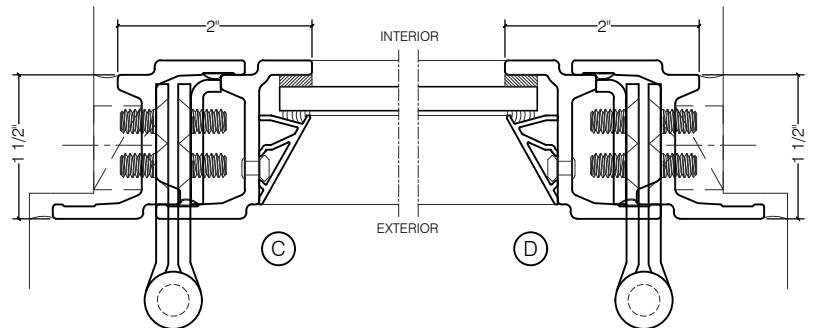

## JEFFERSON 1900 DOORS SWING OUT - Z BAR FRAME

SWING OUT  
1/4" GLASS

SWING OUT  
1/4" GLASS

SCALE: 2:1