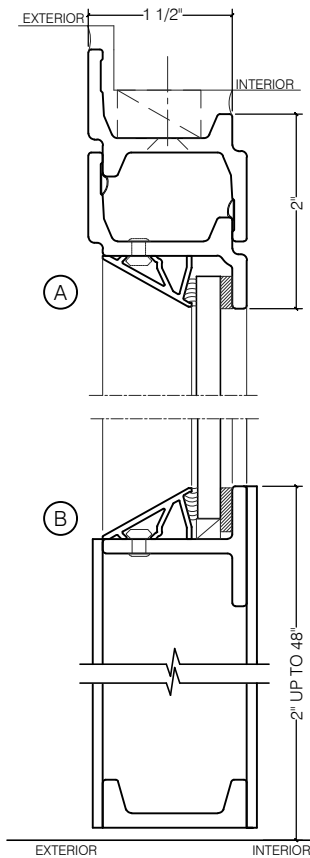

## JEFFERSON 1900 DOORS SWING OUT - Z BAR FRAME

SWING OUT  
1/4" GLASS

SWING OUT  
1/4" GLASS

SCALE: 2:1