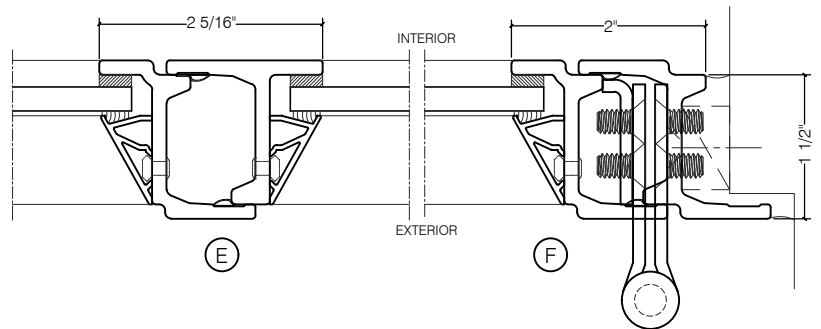

## JEFFERSON 1900 DOORS SWING OUT - Z BAR FRAME

SWING OUT  
1/4" GLASS

SWING OUT  
1/4" GLASS

SCALE: 2:1