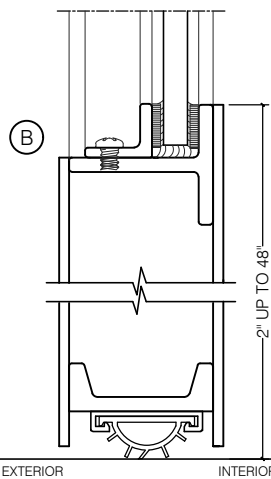

# TORRANCE STEEL WINDOW CO., INC.

CENTURY 2000 DOORS - SWING OUT - Z BAR FRAME

SWING-OUT  
1/4" GLASS

SCALE: 2:1