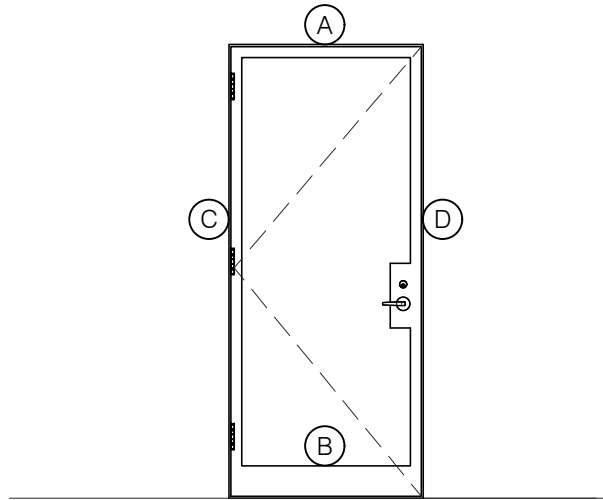

# TORRANCE STEEL WINDOW CO., INC.

CENTURY 2000 DOORS - SWING OUT - Z BAR FRAME

SWING-OUT  
1/4" GLASS

SCALE: 2:1