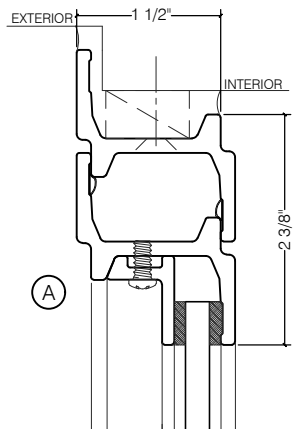

# TORRANCE STEEL WINDOW CO., INC.

CENTURY 2000 DOORS - SWING OUT - Z BAR FRAME

SWING-OUT  
1/4" GLASS

SCALE: 2:1