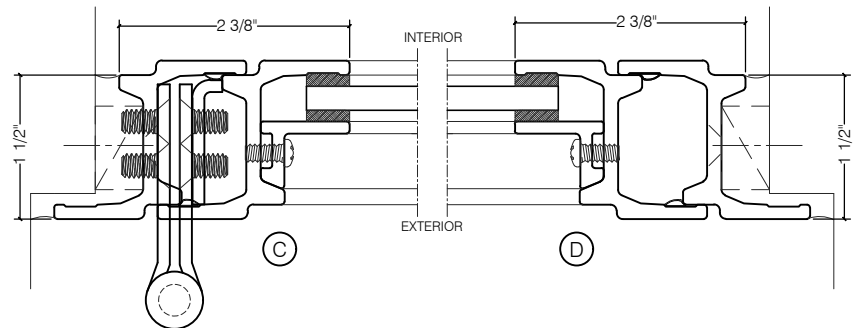

# TORRANCE STEEL WINDOW CO., INC.

CENTURY 2000 DOORS - SWING OUT - Z BAR FRAME

SWING-OUT  
1/4" GLASS

SCALE: 2:1