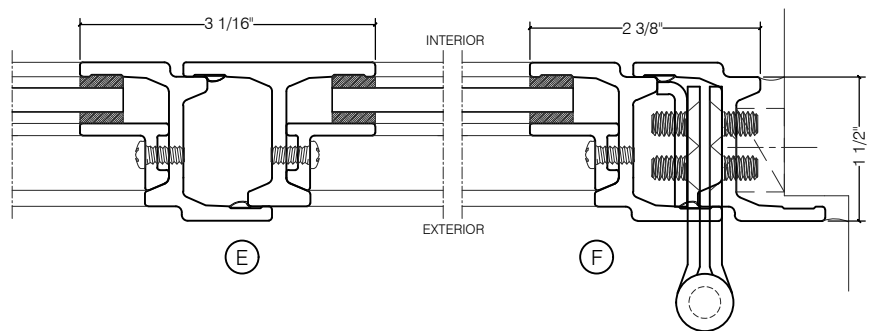

# TORRANCE STEEL WINDOW CO., INC.

CENTURY 2000 DOORS - SWING OUT - Z BAR FRAME

SWING-OUT  
1/4" GLASS

SCALE: 2:1