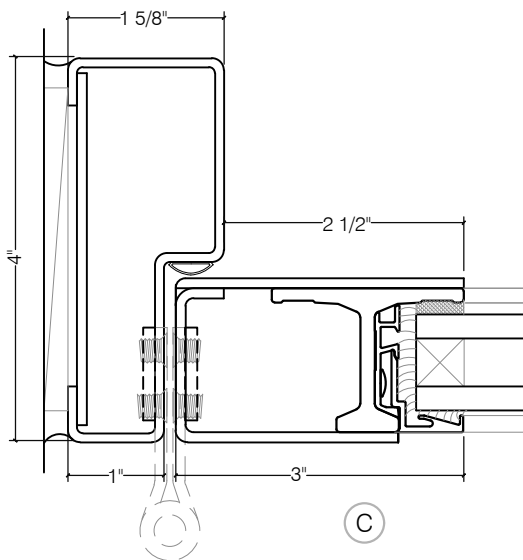

TORRANCE STEEL WINDOW CO., INC.

2000 SERIES HOLLOW METAL - SINGLE DOOR

SWING-OUT
1" GLASS

SCALE: 2:1