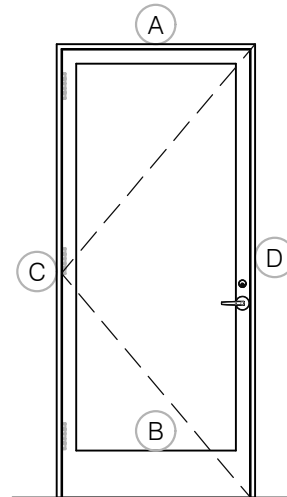

TORRANCE STEEL WINDOW CO., INC.

2000 SERIES HOLLOW METAL - SINGLE DOOR

SWING-OUT
1" GLASS

SCALE: 2:1