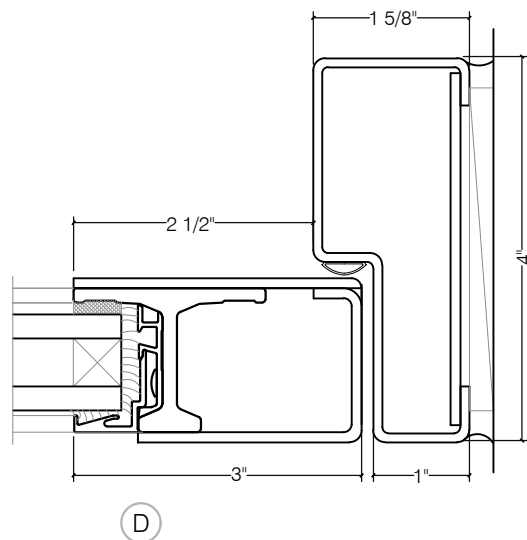

TORRANCE STEEL WINDOW CO., INC.

2000 SERIES HOLLOW METAL - SINGLE DOOR

SWING-OUT
1" GLASS

SCALE: 2:1