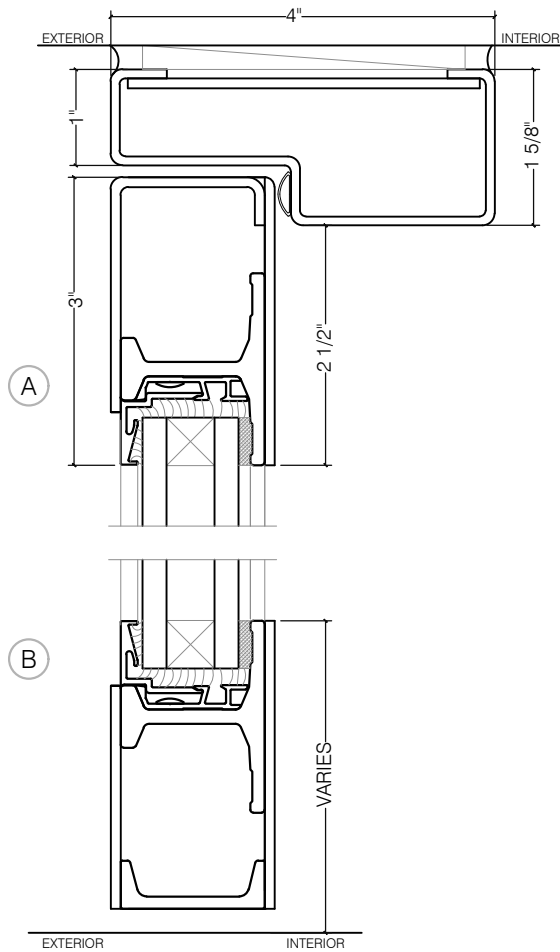

TORRANCE STEEL WINDOW CO., INC.

2000 SERIES HOLLOW METAL - SINGLE DOOR

SWING-OUT
1" GLASS

SCALE: 2:1