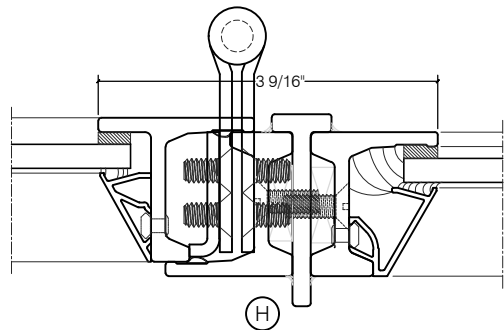

TORRANCE STEEL WINDOW CO., INC.

JEFFERSON 1900 - BLOCK FRAME

SWING OUT
1/4" GLASS

SCALE: 2:1