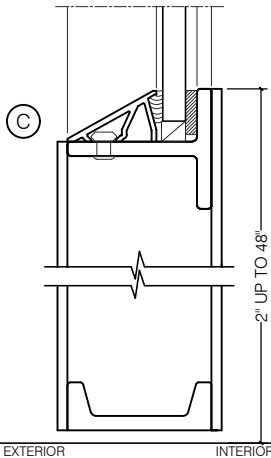

TORRANCE STEEL WINDOW CO., INC.

JEFFERSON 1900 - BLOCK FRAME

SWING OUT
1/4" GLASS

SCALE: 2:1