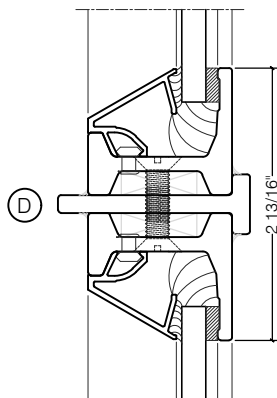

TORRANCE STEEL WINDOW CO., INC.

JEFFERSON 1900 - BLOCK FRAME

SWING OUT
1/4" GLASS

SCALE: 2:1