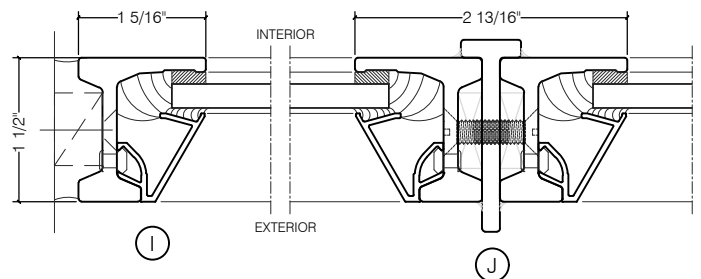

TORRANCE STEEL WINDOW CO., INC.

JEFFERSON 1900 - BLOCK FRAME

SWING OUT
1/4" GLASS

SCALE: 2:1