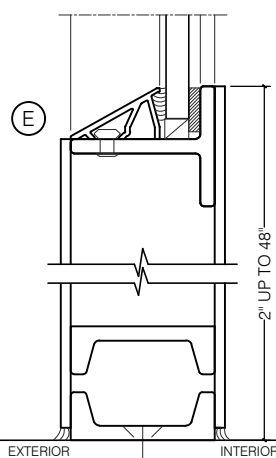

TORRANCE STEEL WINDOW CO., INC.

JEFFERSON 1900 - BLOCK FRAME

SWING OUT
1/4" GLASS

SCALE: 2:1