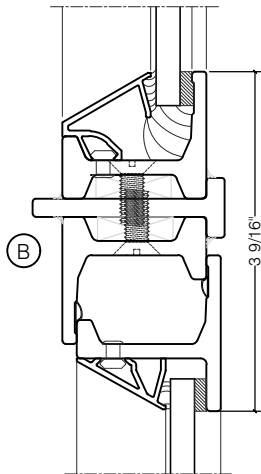

TORRANCE STEEL WINDOW CO., INC.

JEFFERSON 1900 - BLOCK FRAME

SWING OUT
1/4" GLASS

SCALE: 2:1