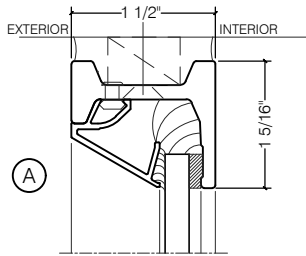

TORRANCE STEEL WINDOW CO., INC.

JEFFERSON 1900 - BLOCK FRAME

SWING OUT
1/4" GLASS

SCALE: 2:1