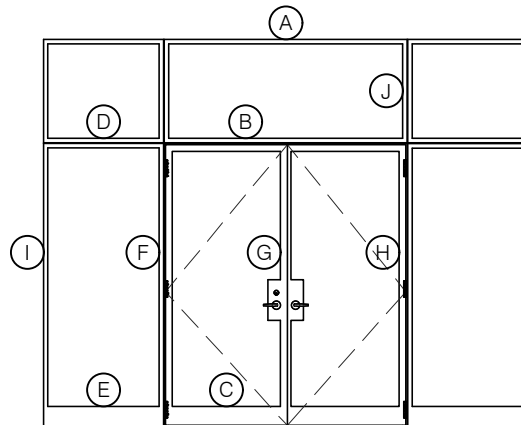

TORRANCE STEEL WINDOW CO., INC.

JEFFERSON 1900 - BLOCK FRAME

SWING OUT
1/4" GLASS

SCALE: 2:1