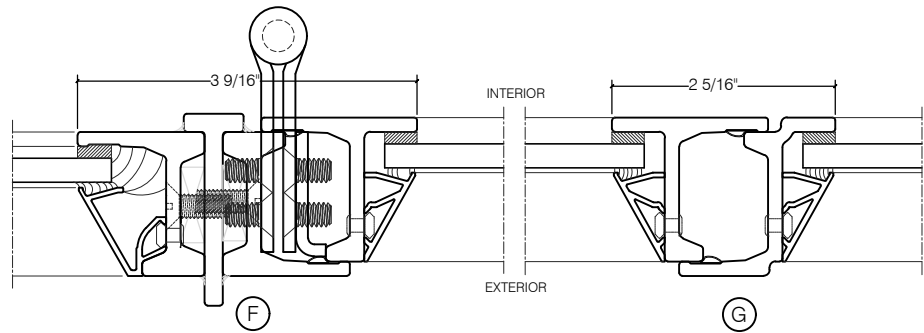

TORRANCE STEEL WINDOW CO., INC.

JEFFERSON 1900 - BLOCK FRAME

SWING OUT
1/4" GLASS

SCALE: 2:1