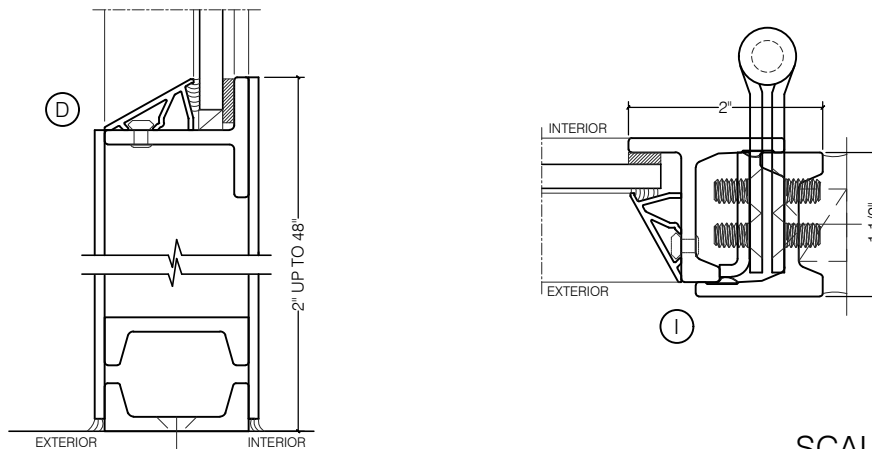

TORRANCE STEEL WINDOW CO., INC.

JEFFERSON 1900 - BLOCK FRAME

SWING OUT
1/4" GLASS

SWING OUT
1/4" GLASS

SCALE: 2:1