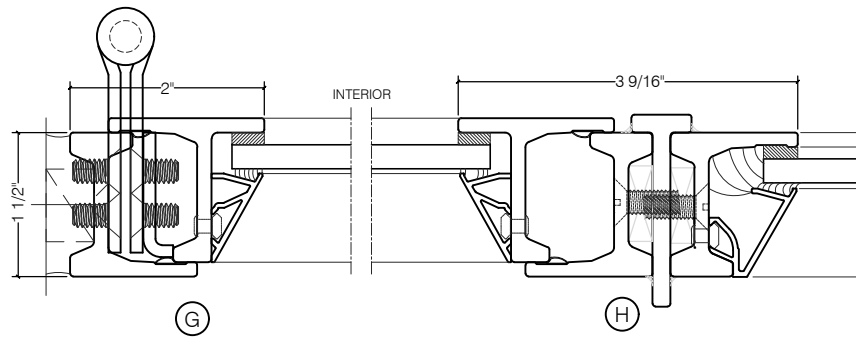

TORRANCE STEEL WINDOW CO., INC.

JEFFERSON 1900 - BLOCK FRAME

SWING OUT
1/4" GLASS

SWING OUT
1/4" GLASS

SCALE: 2:1