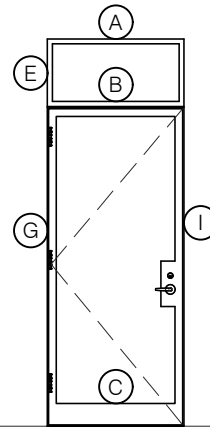

TORRANCE STEEL WINDOW CO., INC.

JEFFERSON 1900 - BLOCK FRAME

SWING OUT
1/4" GLASS

SWING OUT
1/4" GLASS

SCALE: 2:1