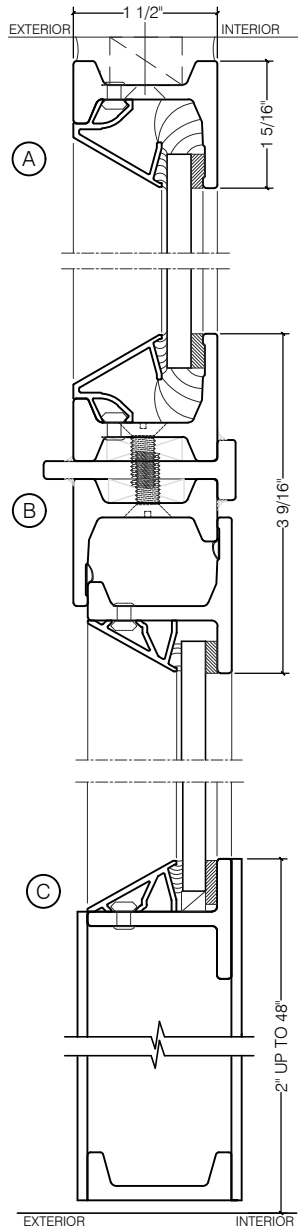

TORRANCE STEEL WINDOW CO., INC.

JEFFERSON 1900 - BLOCK FRAME

SWING OUT
1/4" GLASS

SWING OUT
1/4" GLASS

SCALE: 2:1