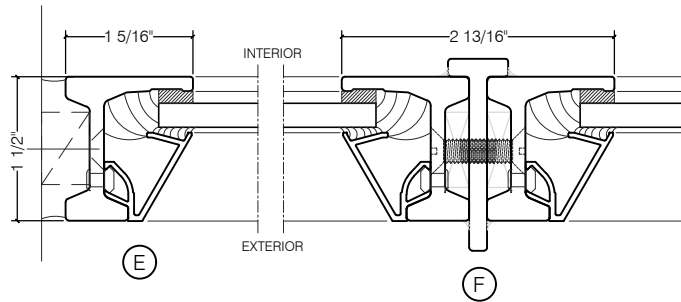

TORRANCE STEEL WINDOW CO., INC.

JEFFERSON 1900 - BLOCK FRAME

SWING OUT
1/4" GLASS

SWING OUT
1/4" GLASS

SCALE: 2:1