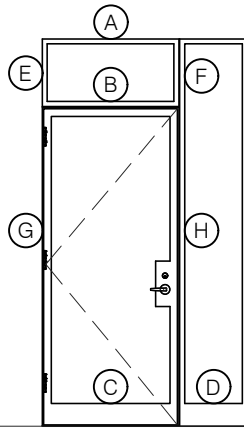

TORRANCE STEEL WINDOW CO., INC.

JEFFERSON 1900 - BLOCK FRAME

SWING OUT
1/4" GLASS

SWING OUT
1/4" GLASS

SCALE: 2:1