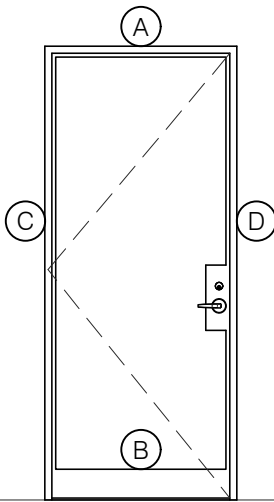

## JEFFERSON 1900 DOORS - SWING-IN

SWING IN  
1/4" GLASS

SWING IN  
1/4" GLASS

SCALE: 2:1