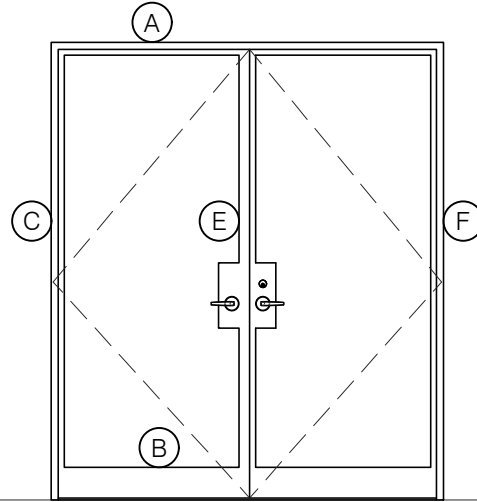

## JEFFERSON 1900 DOORS - SWING-IN

SWING IN  
1/4" GLASS

SWING IN  
1/4" GLASS

SCALE: 2:1