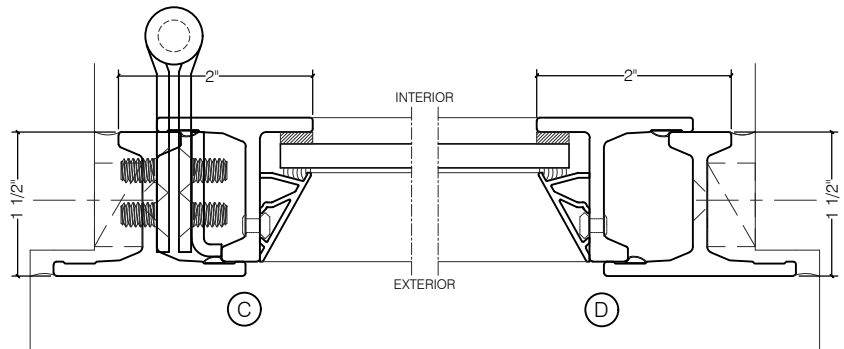

## JEFFERSON 1900 DOORS - SWING-IN

SWING IN  
1/4" GLASS

SWING IN  
1/4" GLASS

SCALE: 2:1