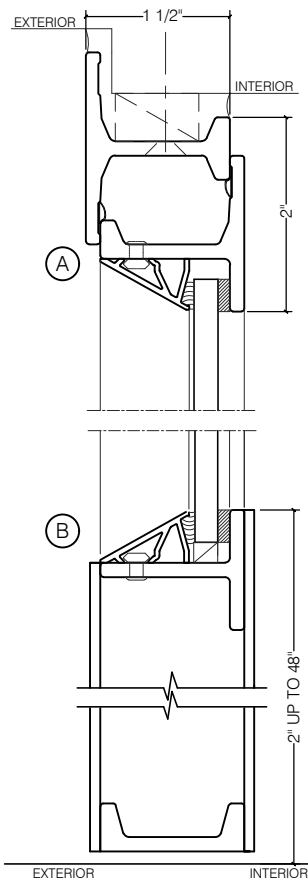

## JEFFERSON 1900 DOORS - SWING-IN

SWING IN  
1/4" GLASS

SWING IN  
1/4" GLASS

SCALE: 2:1