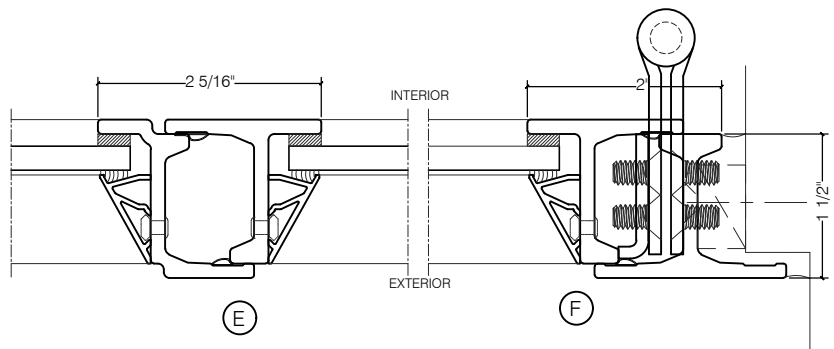

## JEFFERSON 1900 DOORS - SWING-IN

SWING IN  
1/4" GLASS

SWING IN  
1/4" GLASS

SCALE: 2:1