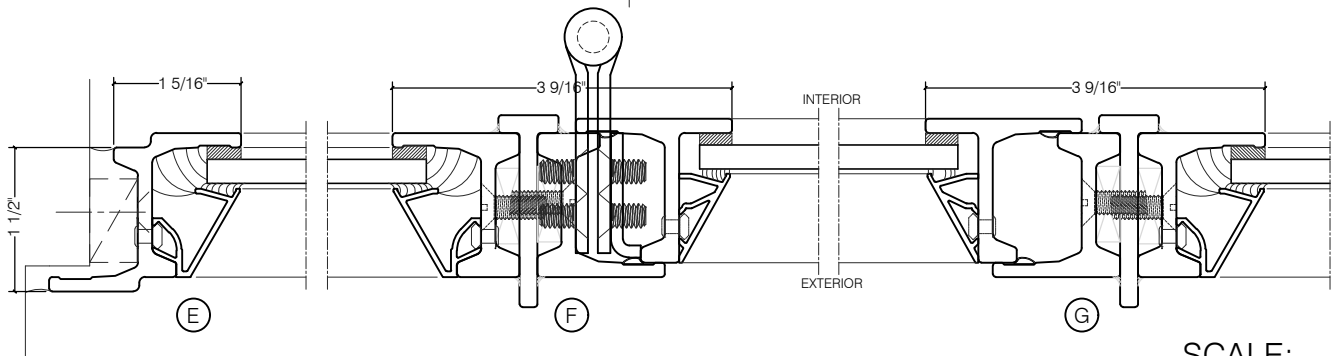

TORRANCE STEEL WINDOW CO., INC.

JEFFERSON 1900 - Z BAR FRAME

SWING IN
1/4" GLASS

SWING IN
1/4" GLASS

SCALE: 2:1