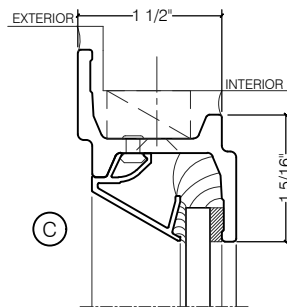

TORRANCE STEEL WINDOW CO., INC.

JEFFERSON 1900 - Z BAR FRAME

SWING IN
1/4" GLASS

SWING IN
1/4" GLASS

SCALE: 2:1