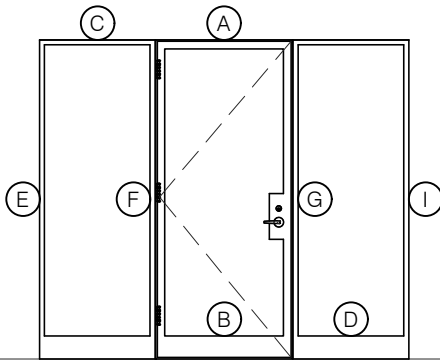

TORRANCE STEEL WINDOW CO., INC.

JEFFERSON 1900 - Z BAR FRAME

SWING IN
1/4" GLASS

SWING IN
1/4" GLASS

SCALE: 2:1