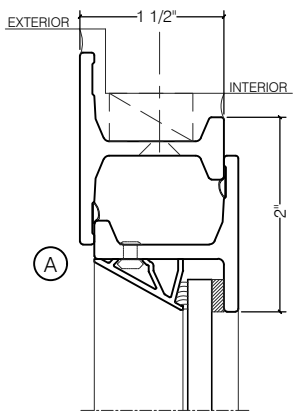

TORRANCE STEEL WINDOW CO., INC.

JEFFERSON 1900 - Z BAR FRAME

SWING IN
1/4" GLASS

SWING IN
1/4" GLASS

SCALE: 2:1