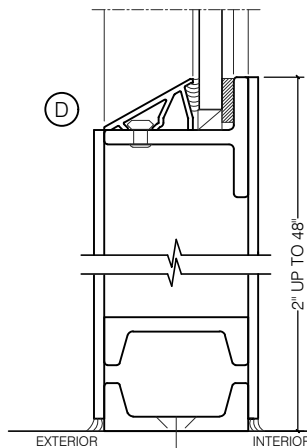

TORRANCE STEEL WINDOW CO., INC.

JEFFERSON 1900 - Z BAR FRAME

SWING IN
1/4" GLASS

SWING IN
1/4" GLASS

SCALE: 2:1