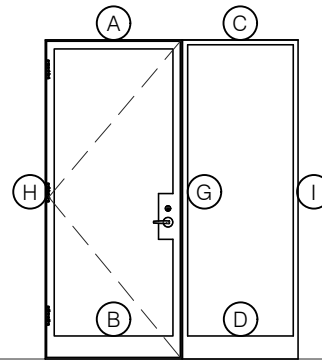

TORRANCE STEEL WINDOW CO., INC.

JEFFERSON 1900 - Z BAR FRAME

SWING IN
1/4" GLASS

SWING IN
1/4" GLASS

SCALE: 2:1