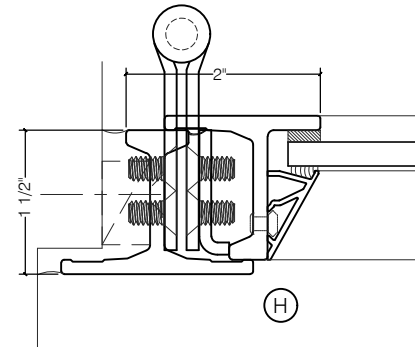

TORRANCE STEEL WINDOW CO., INC.

JEFFERSON 1900 - Z BAR FRAME

SWING IN
1/4" GLASS

SWING IN
1/4" GLASS

SCALE: 2:1