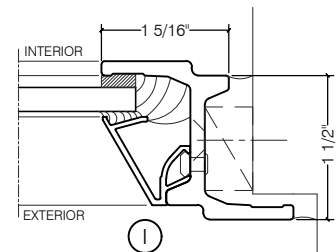

TORRANCE STEEL WINDOW CO., INC.

JEFFERSON 1900 - Z BAR FRAME

SWING IN
1/4" GLASS

SWING IN
1/4" GLASS

SCALE: 2:1