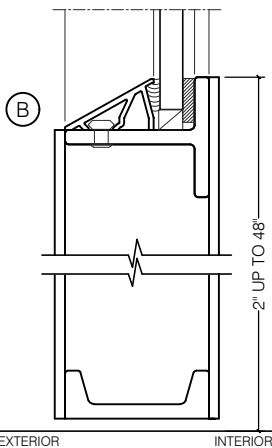

TORRANCE STEEL WINDOW CO., INC.

JEFFERSON 1900 - Z BAR FRAME

SWING IN
1/4" GLASS

SWING IN
1/4" GLASS

SCALE: 2:1