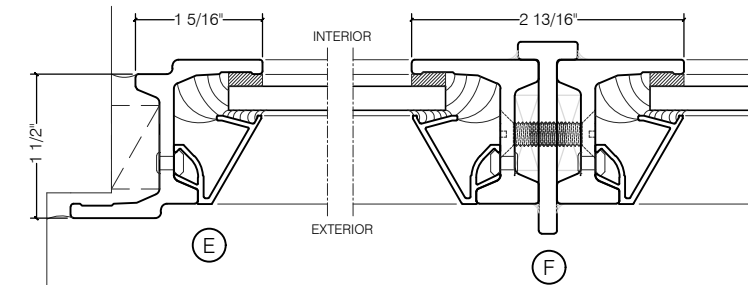

TORRANCE STEEL WINDOW CO., INC.

JEFFERSON 1900 - Z BAR FRAME

SWING OUT
1/4" GLASS

SWING OUT
1/4" GLASS

SCALE: 2:1