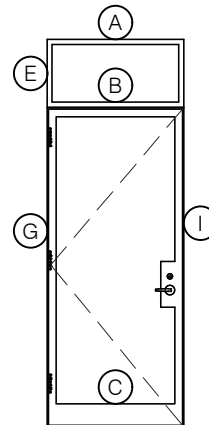

TORRANCE STEEL WINDOW CO., INC.

JEFFERSON 1900 - Z BAR FRAME

SWING OUT
1/4" GLASS

SWING OUT
1/4" GLASS

SCALE: 2:1