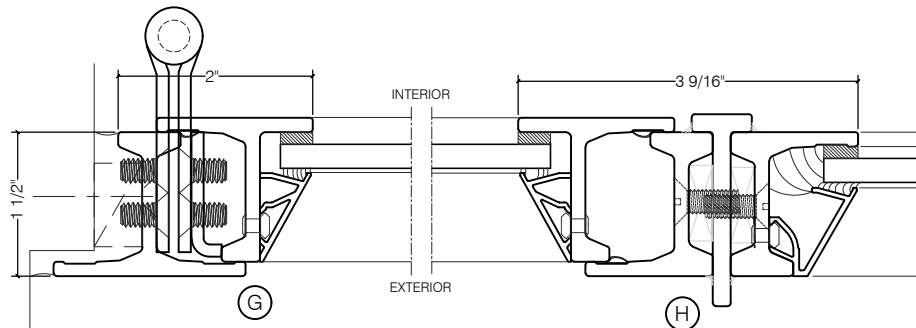

TORRANCE STEEL WINDOW CO., INC.

JEFFERSON 1900 - Z BAR FRAME

SWING OUT
1/4" GLASS

SWING OUT
1/4" GLASS

SCALE: 2:1