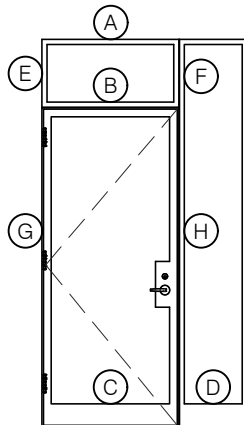

TORRANCE STEEL WINDOW CO., INC.

JEFFERSON 1900 - Z BAR FRAME

SWING OUT
1/4" GLASS

SWING OUT
1/4" GLASS

SCALE: 2:1