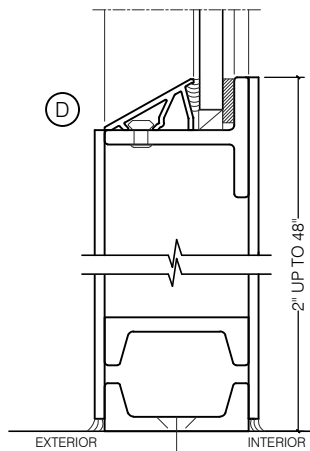

TORRANCE STEEL WINDOW CO., INC.

JEFFERSON 1900 - Z BAR FRAME

SWING OUT
1/4" GLASS

SWING OUT
1/4" GLASS

SCALE: 2:1