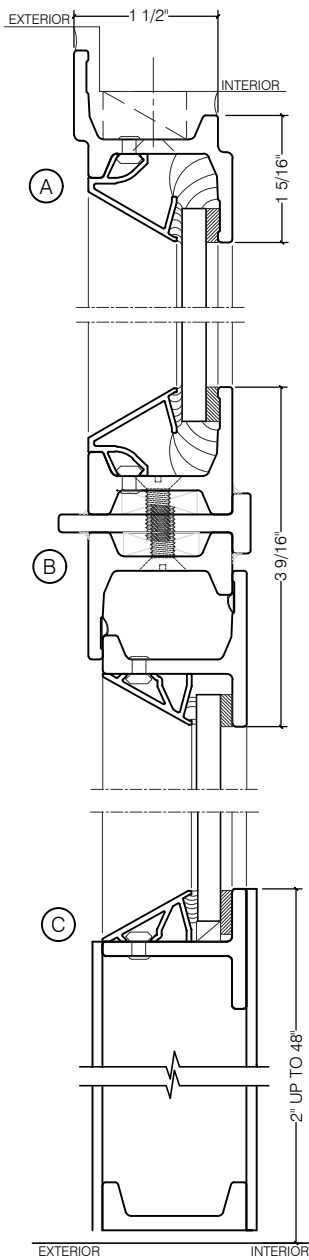

TORRANCE STEEL WINDOW CO., INC.

JEFFERSON 1900 - Z BAR FRAME

SWING OUT
1/4" GLASS

SWING OUT
1/4" GLASS

SCALE: 2:1