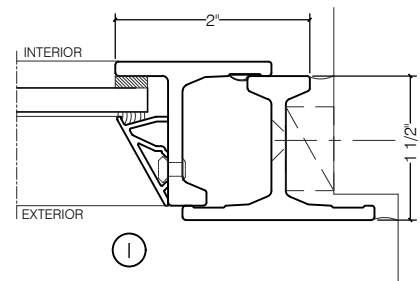

TORRANCE STEEL WINDOW CO., INC.

JEFFERSON 1900 - Z BAR FRAME

SWING OUT
1/4" GLASS

SWING OUT
1/4" GLASS

SCALE: 2:1