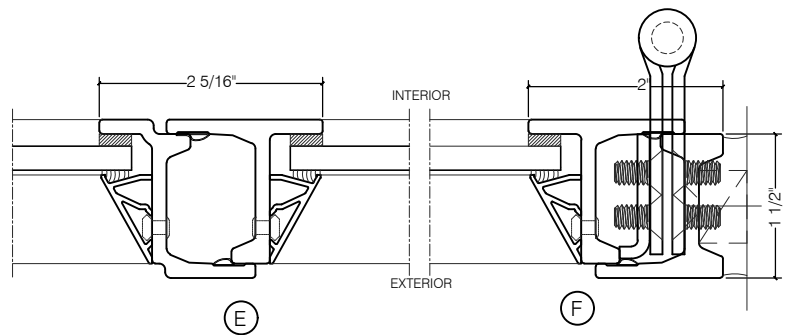

TORRANCE STEEL WINDOW CO., INC.

JEFFERSON 1900 DOORS - SWING-IN

SWING IN
1/4" GLASS

SWING IN
1/4" GLASS

SCALE: 2:1