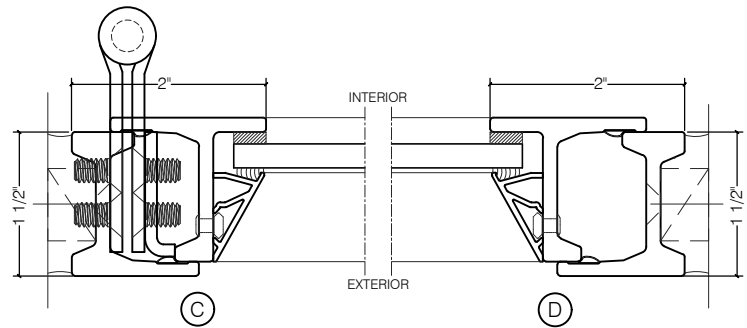

TORRANCE STEEL WINDOW CO., INC.

JEFFERSON 1900 DOORS - SWING-IN

SWING IN
1/4" GLASS

SWING IN
1/4" GLASS

SCALE: 2:1