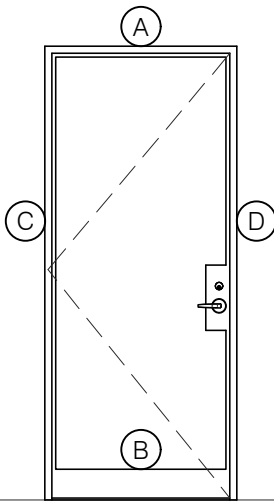

TORRANCE STEEL WINDOW CO., INC.

JEFFERSON 1900 DOORS - SWING-IN

SWING IN
1/4" GLASS

SWING IN
1/4" GLASS

SCALE: 2:1