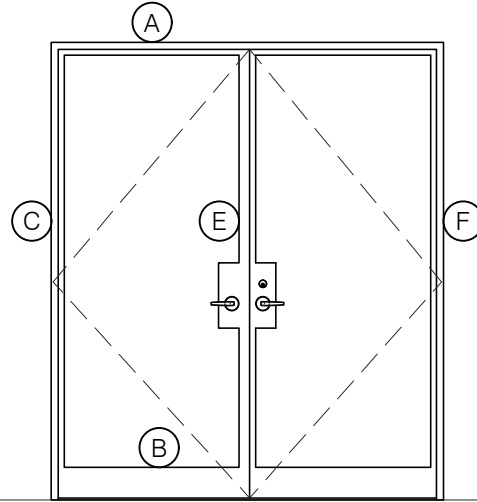

TORRANCE STEEL WINDOW CO., INC.

JEFFERSON 1900 DOORS - SWING-IN

SWING IN
1/4" GLASS

SWING IN
1/4" GLASS

SCALE: 2:1