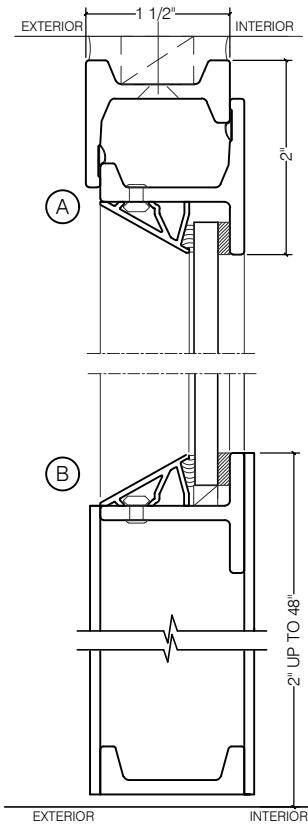

TORRANCE STEEL WINDOW CO., INC.

JEFFERSON 1900 DOORS - SWING-IN

SWING IN
1/4" GLASS

SWING IN
1/4" GLASS

SCALE: 2:1