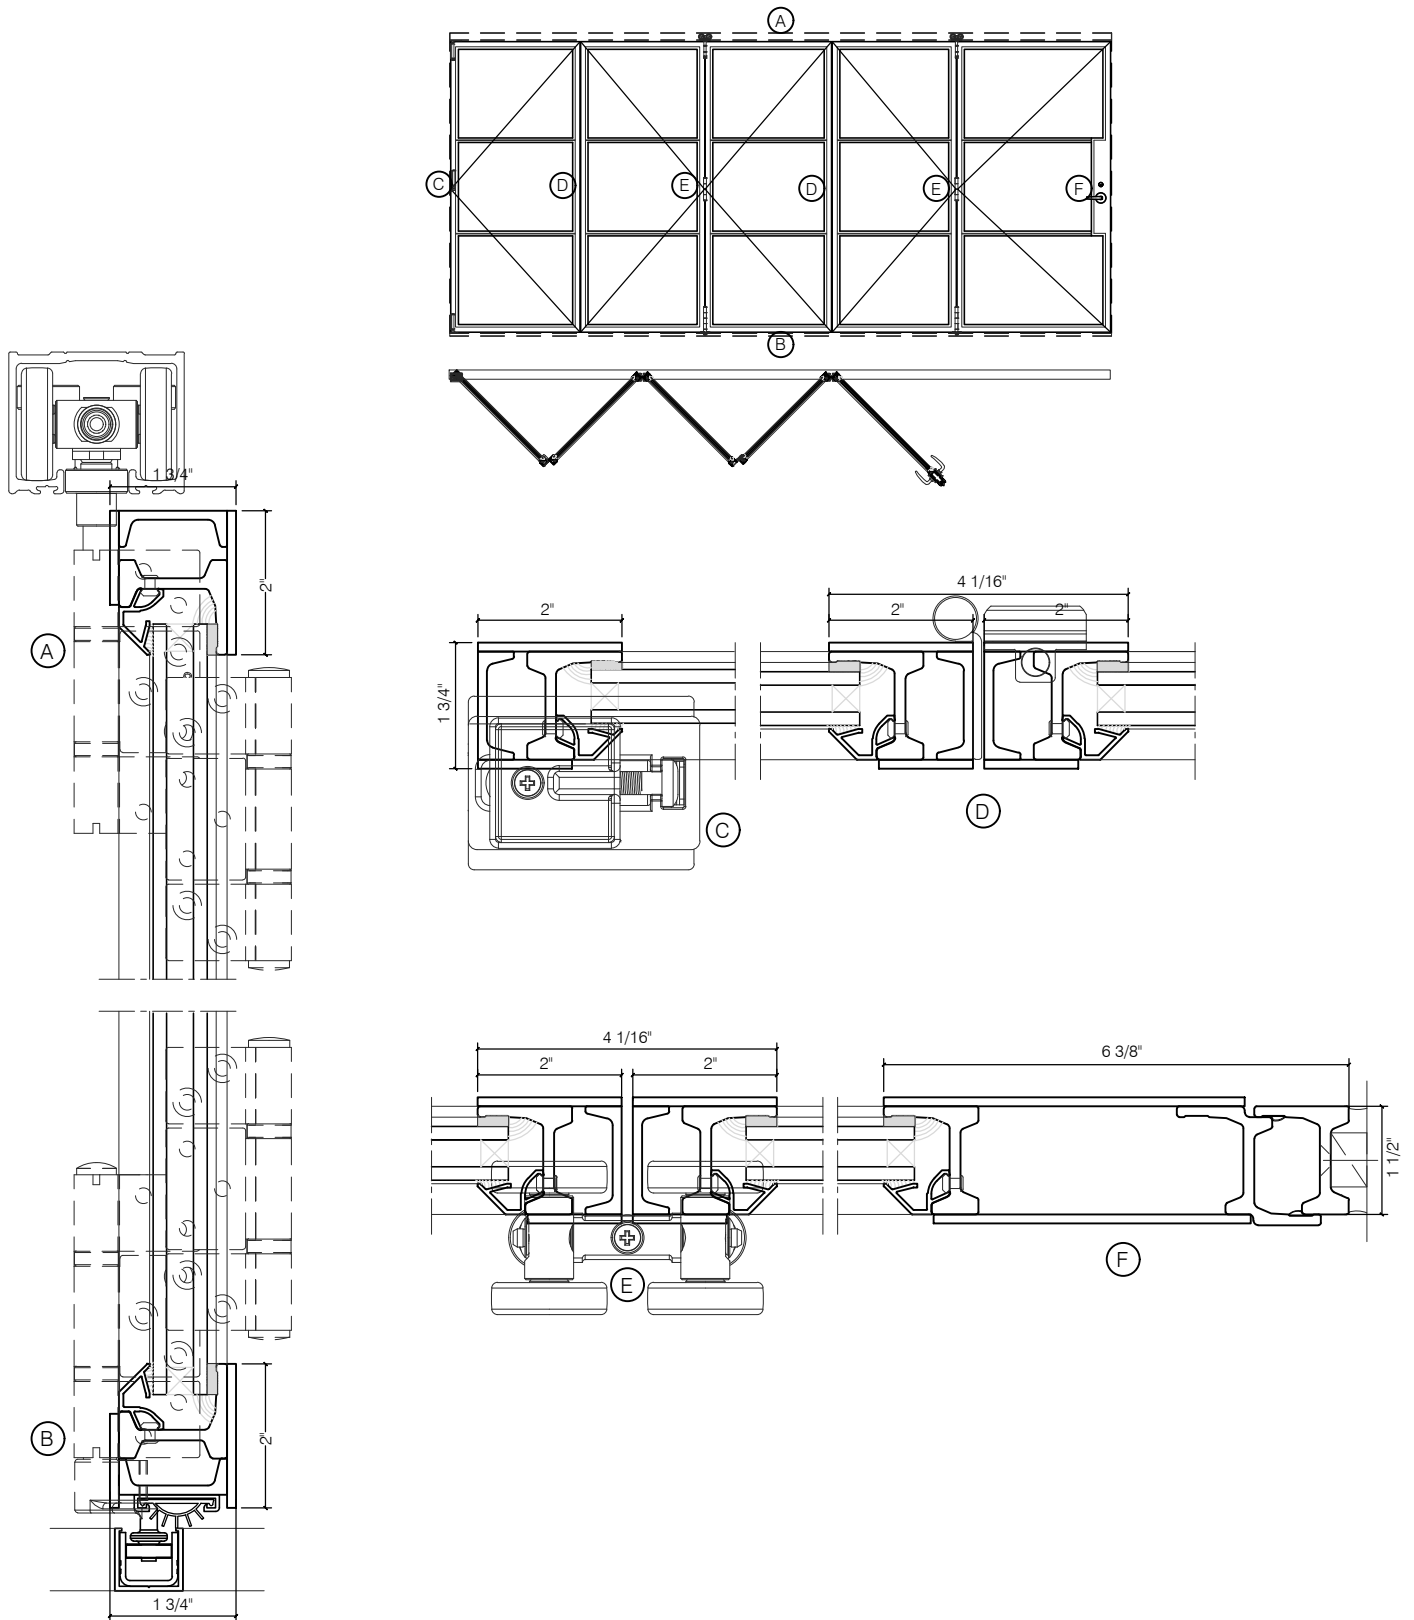

TORRANCE STEEL WINDOW CO., INC.

JEFFERSON 1900 DOORS - BIFOLD

NOT TO SCALE