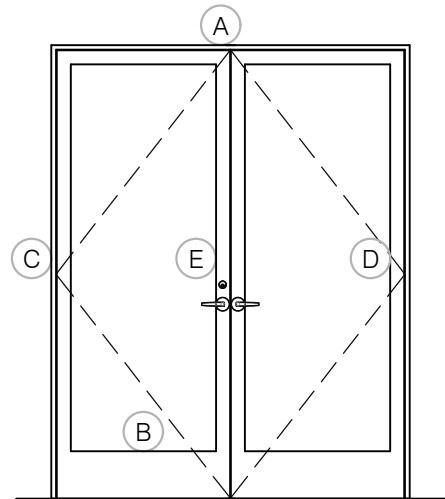

TORRANCE STEEL WINDOW CO., INC.

2000 SERIES HOLLOW METAL - SINGLE DOOR

SWING-OUT
3/4" GLASS

SCALE: 2:1