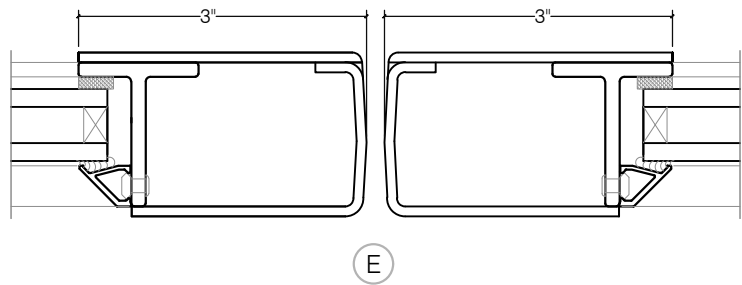

TORRANCE STEEL WINDOW CO., INC.

2000 SERIES HOLLOW METAL - SINGLE DOOR

SWING-OUT
3/4" GLASS

SCALE: 2:1