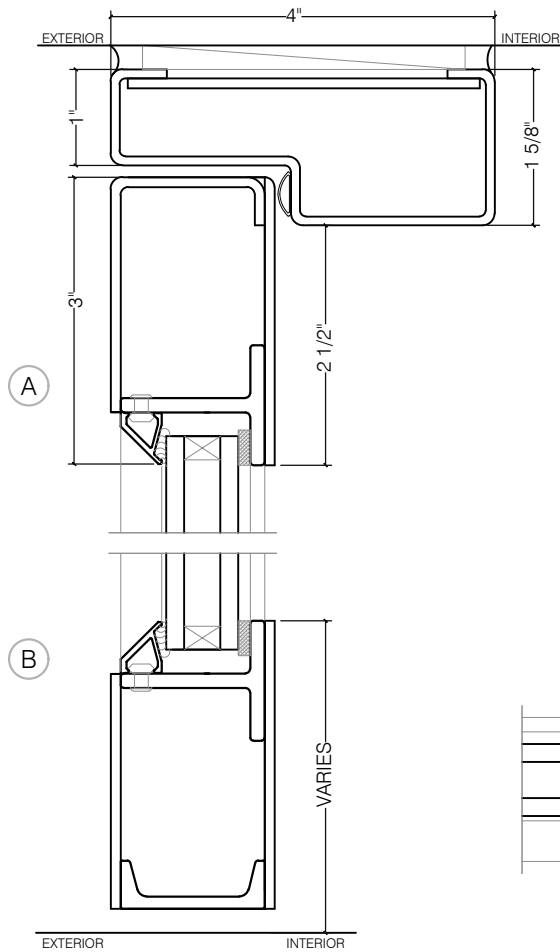

TORRANCE STEEL WINDOW CO., INC.

2000 SERIES HOLLOW METAL - SINGLE DOOR

SWING-OUT
3/4" GLASS

SCALE: 2:1