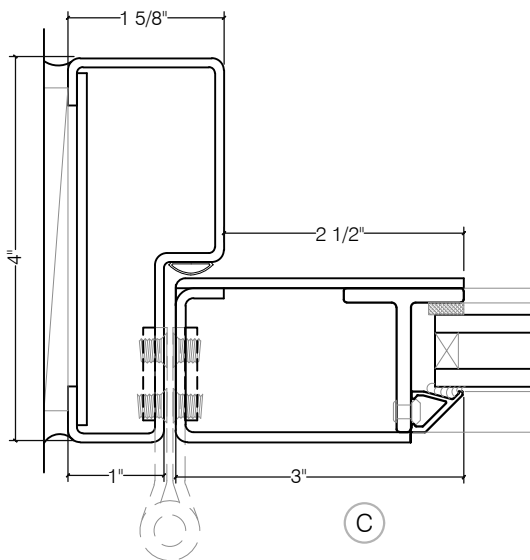

TORRANCE STEEL WINDOW CO., INC.

2000 SERIES HOLLOW METAL - SINGLE DOOR

SWING-OUT
3/4" GLASS

SCALE: 2:1