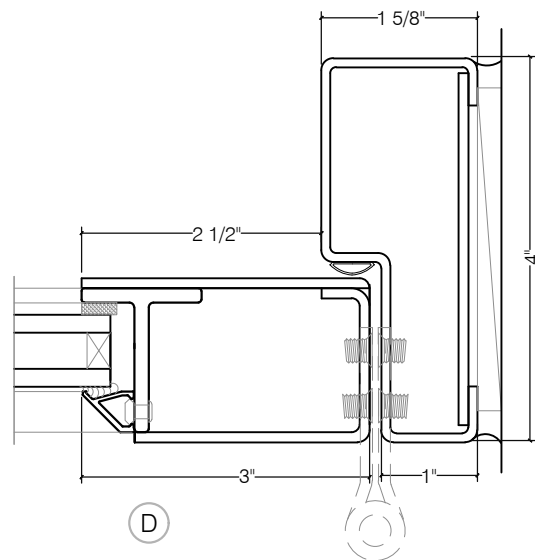

TORRANCE STEEL WINDOW CO., INC.

2000 SERIES HOLLOW METAL - SINGLE DOOR

SWING-OUT
3/4" GLASS

SCALE: 2:1