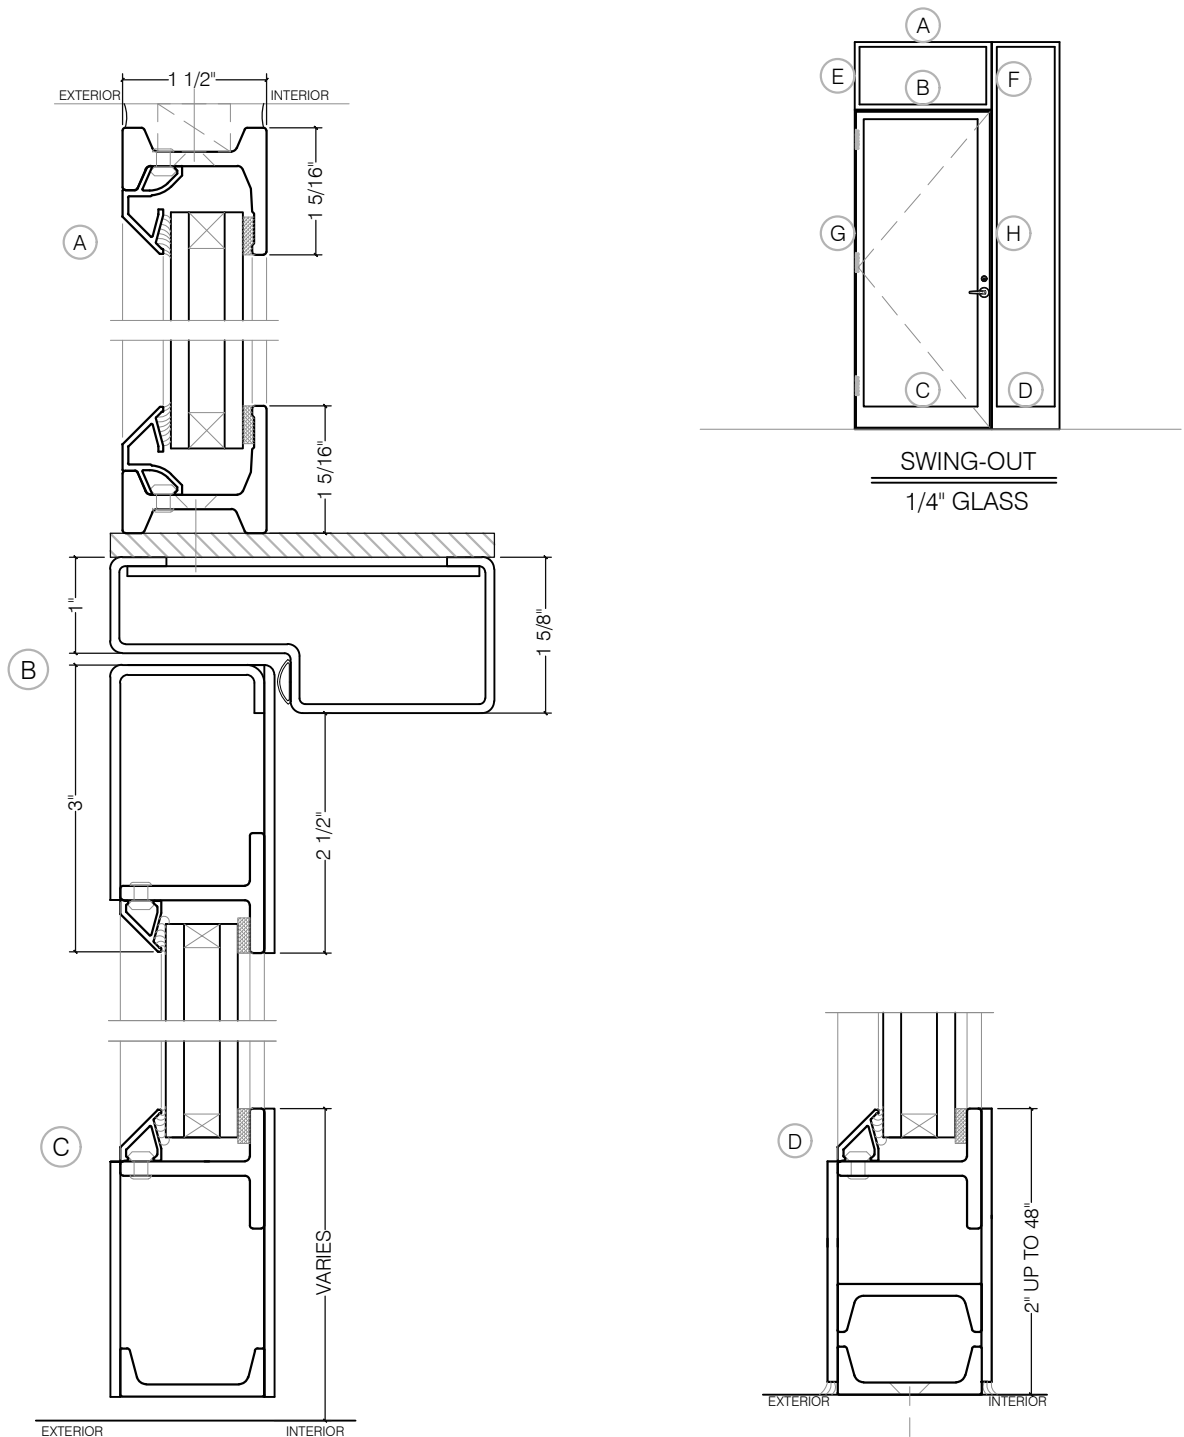

TORRANCE STEEL WINDOW CO., INC.

2000 SERIES HOLLOW METAL - SINGLE DOOR WITH
SIDELIGHT AND TRANSOM

TORRANCE STEEL WINDOW CO., INC.

2000 SERIES HOLLOW METAL - SINGLE DOOR WITH SIDELIGHT AND TRANSOM