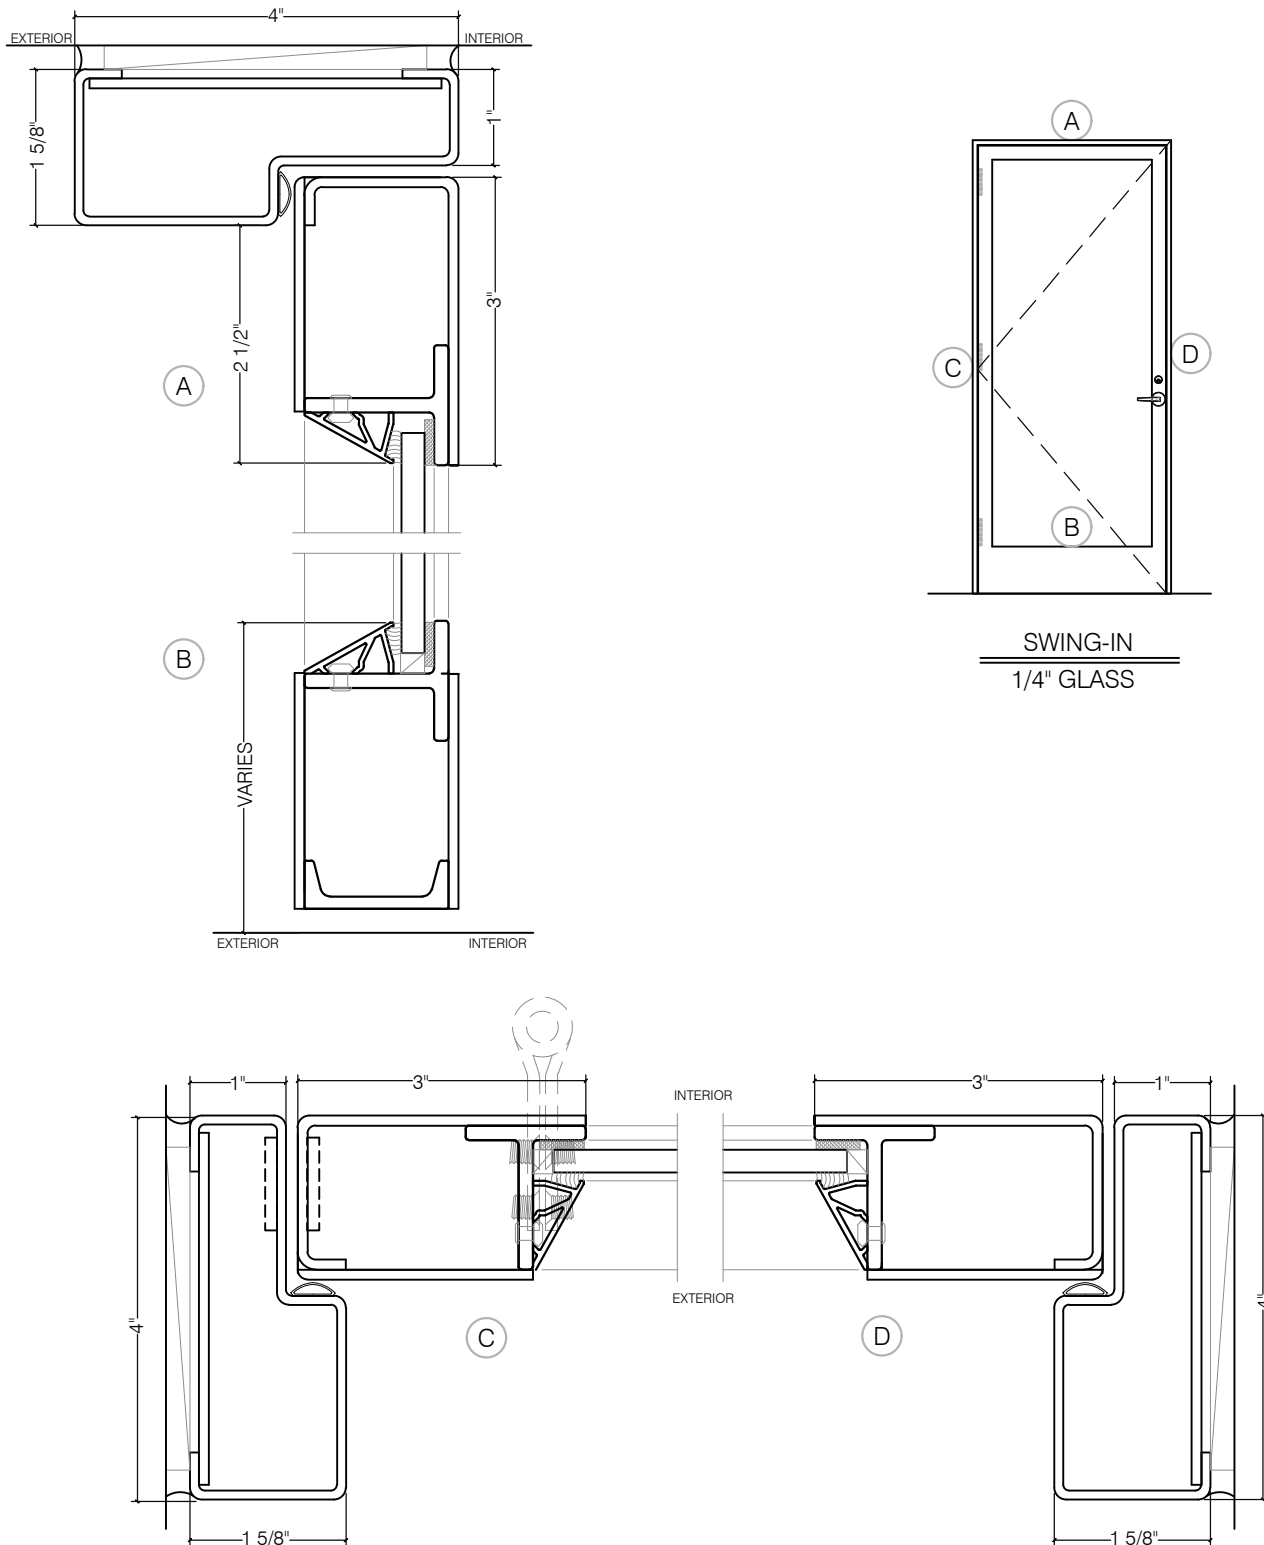

TORRANCE STEEL WINDOW CO., INC.

2000 SERIES HOLLOW METAL - SINGLE DOOR

SCALE: 2:1