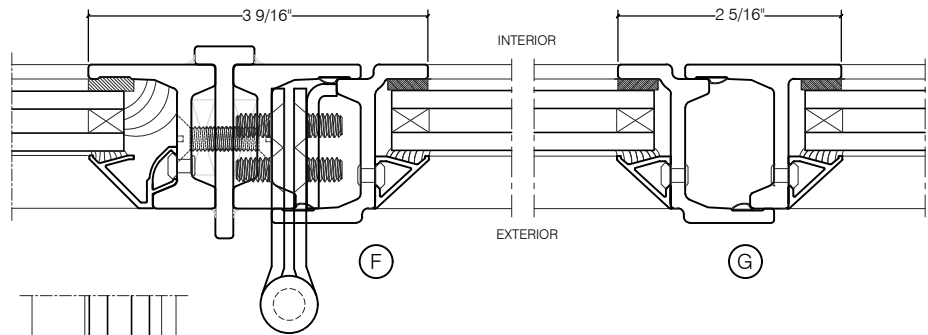

TORRANCE STEEL WINDOW CO., INC.

JEFFERSON 1900 - BLOCK FRAME

SWING OUT
5/8" GLASS

SCALE: 2:1