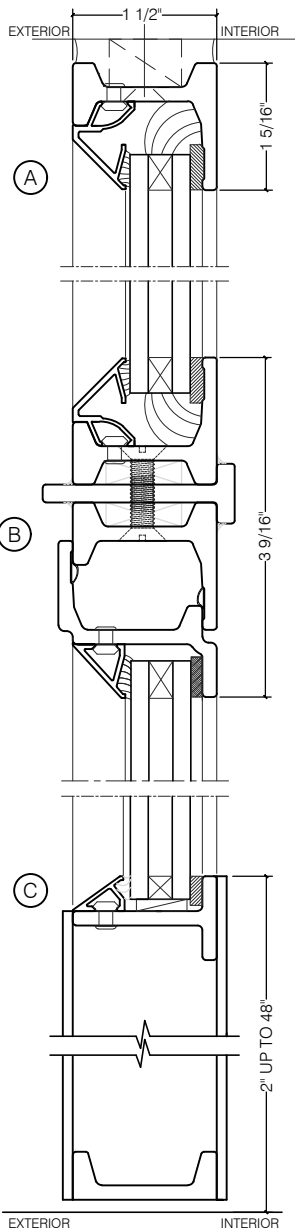

TORRANCE STEEL WINDOW CO., INC.

JEFFERSON 1900 - BLOCK FRAME

SWING OUT
5/8" GLASS

SCALE: 2:1