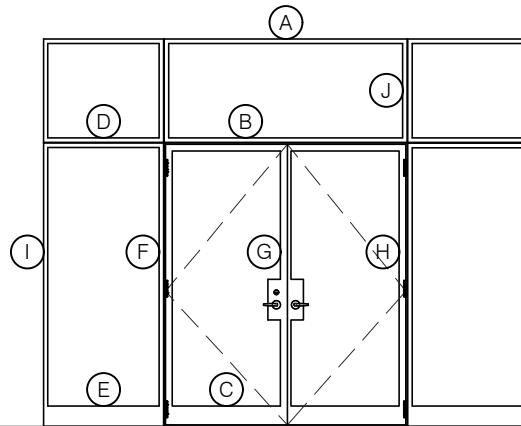

TORRANCE STEEL WINDOW CO., INC.

JEFFERSON 1900 - BLOCK FRAME

SWING OUT
5/8" GLASS

SCALE: 2:1