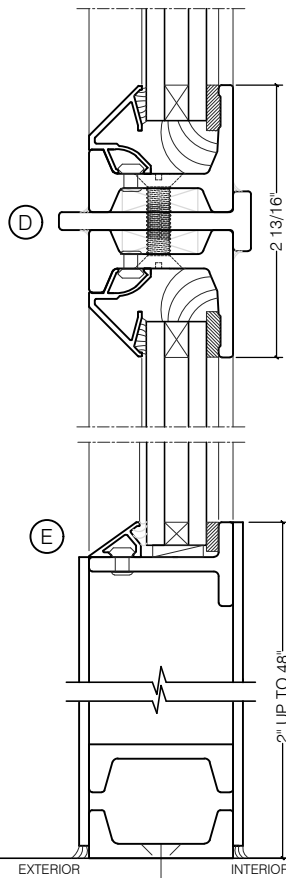

TORRANCE STEEL WINDOW CO., INC.

JEFFERSON 1900 - BLOCK FRAME

SWING OUT
5/8" GLASS

SCALE: 2:1