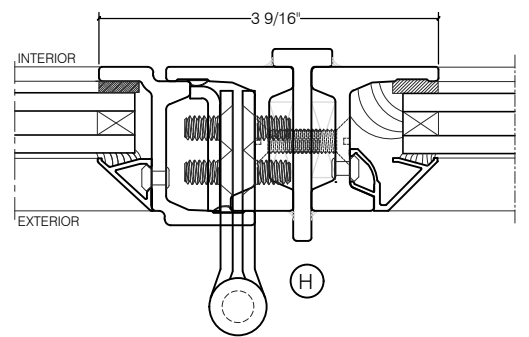

TORRANCE STEEL WINDOW CO., INC.

JEFFERSON 1900 - BLOCK FRAME

SWING OUT
5/8" GLASS

SCALE: 2:1