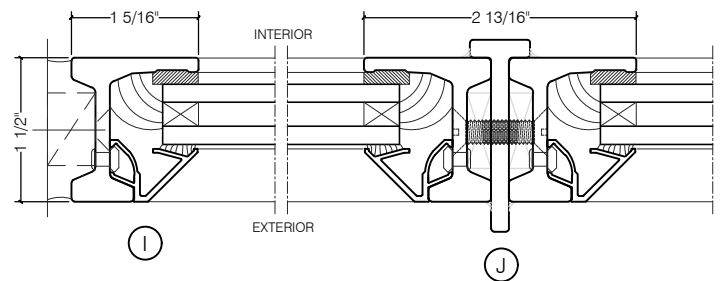

TORRANCE STEEL WINDOW CO., INC.

JEFFERSON 1900 - BLOCK FRAME

SWING OUT
5/8" GLASS

SCALE: 2:1