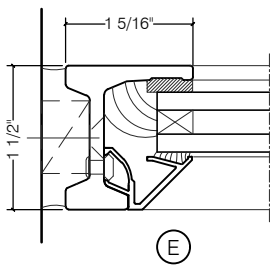

## JEFFERSON 1900 - BLOCK FRAME

SWING OUT  
5/8" GLASS

SWING OUT  
5/8" GLASS

SCALE: 2:1