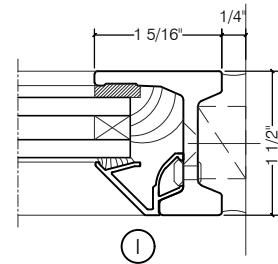

## JEFFERSON 1900 - BLOCK FRAME

SWING OUT  
5/8" GLASS

SWING OUT  
5/8" GLASS

SCALE: 2:1