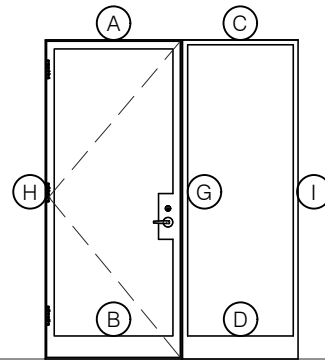

## JEFFERSON 1900 - BLOCK FRAME

SWING OUT  
5/8" GLASS

SWING OUT  
5/8" GLASS

SCALE: 2:1