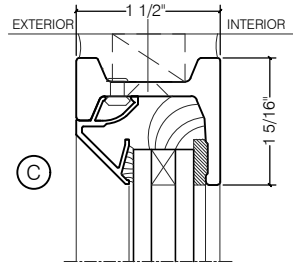

## JEFFERSON 1900 - BLOCK FRAME

SWING OUT  
5/8" GLASS

SWING OUT  
5/8" GLASS

SCALE: 2:1