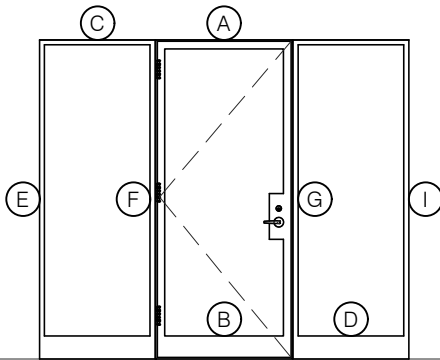

## JEFFERSON 1900 - BLOCK FRAME

SWING OUT  
5/8" GLASS

SWING OUT  
5/8" GLASS

SCALE: 2:1