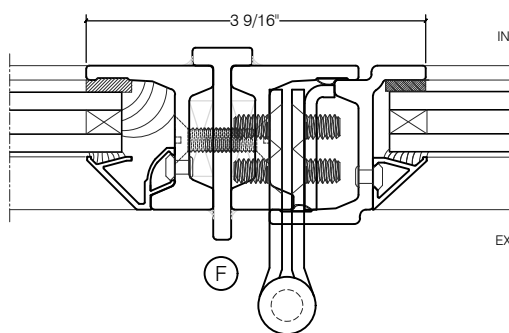

## JEFFERSON 1900 - BLOCK FRAME

SWING OUT  
5/8" GLASS

SWING OUT  
5/8" GLASS

SCALE: 2:1