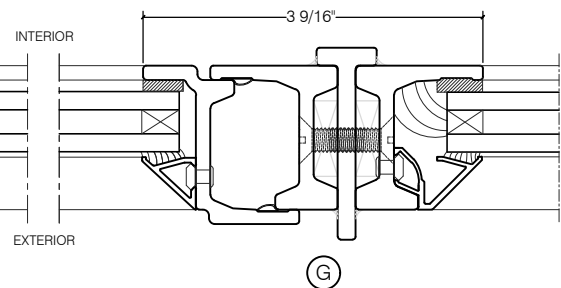

## JEFFERSON 1900 - BLOCK FRAME

SWING OUT  
5/8" GLASS

SWING OUT  
5/8" GLASS

SCALE: 2:1