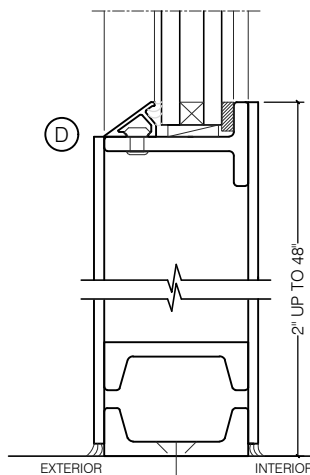

## JEFFERSON 1900 - BLOCK FRAME

SWING OUT  
5/8" GLASS

SWING OUT  
5/8" GLASS

SCALE: 2:1