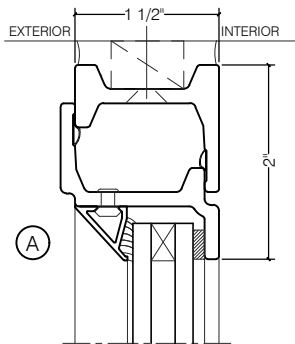

## JEFFERSON 1900 - BLOCK FRAME

SWING OUT  
5/8" GLASS

SWING OUT  
5/8" GLASS

SCALE: 2:1