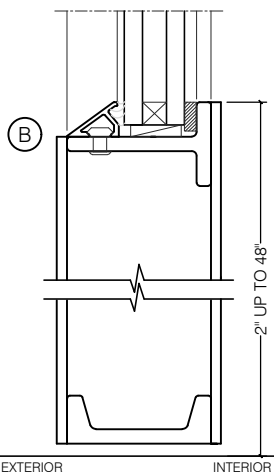

## JEFFERSON 1900 - BLOCK FRAME

SWING OUT  
5/8" GLASS

SWING OUT  
5/8" GLASS

SCALE: 2:1