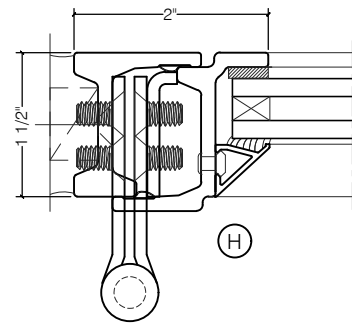

## JEFFERSON 1900 - BLOCK FRAME

SWING OUT  
5/8" GLASS

SWING OUT  
5/8" GLASS

SCALE: 2:1