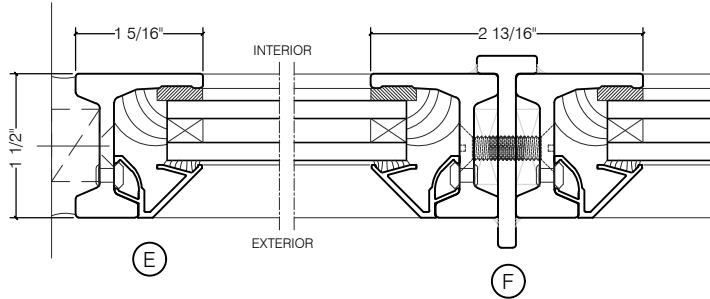

TORRANCE STEEL WINDOW CO., INC.

JEFFERSON 1900 - BLOCK FRAME

SWING OUT
5/8" GLASS

SWING OUT
5/8" GLASS

SCALE: 2:1