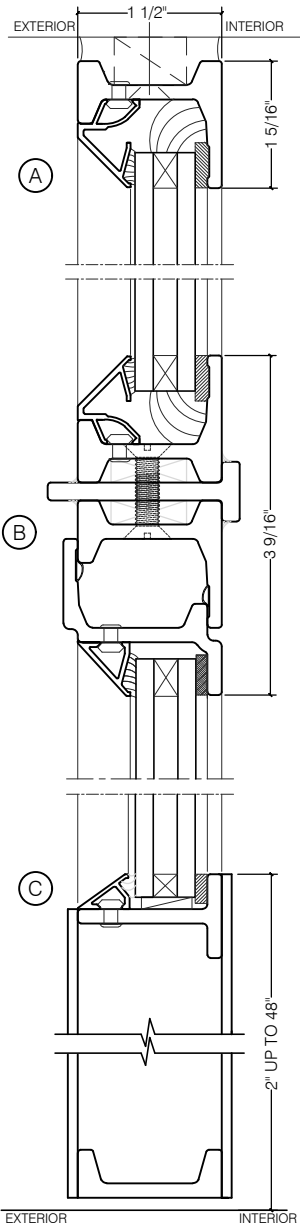

TORRANCE STEEL WINDOW CO., INC.

JEFFERSON 1900 - BLOCK FRAME

SWING OUT
5/8" GLASS

SWING OUT
5/8" GLASS

SCALE: 2:1