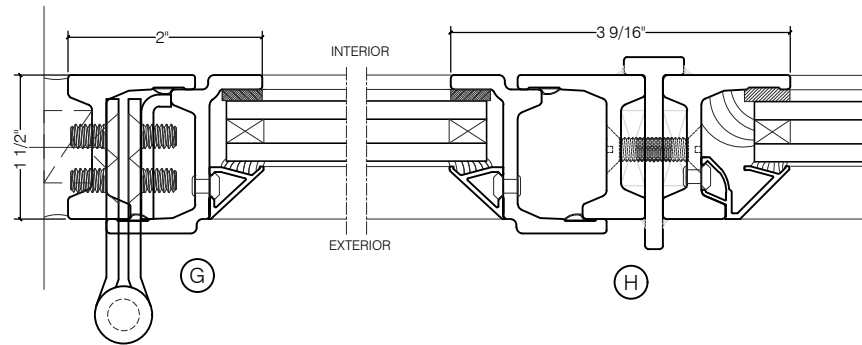

TORRANCE STEEL WINDOW CO., INC.

JEFFERSON 1900 - BLOCK FRAME

SWING OUT
5/8" GLASS

SWING OUT
5/8" GLASS

SCALE: 2:1