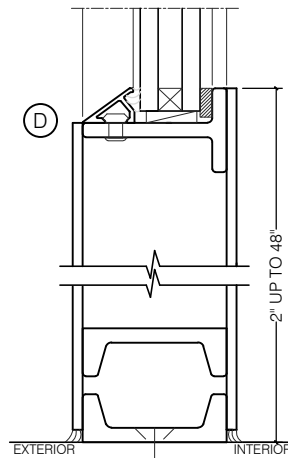

TORRANCE STEEL WINDOW CO., INC.

JEFFERSON 1900 - BLOCK FRAME

SWING OUT
5/8" GLASS

SWING OUT
5/8" GLASS

SCALE: 2:1