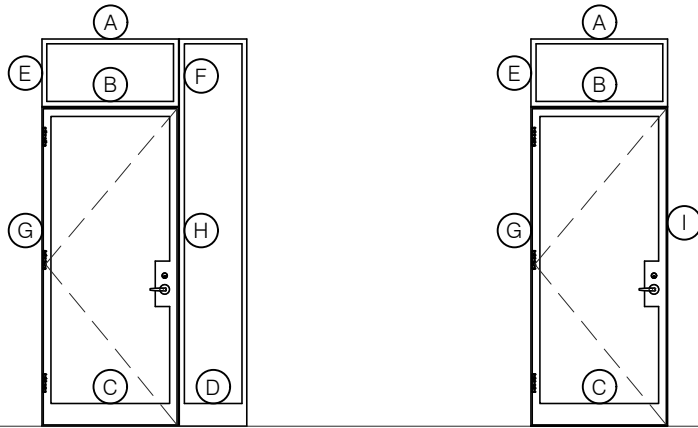

TORRANCE STEEL WINDOW CO., INC.

JEFFERSON 1900 - BLOCK FRAME

SWING OUT
5/8" GLASS

SWING OUT
5/8" GLASS

SCALE: 2:1