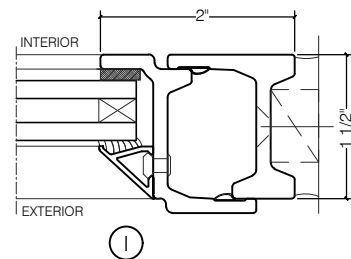

TORRANCE STEEL WINDOW CO., INC.

JEFFERSON 1900 - BLOCK FRAME

SWING OUT
5/8" GLASS

SWING OUT
5/8" GLASS

SCALE: 2:1