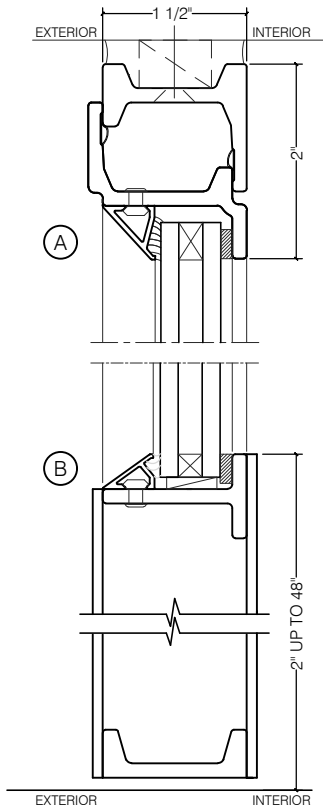

TORRANCE STEEL WINDOW CO., INC.

JEFFERSON 1900 DOORS - BLOCK FRAME

SWING OUT
5/8" GLASS

SWING OUT
5/8" GLASS

SCALE: 2:1