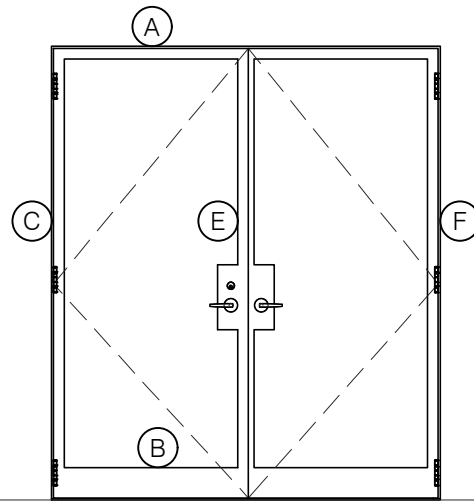

TORRANCE STEEL WINDOW CO., INC.

JEFFERSON 1900 DOORS - BLOCK FRAME

SWING OUT
5/8" GLASS

SWING OUT
5/8" GLASS

SCALE: 2:1