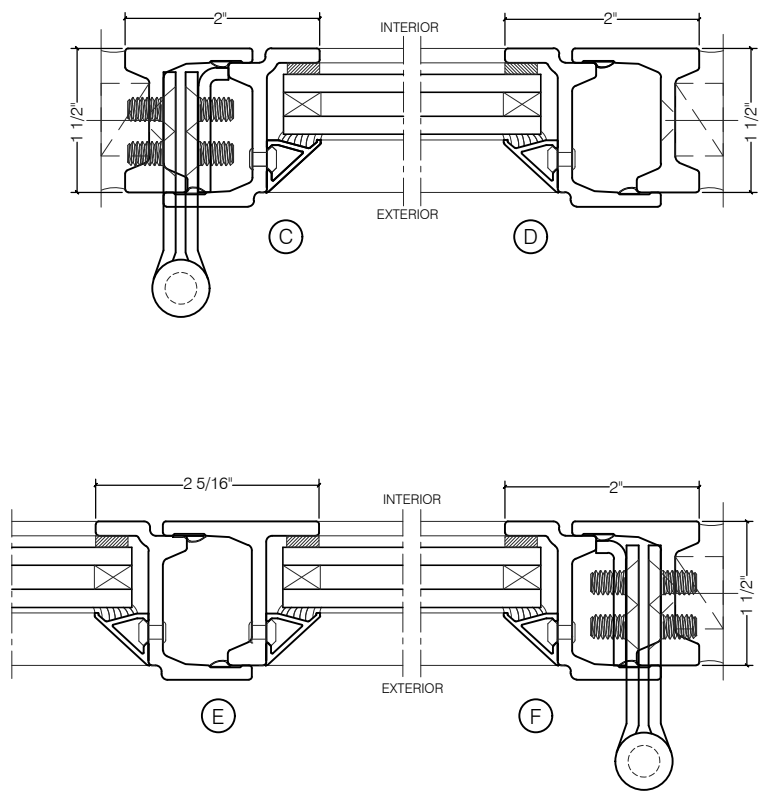

TORRANCE STEEL WINDOW CO., INC.

JEFFERSON 1900 DOORS - BLOCK FRAME

SWING OUT
5/8" GLASS

SWING OUT
5/8" GLASS

SCALE: 2:1