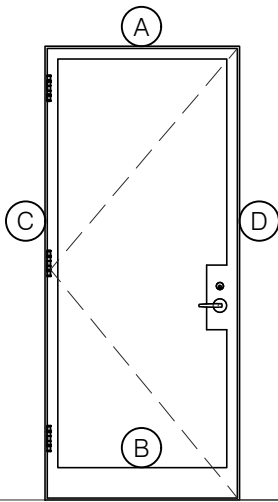

TORRANCE STEEL WINDOW CO., INC.

JEFFERSON 1900 DOORS - BLOCK FRAME

SWING OUT
5/8" GLASS

SWING OUT
5/8" GLASS

SCALE: 2:1