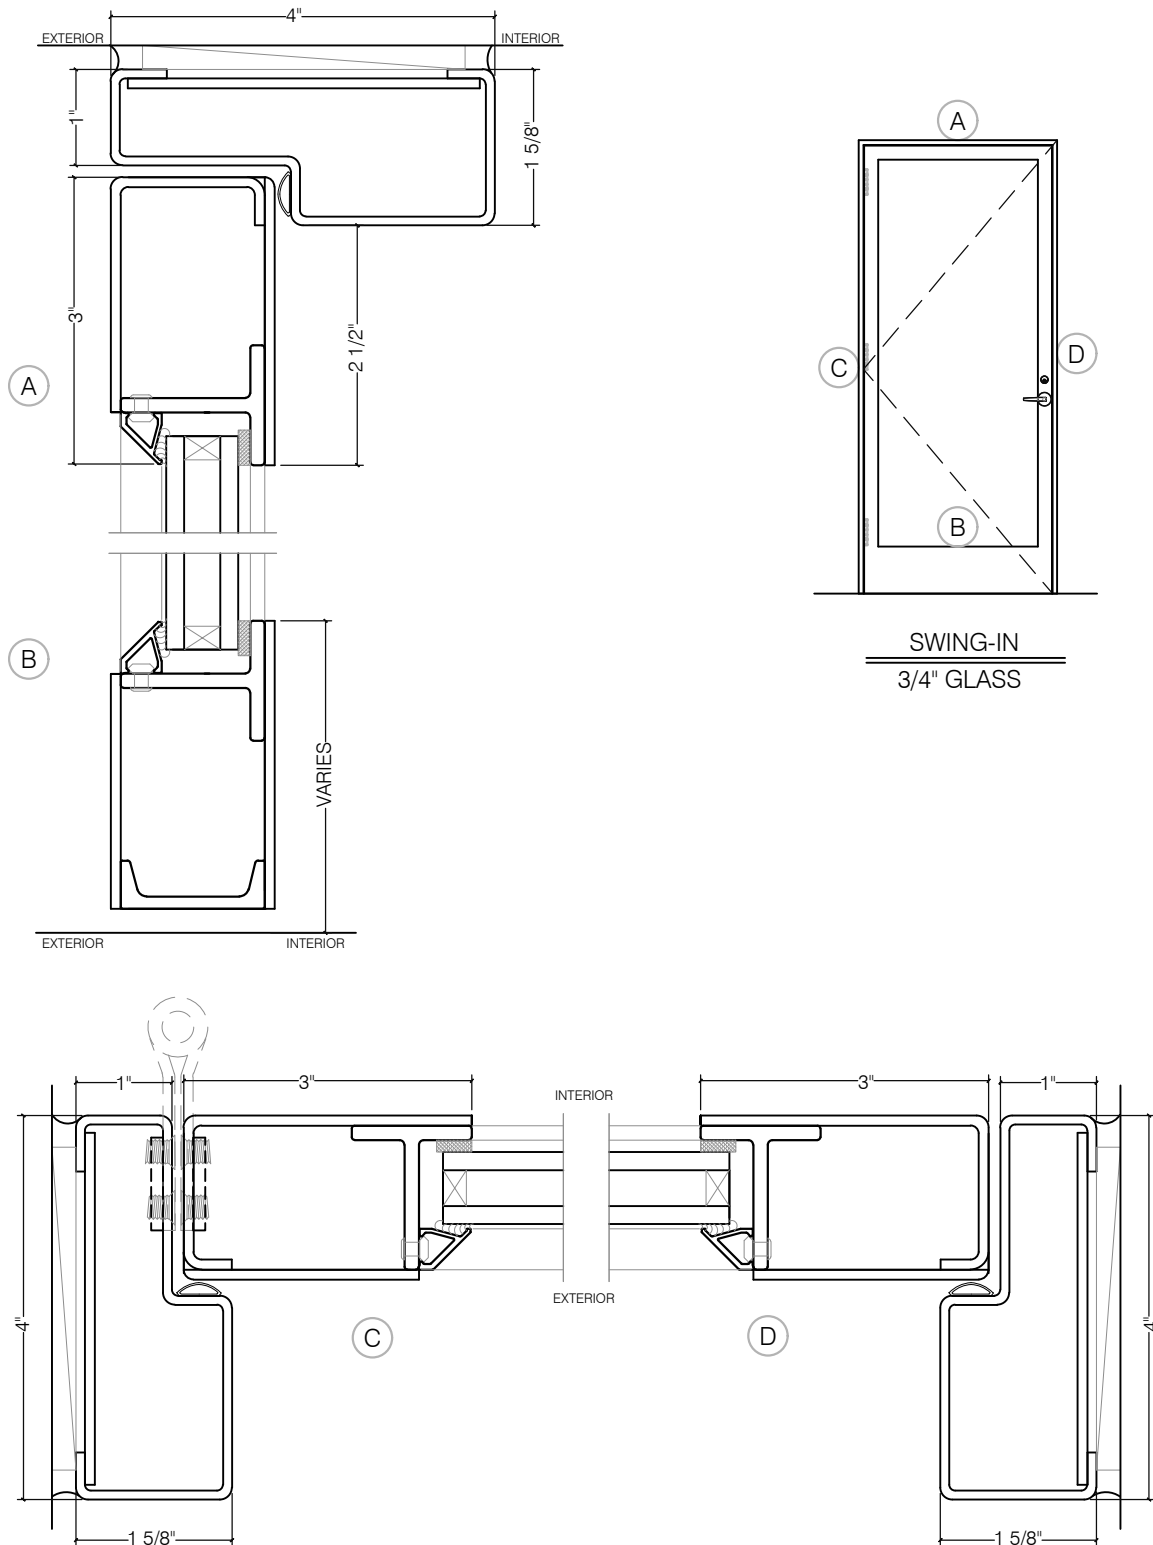

# TORRANCE STEEL WINDOW CO., INC.

## 2000 SERIES HOLLOW METAL - SINGLE DOOR

SCALE: 2:1