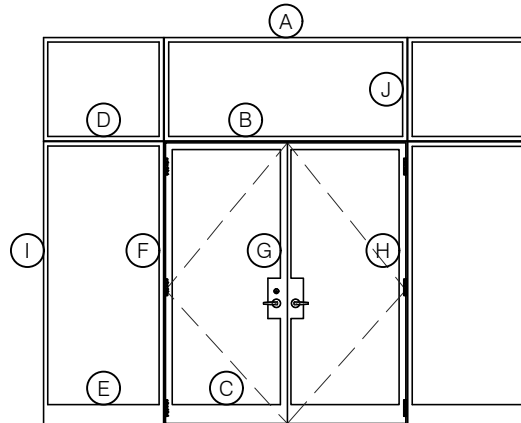

TORRANCE STEEL WINDOW CO., INC.

JEFFERSON 1900 - Z BAR FRAME

SWING OUT
5/8" GLASS

SCALE: 2:1