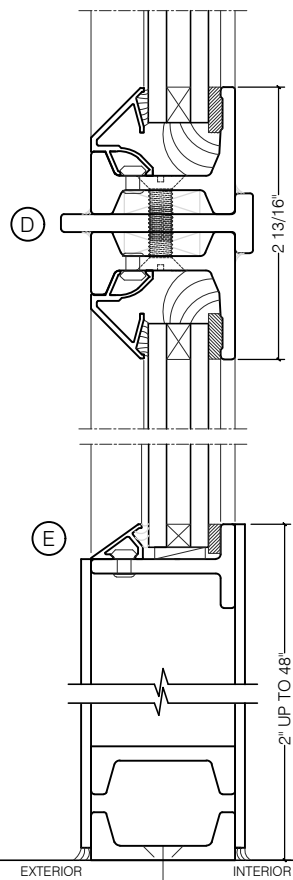

TORRANCE STEEL WINDOW CO., INC.

JEFFERSON 1900 - Z BAR FRAME

SWING OUT
5/8" GLASS

SCALE: 2:1