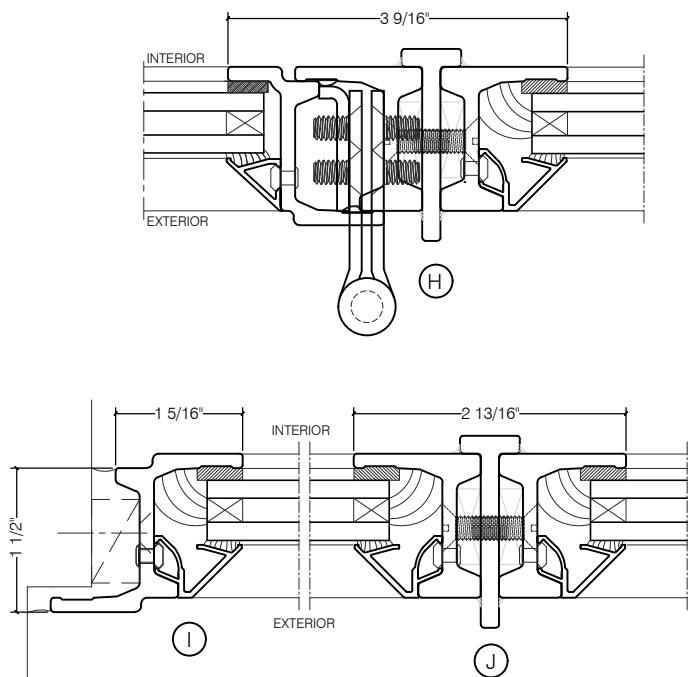

TORRANCE STEEL WINDOW CO., INC.

JEFFERSON 1900 - Z BAR FRAME

SWING OUT
5/8" GLASS

SCALE: 2:1