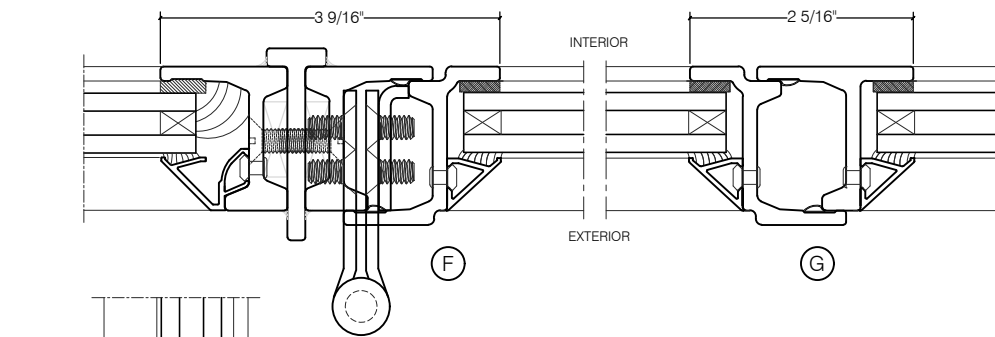

TORRANCE STEEL WINDOW CO., INC.

JEFFERSON 1900 - Z BAR FRAME

SWING OUT
5/8" GLASS

SCALE: 2:1