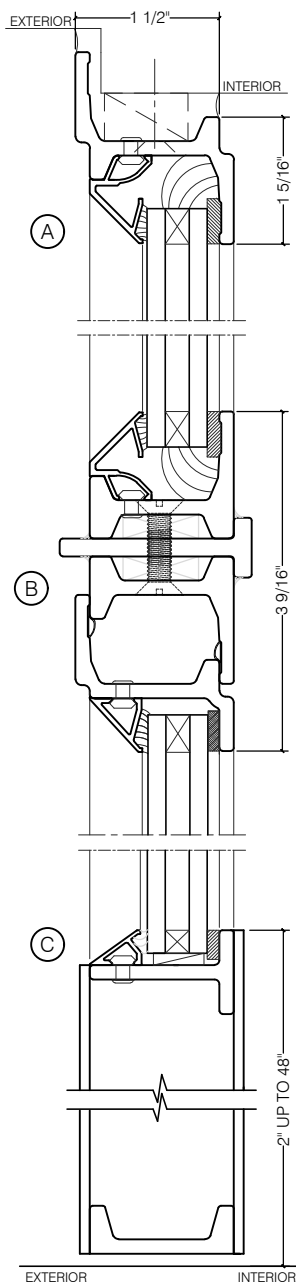

TORRANCE STEEL WINDOW CO., INC.

JEFFERSON 1900 - Z BAR FRAME

SWING OUT
5/8" GLASS

SCALE: 2:1