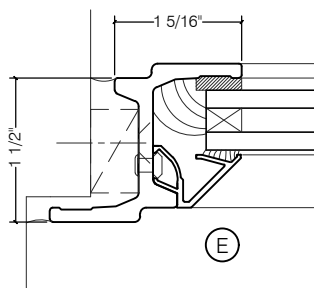

TORRANCE STEEL WINDOW CO., INC.

JEFFERSON 1900 - Z BAR FRAME

SWING OUT
5/8" GLASS

SWING OUT
5/8" GLASS

SCALE: 2:1