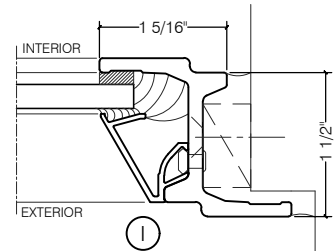

TORRANCE STEEL WINDOW CO., INC.

JEFFERSON 1900 - Z BAR FRAME

SWING OUT
5/8" GLASS

SWING OUT
5/8" GLASS

SCALE: 2:1