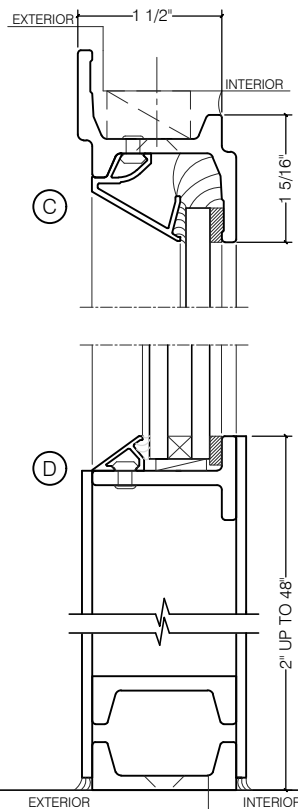

TORRANCE STEEL WINDOW CO., INC.

JEFFERSON 1900 - Z BAR FRAME

SWING OUT
5/8" GLASS

SWING OUT
5/8" GLASS

SCALE: 2:1