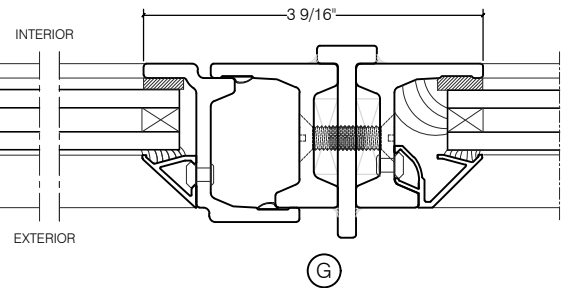

TORRANCE STEEL WINDOW CO., INC.

JEFFERSON 1900 - Z BAR FRAME

SWING OUT
5/8" GLASS

SWING OUT
5/8" GLASS

SCALE: 2:1