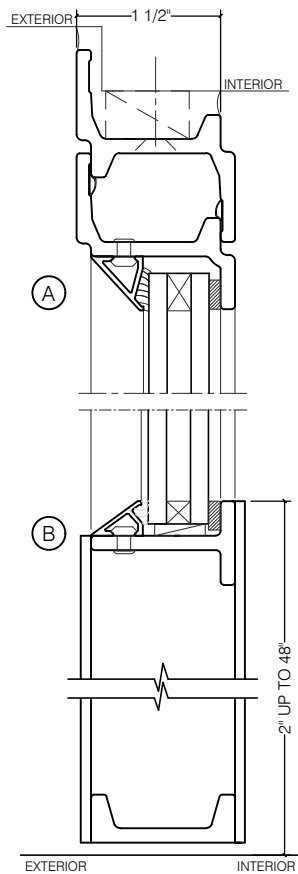

TORRANCE STEEL WINDOW CO., INC.

JEFFERSON 1900 - Z BAR FRAME

SWING OUT
5/8" GLASS

SWING OUT
5/8" GLASS

SCALE: 2:1