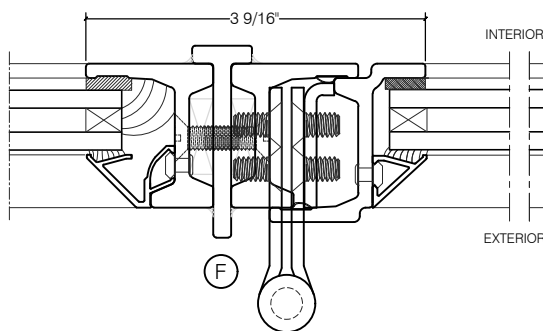

TORRANCE STEEL WINDOW CO., INC.

JEFFERSON 1900 - Z BAR FRAME

SWING OUT
5/8" GLASS

SWING OUT
5/8" GLASS

SCALE: 2:1