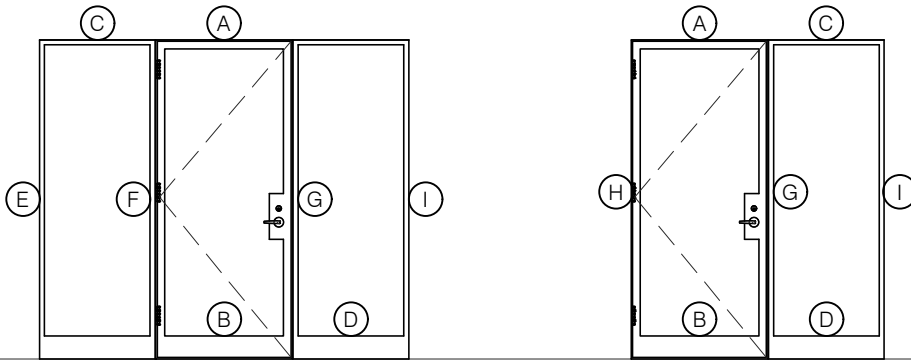

TORRANCE STEEL WINDOW CO., INC.

JEFFERSON 1900 - Z BAR FRAME

SWING OUT
5/8" GLASS

SWING OUT
5/8" GLASS

SCALE: 2:1