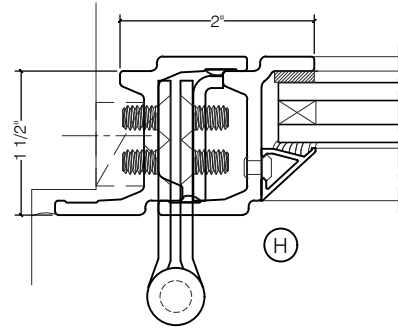

TORRANCE STEEL WINDOW CO., INC.

JEFFERSON 1900 - Z BAR FRAME

SWING OUT
5/8" GLASS

SWING OUT
5/8" GLASS

SCALE: 2:1