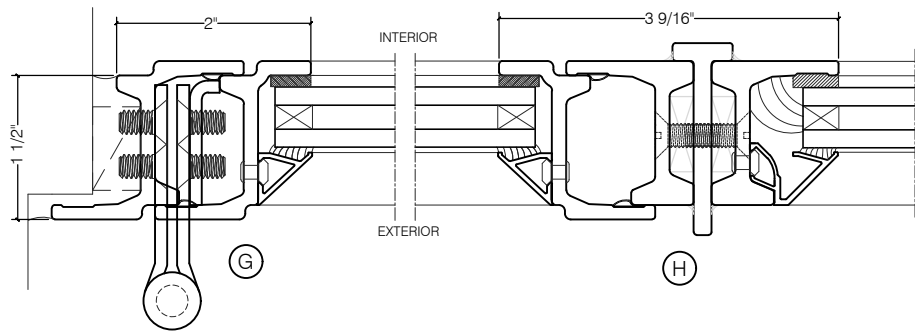

## JEFFERSON 1900 - Z BAR FRAME

SWING OUT  
5/8" GLASS

SWING OUT  
5/8" GLASS

SCALE: 2:1