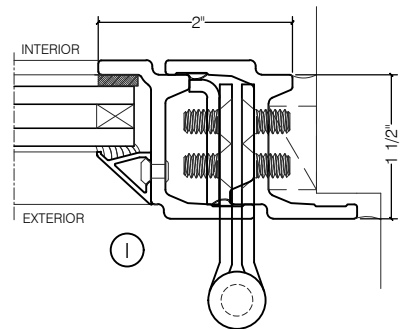

## JEFFERSON 1900 - Z BAR FRAME

SWING OUT  
5/8" GLASS

SWING OUT  
5/8" GLASS

SCALE: 2:1