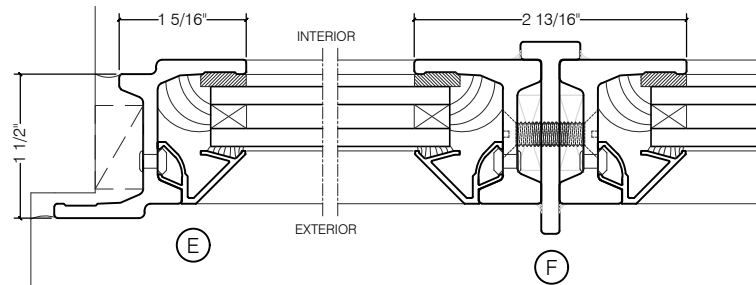

## JEFFERSON 1900 - Z BAR FRAME

SWING OUT  
5/8" GLASS

SWING OUT  
5/8" GLASS

SCALE: 2:1