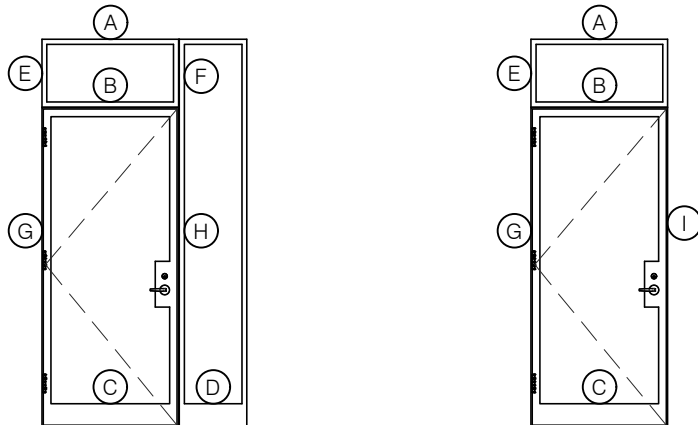

## JEFFERSON 1900 - Z BAR FRAME

SWING OUT  
5/8" GLASS

SWING OUT  
5/8" GLASS

SCALE: 2:1