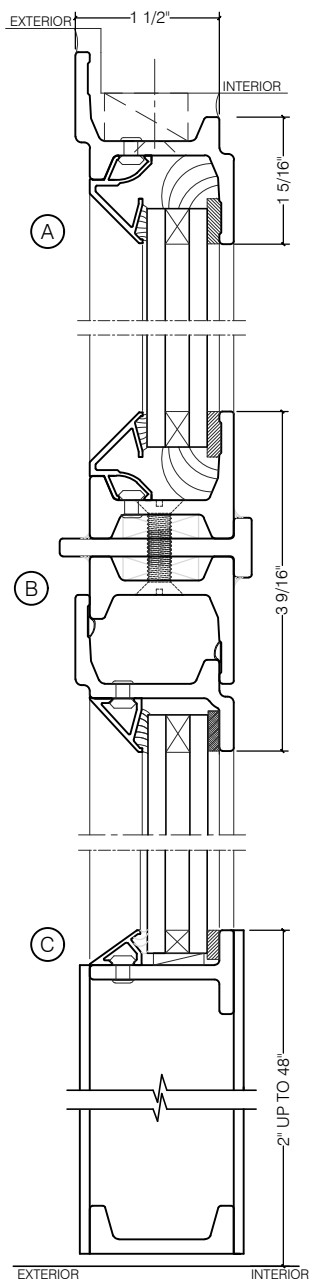

## JEFFERSON 1900 - Z BAR FRAME

SWING OUT  
5/8" GLASS

SWING OUT  
5/8" GLASS

SCALE: 2:1