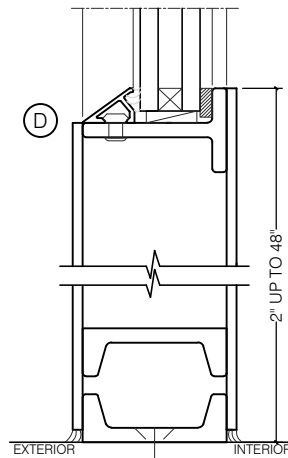

## JEFFERSON 1900 - Z BAR FRAME

SWING OUT  
5/8" GLASS

SWING OUT  
5/8" GLASS

SCALE: 2:1