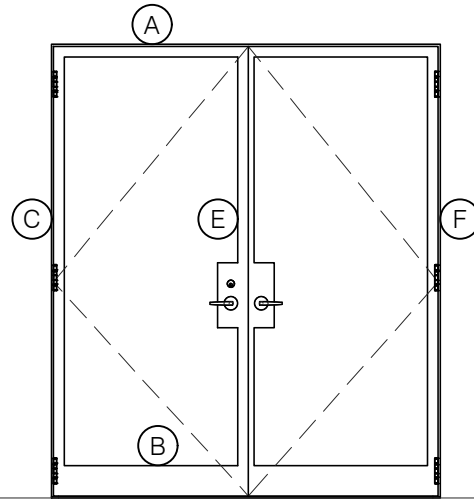

TORRANCE STEEL WINDOW CO., INC.

JEFFERSON 1900 DOORS SWING OUT - Z BAR FRAME

SWING OUT
5/8" GLASS

SWING OUT
5/8" GLASS

SCALE: 2:1