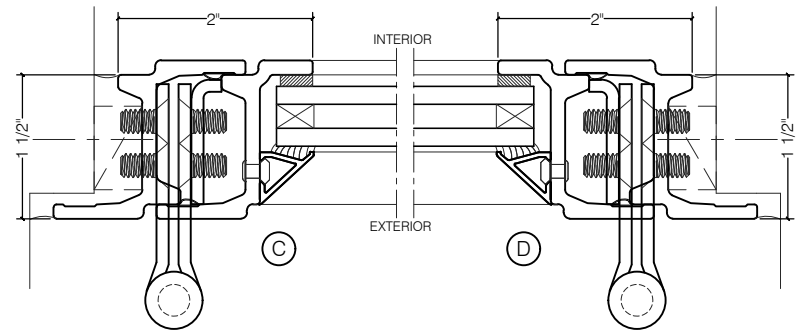

TORRANCE STEEL WINDOW CO., INC.

JEFFERSON 1900 DOORS SWING OUT - Z BAR FRAME

SWING OUT
5/8" GLASS

SWING OUT
5/8" GLASS

SCALE: 2:1