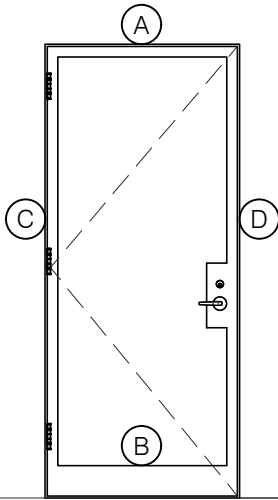

TORRANCE STEEL WINDOW CO., INC.

JEFFERSON 1900 DOORS SWING OUT - Z BAR FRAME

SWING OUT
5/8" GLASS

SWING OUT
5/8" GLASS

SCALE: 2:1