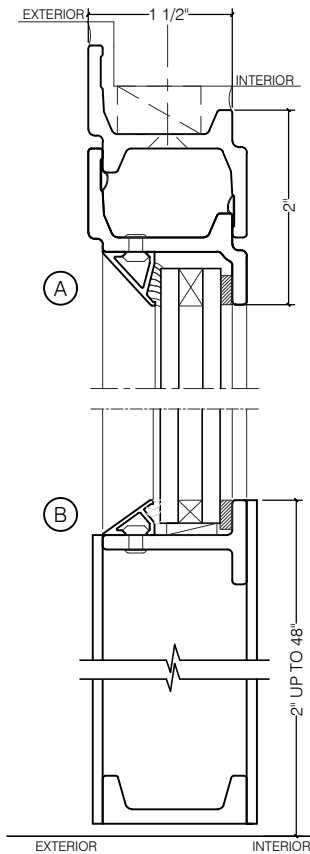

TORRANCE STEEL WINDOW CO., INC.

JEFFERSON 1900 DOORS SWING OUT - Z BAR FRAME

SWING OUT
5/8" GLASS

SWING OUT
5/8" GLASS

SCALE: 2:1