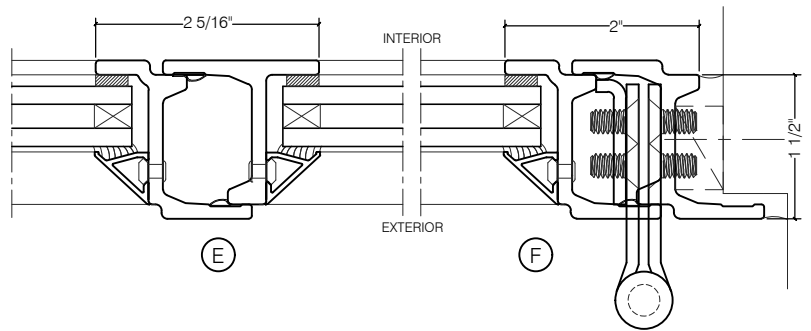

TORRANCE STEEL WINDOW CO., INC.

JEFFERSON 1900 DOORS SWING OUT - Z BAR FRAME

SWING OUT
5/8" GLASS

SWING OUT
5/8" GLASS

SCALE: 2:1