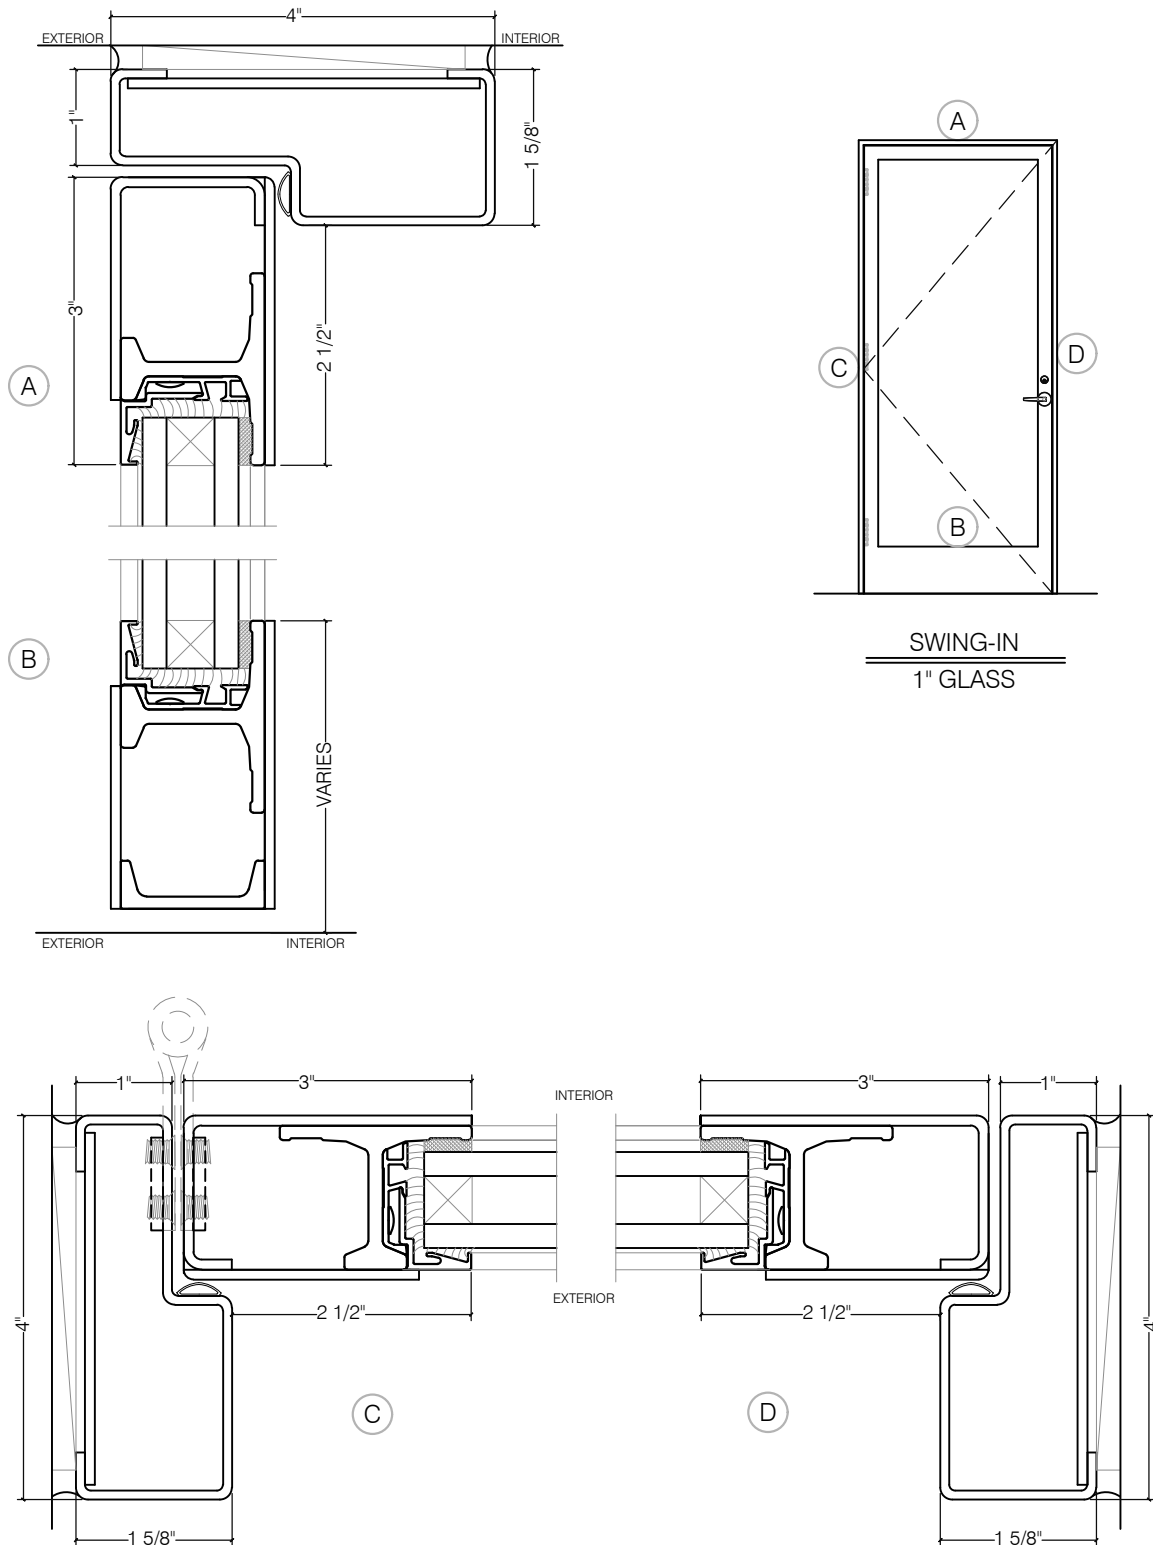

TORRANCE STEEL WINDOW CO., INC.

2000 SERIES HOLLOW METAL - SINGLE DOOR

SCALE: 2:1