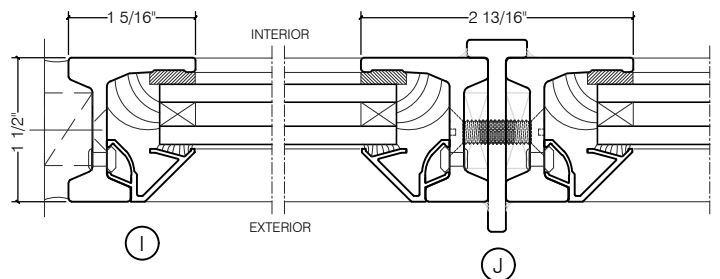

## JEFFERSON 1900 - BLOCK FRAME

SWING OUT  
5/8" GLASS

SCALE: 2:1