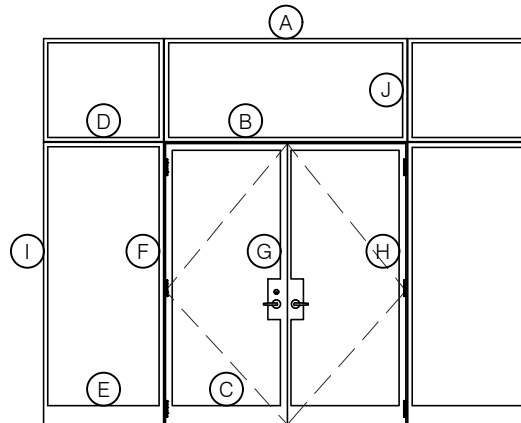

## JEFFERSON 1900 - BLOCK FRAME

SWING OUT  
5/8" GLASS

SCALE: 2:1