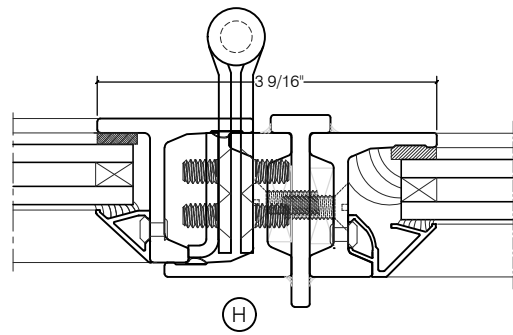

## JEFFERSON 1900 - BLOCK FRAME

SWING OUT  
5/8" GLASS

SCALE: 2:1