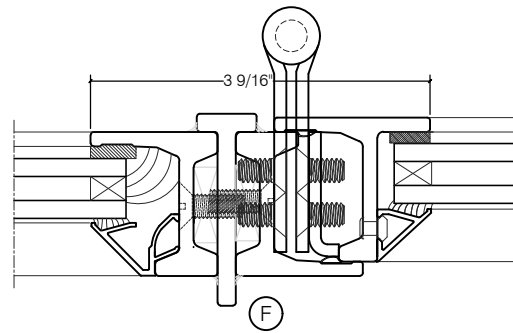

## JEFFERSON 1900 - BLOCK FRAME

SWING OUT  
5/8" GLASS

SCALE: 2:1