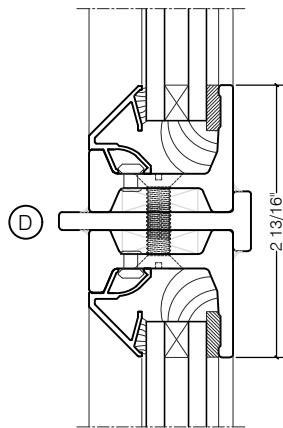

## JEFFERSON 1900 - BLOCK FRAME

SWING OUT  
5/8" GLASS

SCALE: 2:1