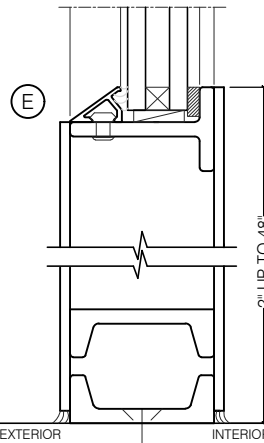

## JEFFERSON 1900 - BLOCK FRAME

SWING OUT  
5/8" GLASS

SCALE: 2:1