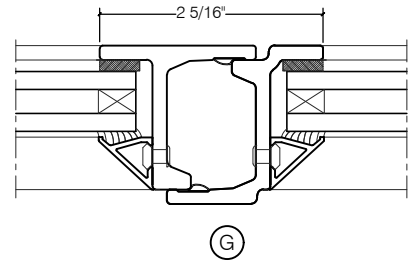

## JEFFERSON 1900 - BLOCK FRAME

SWING OUT  
5/8" GLASS

SCALE: 2:1