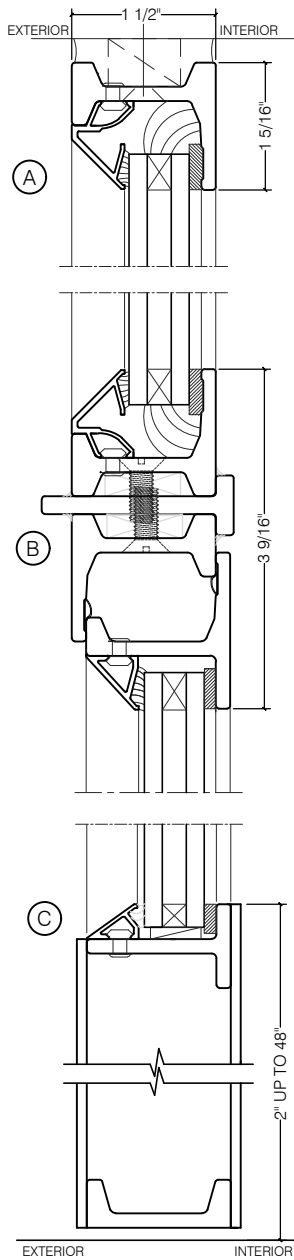

# TORRANCE STEEL WINDOW CO., INC.

## JEFFERSON 1900 - BLOCK FRAME

SWING OUT  
5/8" GLASS

SCALE: 2:1