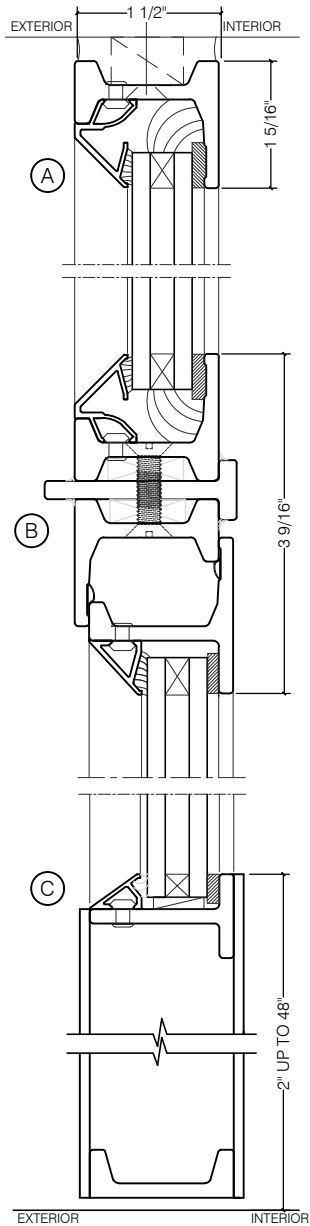

## JEFFERSON 1900 - BLOCK FRAME

SWING OUT  
5/8" GLASS

SWING OUT  
5/8" GLASS

SCALE: 2:1