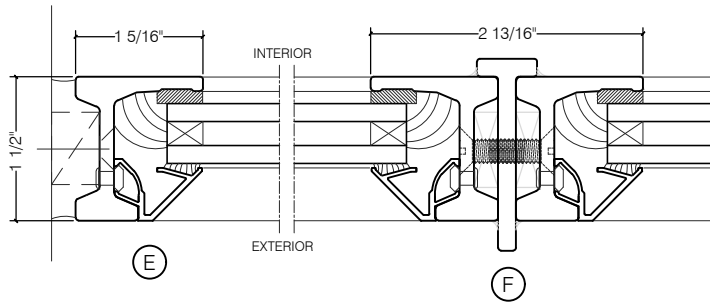

## JEFFERSON 1900 - BLOCK FRAME

SWING OUT  
5/8" GLASS

SWING OUT  
5/8" GLASS

SCALE: 2:1