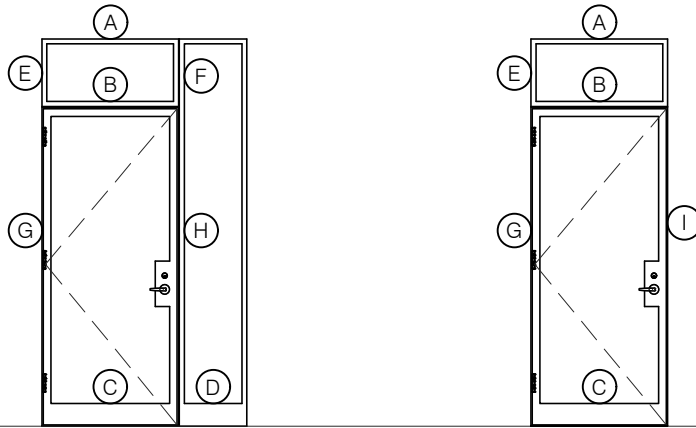

## JEFFERSON 1900 - BLOCK FRAME

SWING OUT  
5/8" GLASS

SWING OUT  
5/8" GLASS

SCALE: 2:1