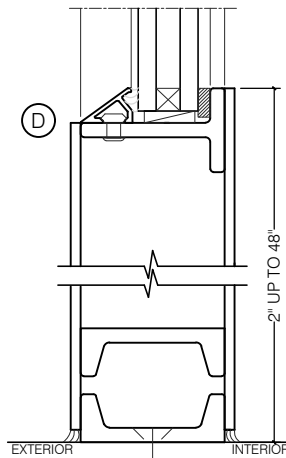

## JEFFERSON 1900 - BLOCK FRAME

SWING OUT  
5/8" GLASS

SWING OUT  
5/8" GLASS

SCALE: 2:1