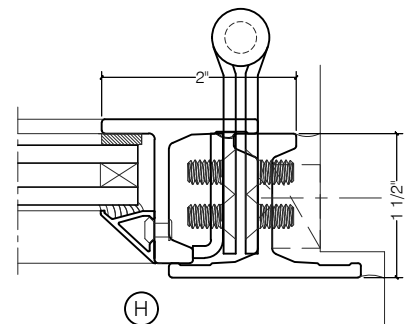

## JEFFERSON 1900 - BLOCK FRAME

SWING OUT  
5/8" GLASS

SWING OUT  
5/8" GLASS

SCALE: 2:1