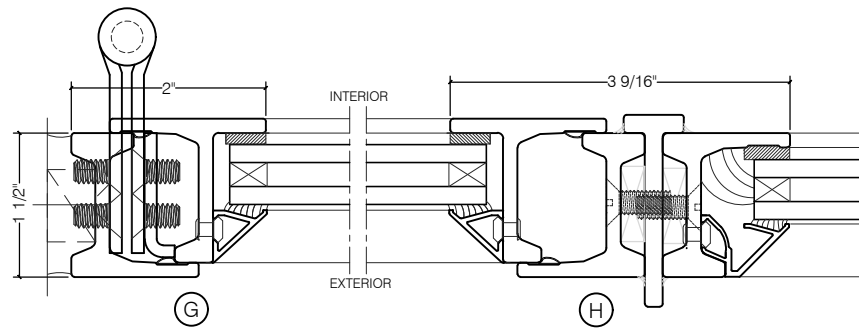

## JEFFERSON 1900 - BLOCK FRAME

SWING OUT  
5/8" GLASS

SWING OUT  
5/8" GLASS

SCALE: 2:1