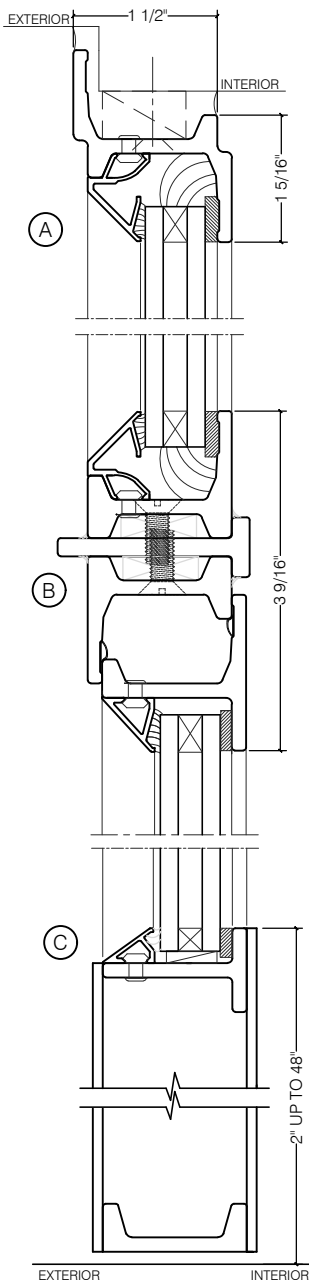

TORRANCE STEEL WINDOW CO., INC.

JEFFERSON 1900 - Z BAR FRAME

SWING OUT
5/8" GLASS

SCALE: 2:1