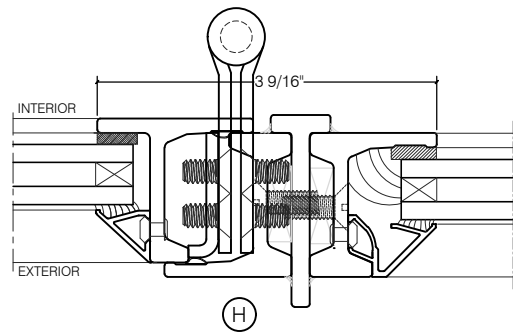

TORRANCE STEEL WINDOW CO., INC.

JEFFERSON 1900 - Z BAR FRAME

SWING OUT
5/8" GLASS

SCALE: 2:1