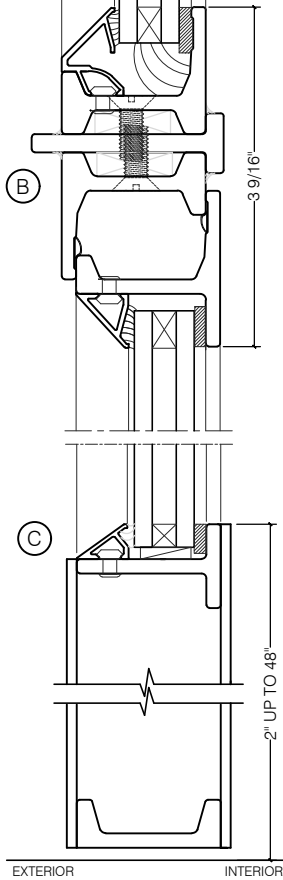

TORRANCE STEEL WINDOW CO., INC.

JEFFERSON 1900 - Z BAR FRAME

SWING OUT
5/8" GLASS

SCALE: 2:1