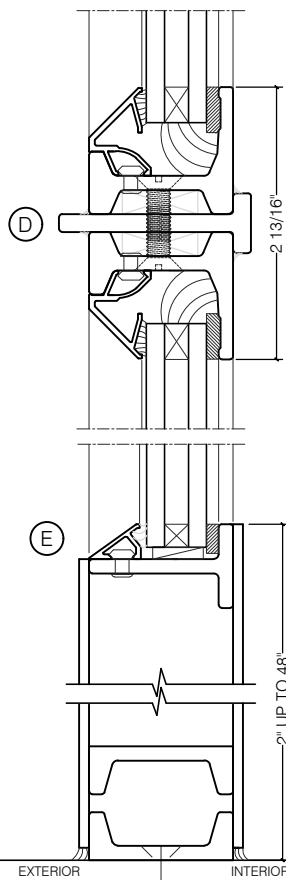

TORRANCE STEEL WINDOW CO., INC.

JEFFERSON 1900 - Z BAR FRAME

SWING OUT
5/8" GLASS

SCALE: 2:1