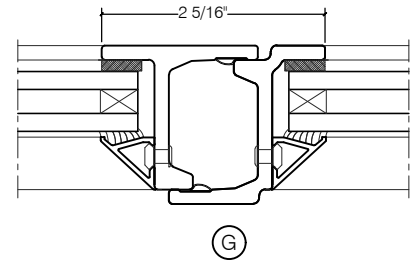

TORRANCE STEEL WINDOW CO., INC.

JEFFERSON 1900 - Z BAR FRAME

SWING OUT
5/8" GLASS

SCALE: 2:1