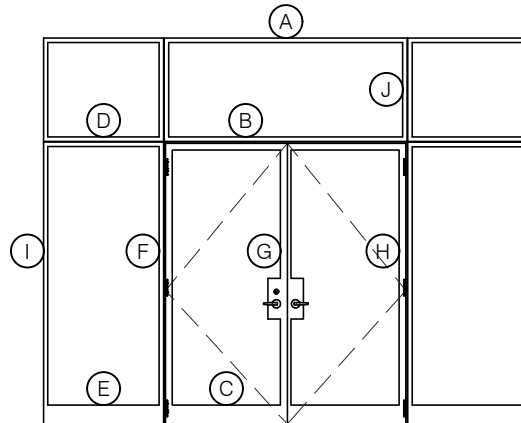

TORRANCE STEEL WINDOW CO., INC.

JEFFERSON 1900 - Z BAR FRAME

SWING OUT
5/8" GLASS

SCALE: 2:1