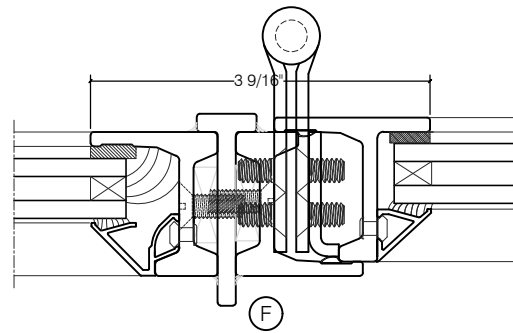

TORRANCE STEEL WINDOW CO., INC.

JEFFERSON 1900 - Z BAR FRAME

SWING OUT
5/8" GLASS

SCALE: 2:1