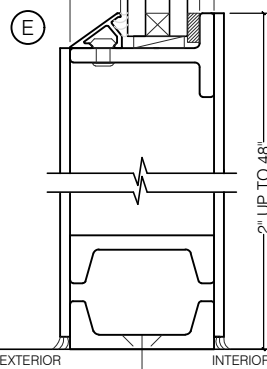

TORRANCE STEEL WINDOW CO., INC.

JEFFERSON 1900 - Z BAR FRAME

SWING OUT
5/8" GLASS

SCALE: 2:1