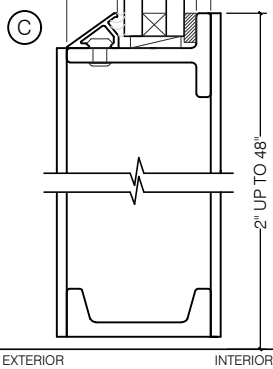

TORRANCE STEEL WINDOW CO., INC.

JEFFERSON 1900 - Z BAR FRAME

SWING OUT
5/8" GLASS

SCALE: 2:1