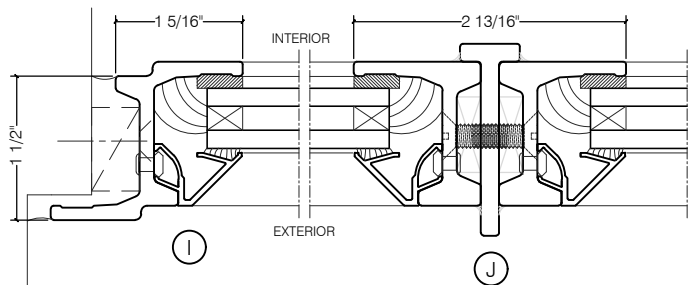

TORRANCE STEEL WINDOW CO., INC.

JEFFERSON 1900 - Z BAR FRAME

SWING OUT
5/8" GLASS

SCALE: 2:1