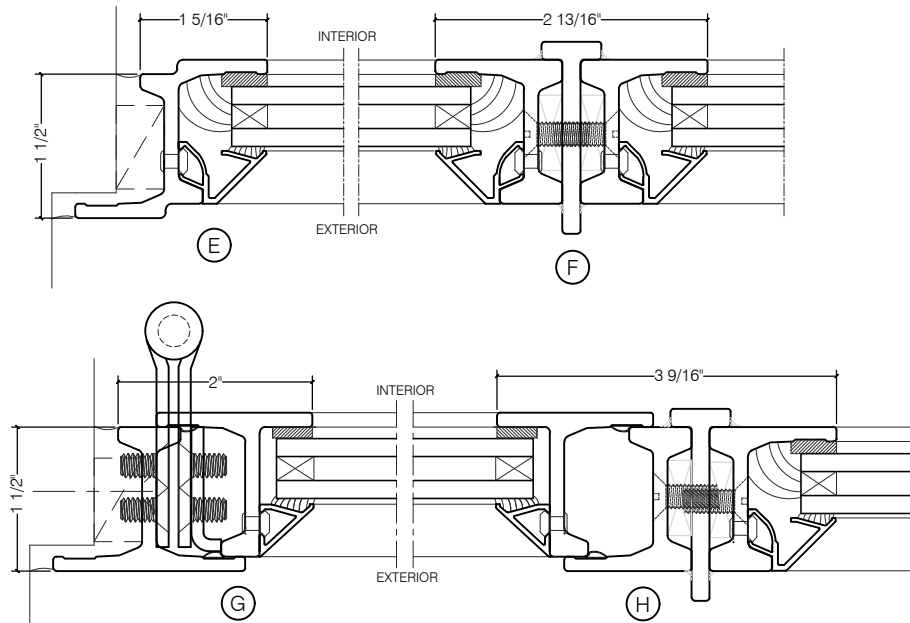

## JEFFERSON 1900 - Z BAR FRAME

SWING OUT  
5/8" GLASS

SWING OUT  
5/8" GLASS

SCALE: 2:1