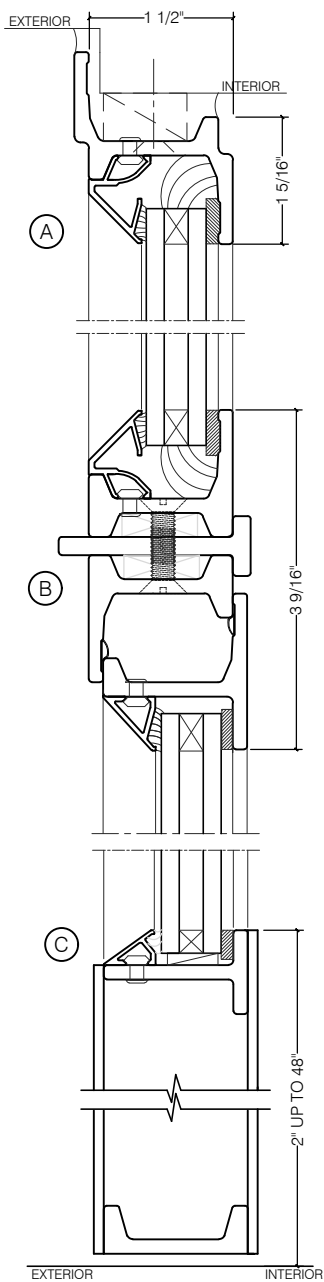

## JEFFERSON 1900 - Z BAR FRAME

SWING OUT  
5/8" GLASS

SWING OUT  
5/8" GLASS

SCALE: 2:1