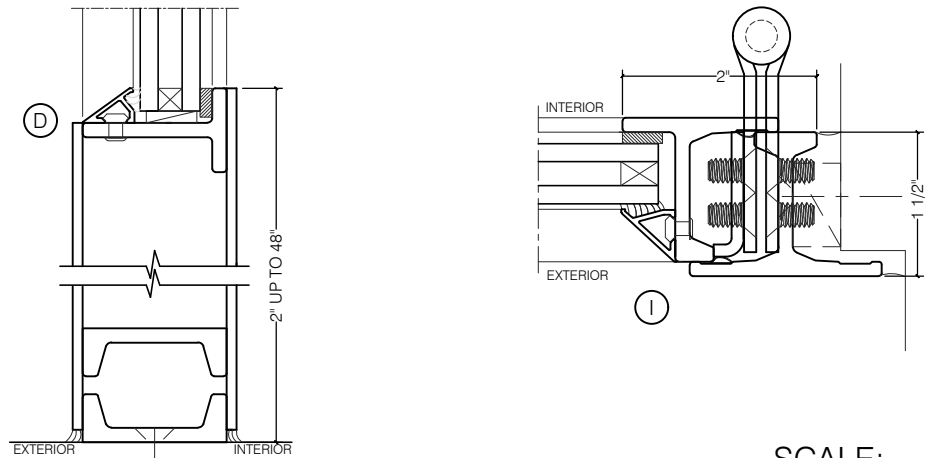

## JEFFERSON 1900 - Z BAR FRAME

SWING OUT  
5/8" GLASS

SWING OUT  
5/8" GLASS

SCALE: 2:1