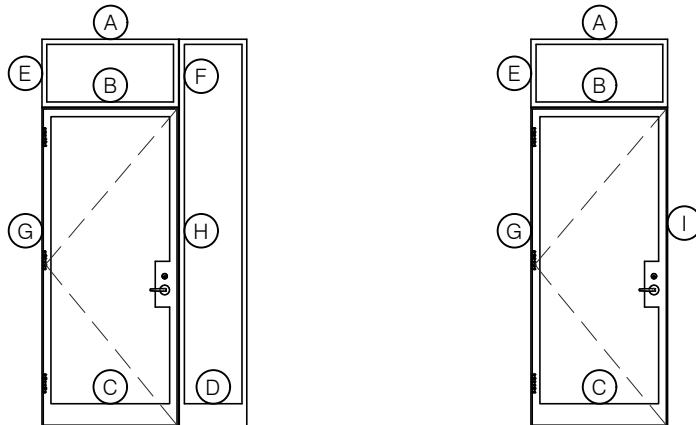

## JEFFERSON 1900 - Z BAR FRAME

SWING OUT  
5/8" GLASS

SWING OUT  
5/8" GLASS

SCALE: 2:1