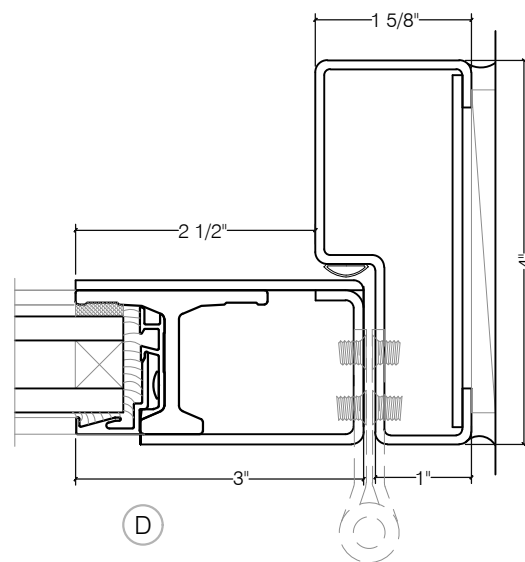

## 2000 SERIES HOLLOW METAL - SINGLE DOOR

SWING-OUT

1" GLASS

D

C

D

SCALE: 2:1