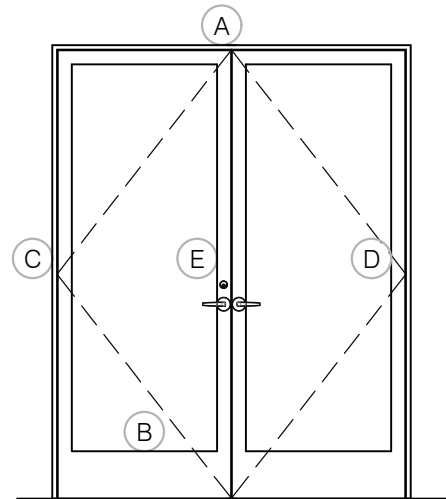

## 2000 SERIES HOLLOW METAL - SINGLE DOOR

SWING-OUT

1" GLASS

D

C

D

SCALE: 2:1