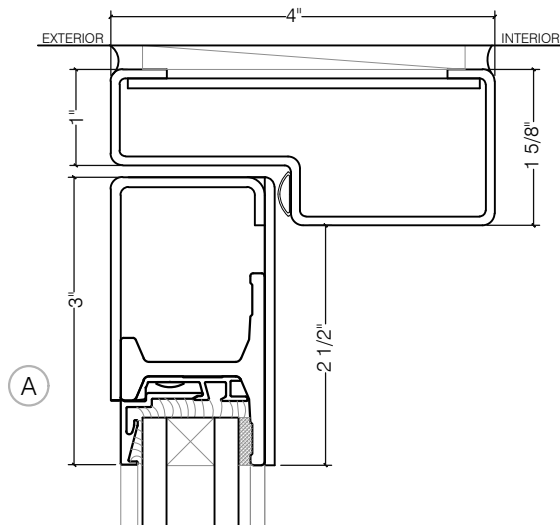

## 2000 SERIES HOLLOW METAL - SINGLE DOOR

SWING-OUT

1" GLASS

D

C

D

SCALE: 2:1