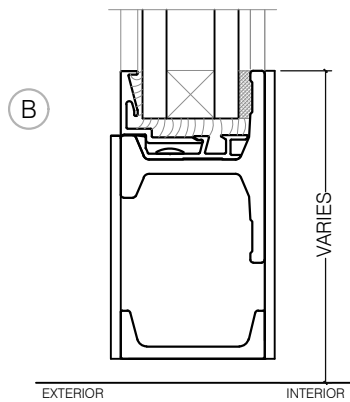

## 2000 SERIES HOLLOW METAL - SINGLE DOOR

SWING-OUT

1" GLASS

D

C

D

SCALE: 2:1