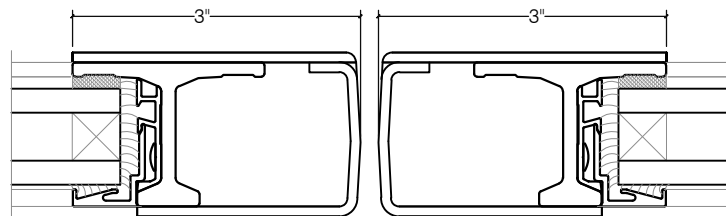

## 2000 SERIES HOLLOW METAL - SINGLE DOOR

SWING-OUT

1" GLASS

D

C

D

SCALE: 2:1