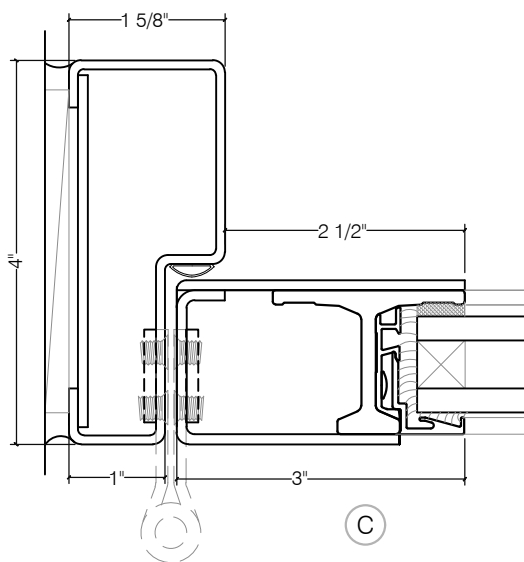

## 2000 SERIES HOLLOW METAL - SINGLE DOOR

SWING-OUT

1" GLASS

D

C

D

SCALE: 2:1