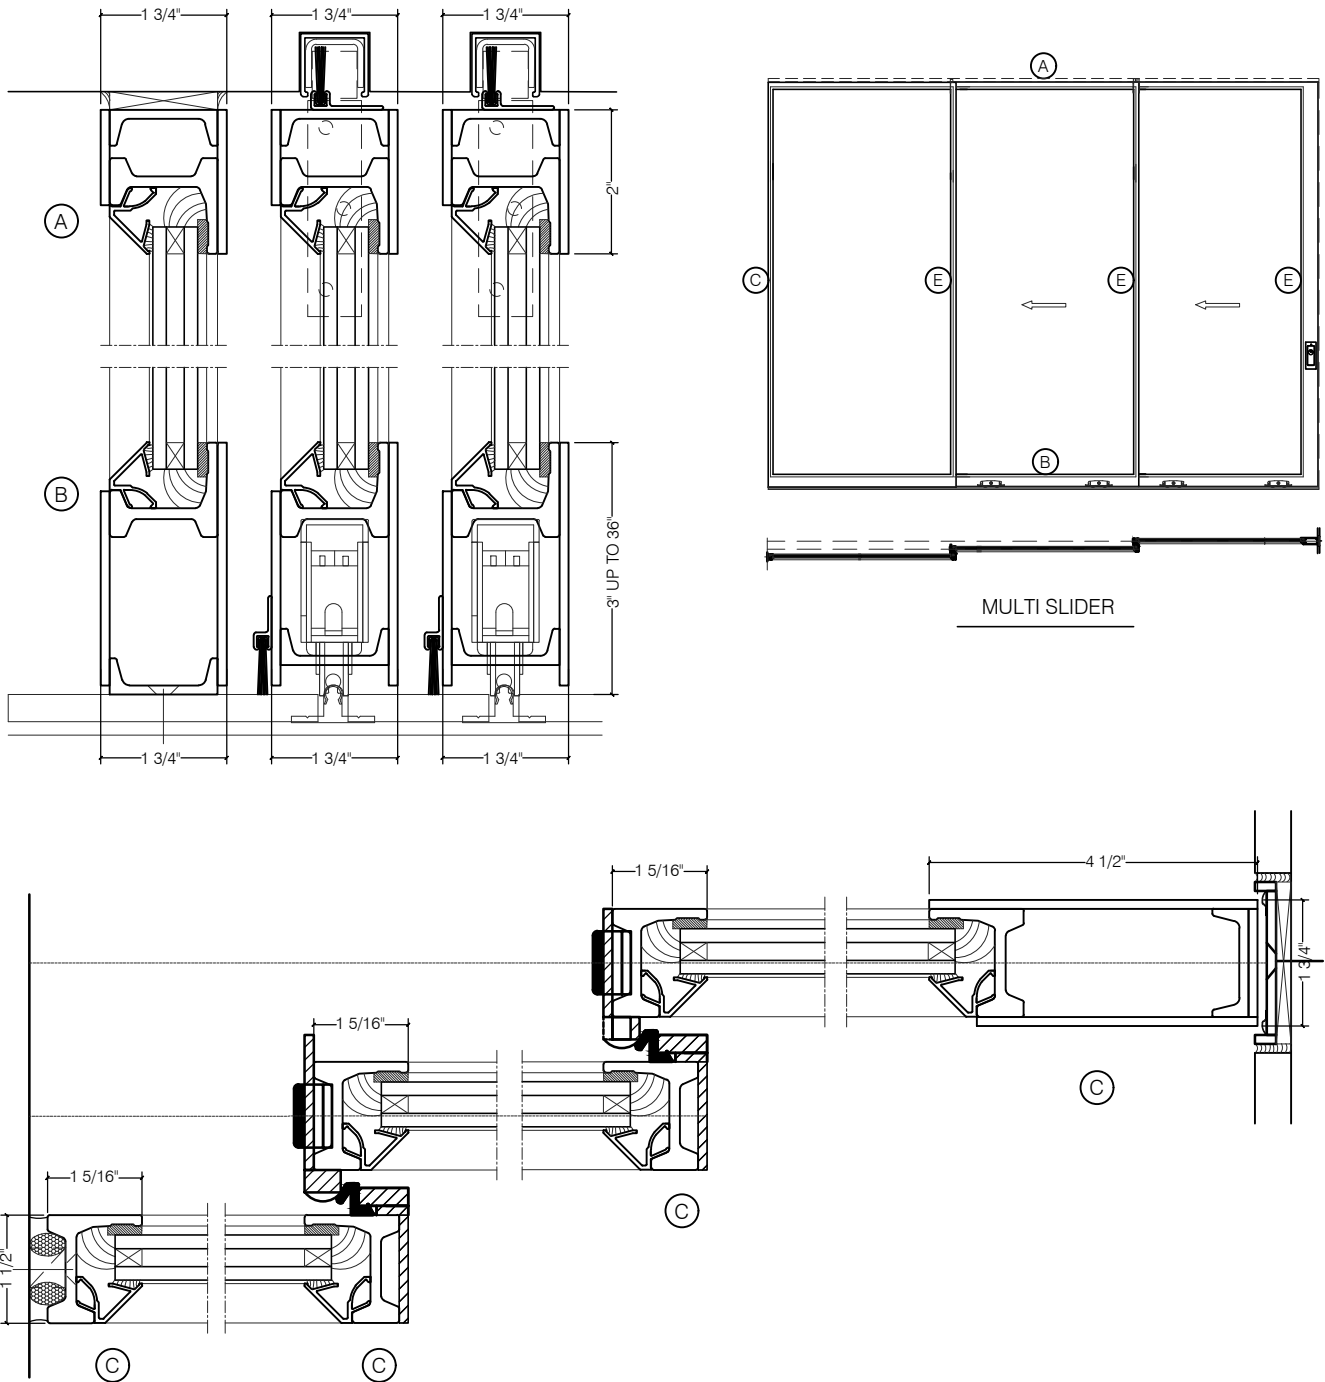

# TORRANCE STEEL WINDOW CO., INC.

## JEFFERSON 1900 DOORS - BOTTOM ROLLER SLIDER

NOT TO SCALE