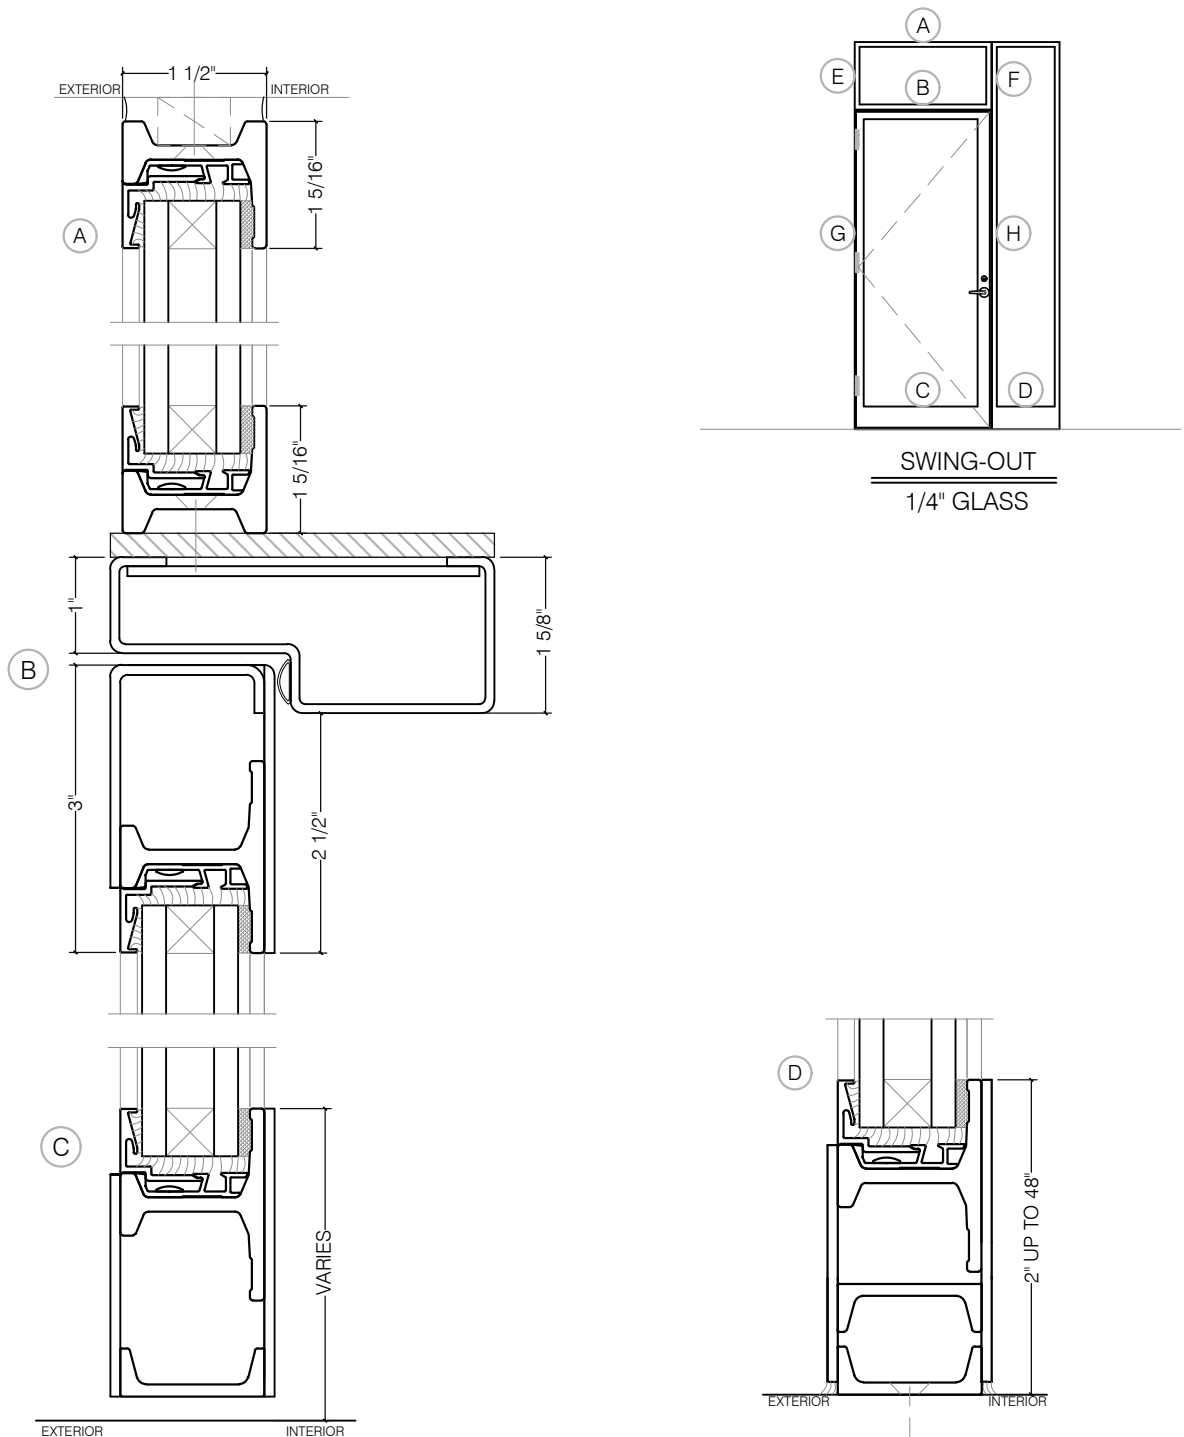

TORRANCE STEEL WINDOW CO., INC.

2000 SERIES HOLLOW METAL - SINGLE DOOR WITH
SIDELIGHT AND TRANSOM

TORRANCE STEEL WINDOW CO., INC.

2000 SERIES HOLLOW METAL - SINGLE DOOR WITH SIDELIGHT AND TRANSOM