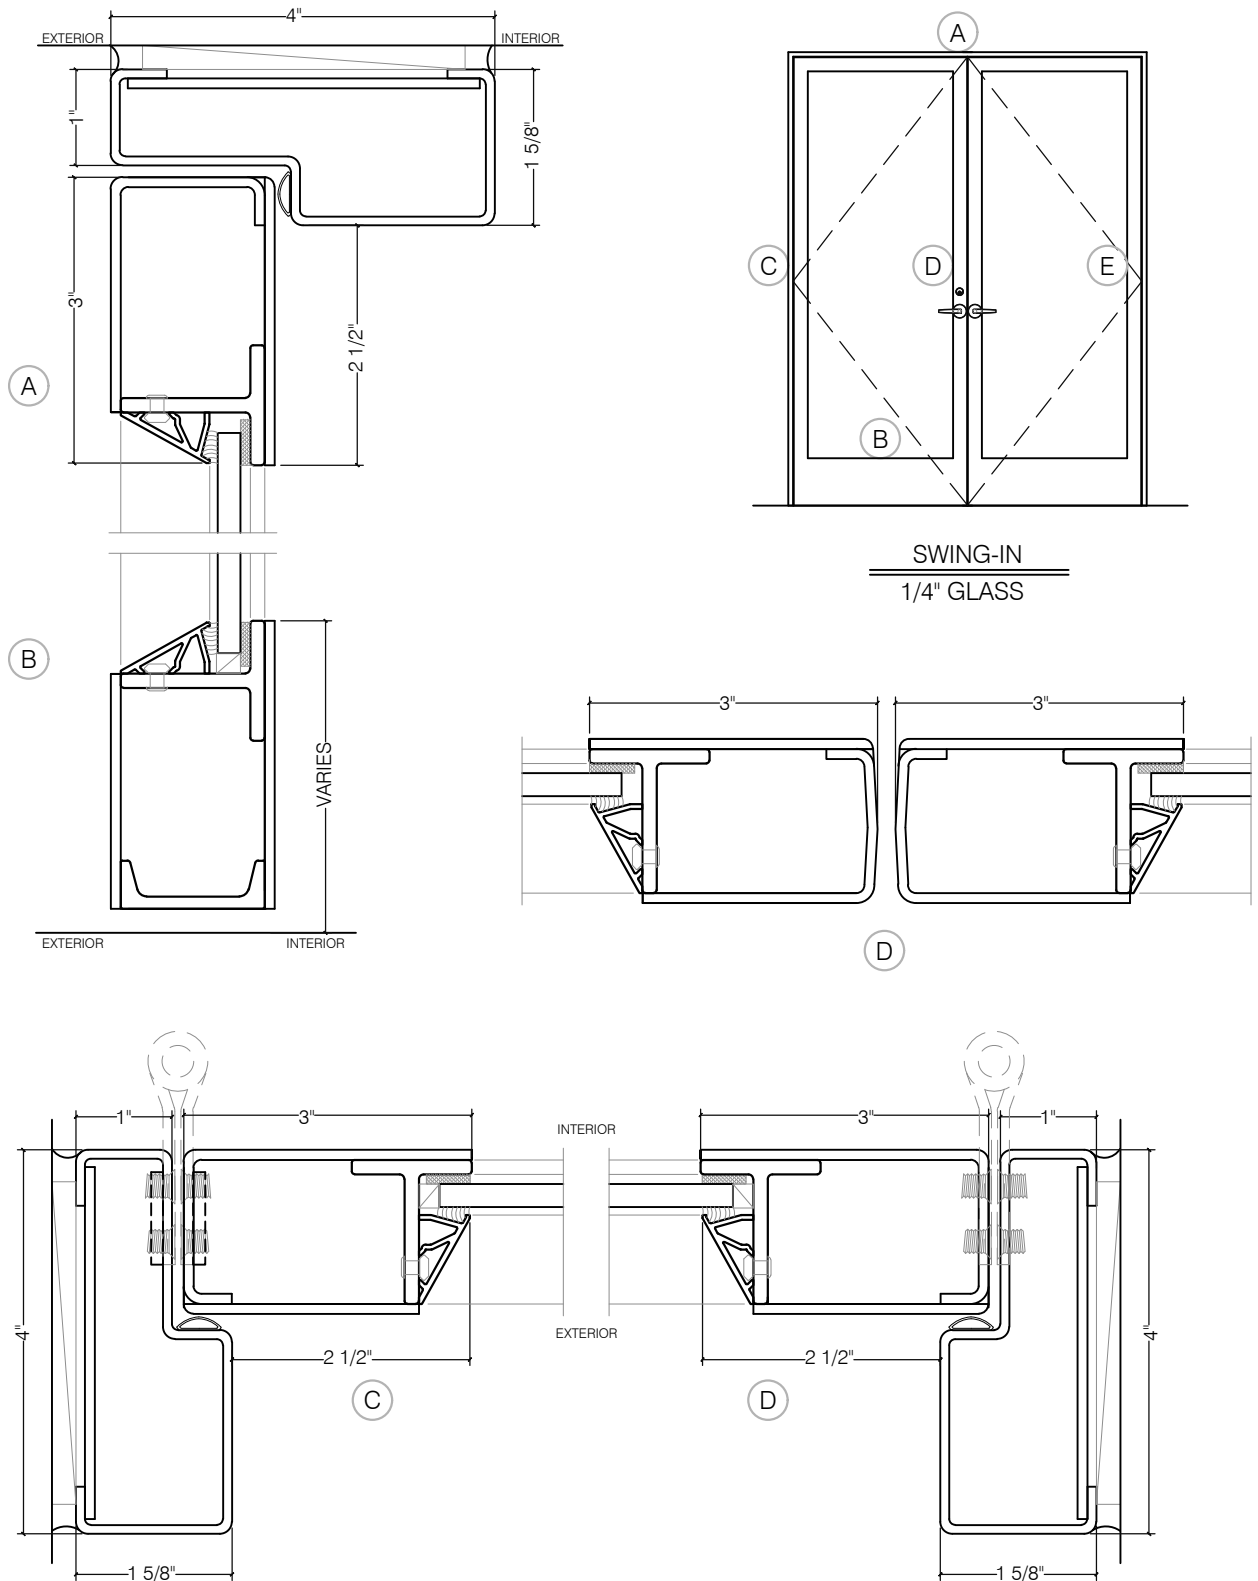

TORRANCE STEEL WINDOW CO., INC.

2000 SERIES HOLLOW METAL - SINGLE DOOR

SCALE: 2:1