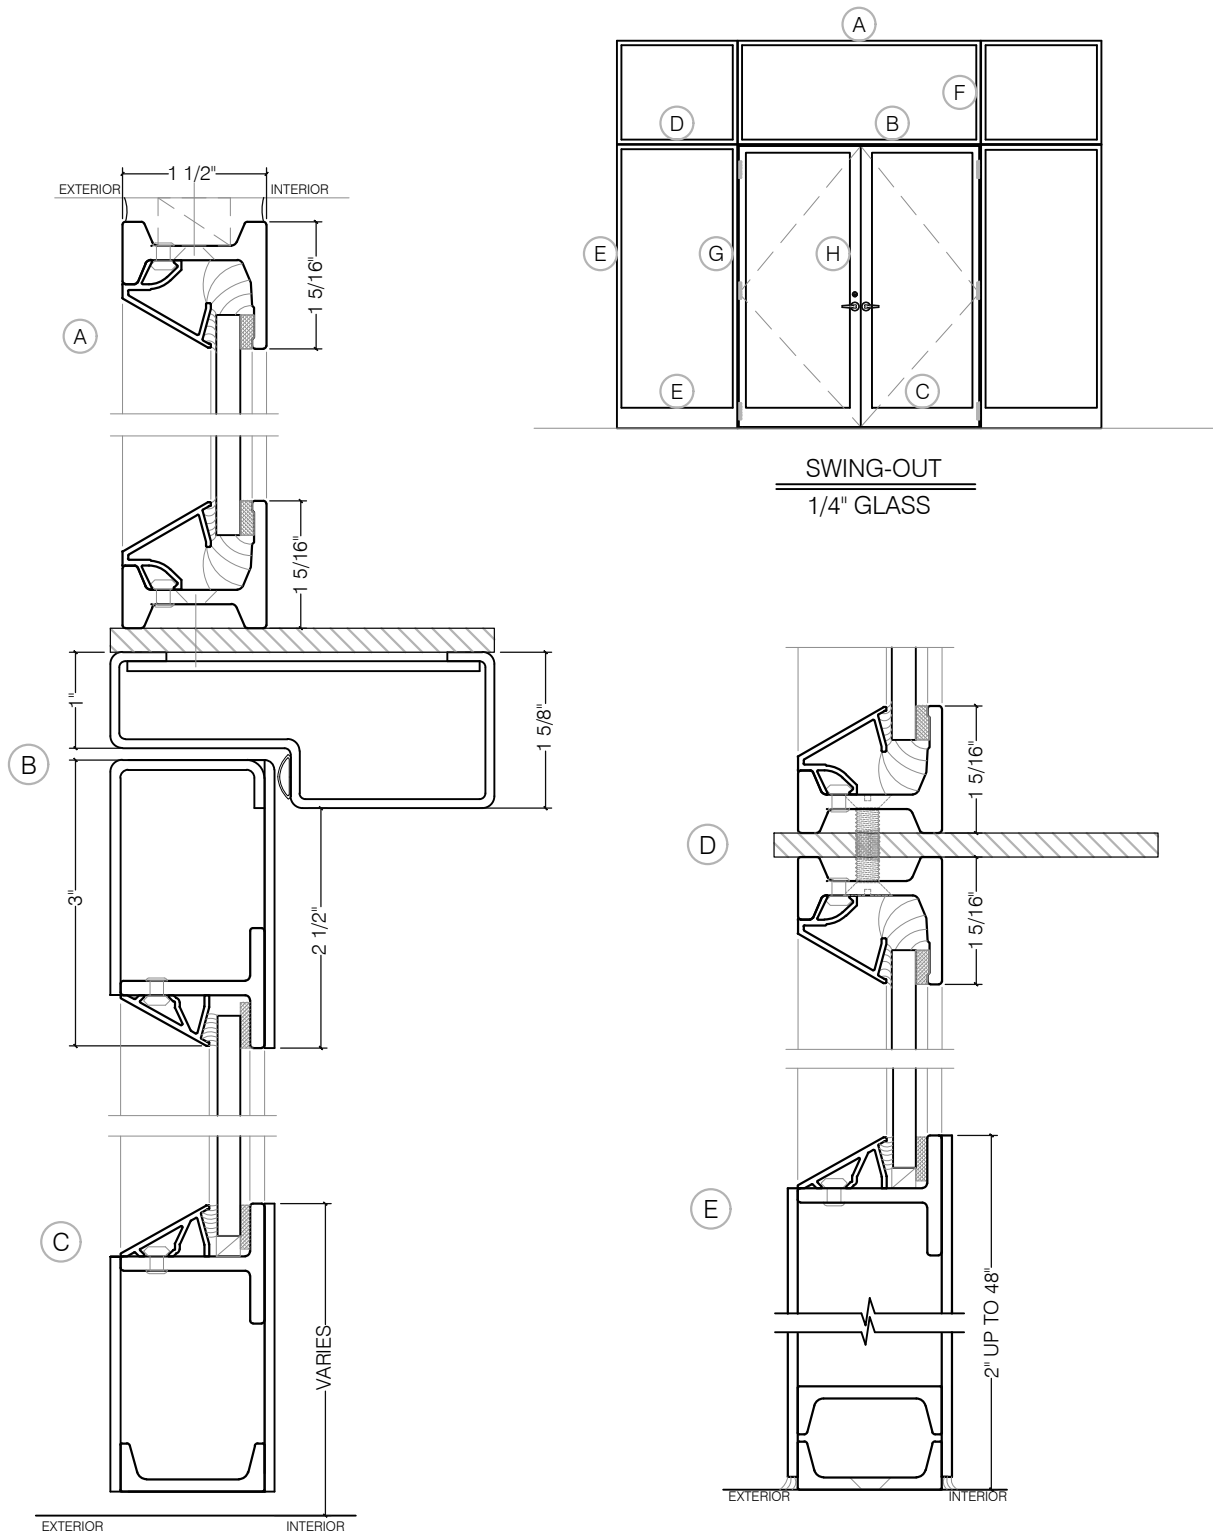

TORRANCE STEEL WINDOW CO., INC.

2000 SERIES HOLLOW METAL - DOUBLE DOOR WITH SIDELIGHT AND TRANSOM

TORRANCE STEEL WINDOW CO., INC.

2000 SERIES HOLLOW METAL - DOUBLE DOOR WITH SIDELIGHT AND TRANSOM