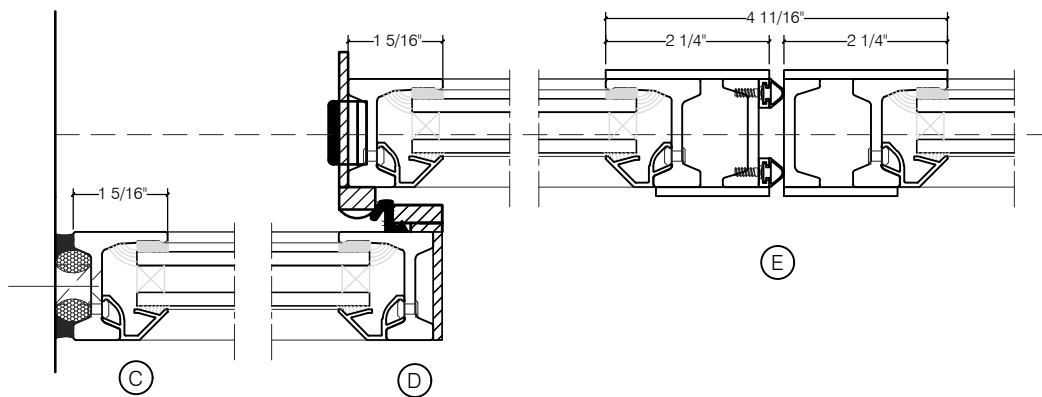

TORRANCE STEEL WINDOW CO., INC.

JEFFERSON 1900 DOORS -BOTTOM ROLLER SLIDER

NOT TO SCALE