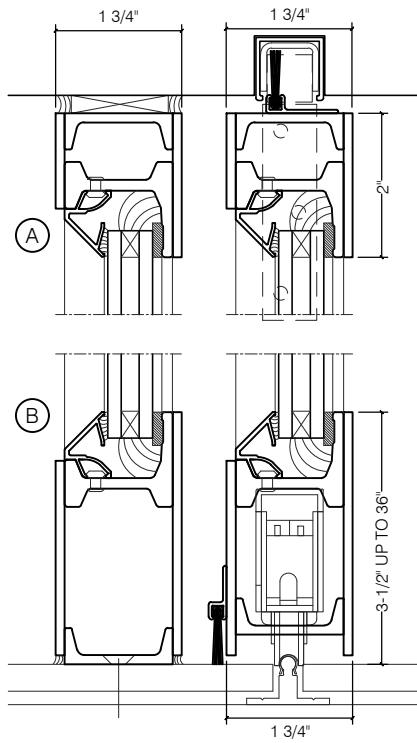

TORRANCE STEEL WINDOW CO., INC.

JEFFERSON 1900 DOORS -BOTTOM ROLLER SLIDER

NOT TO SCALE