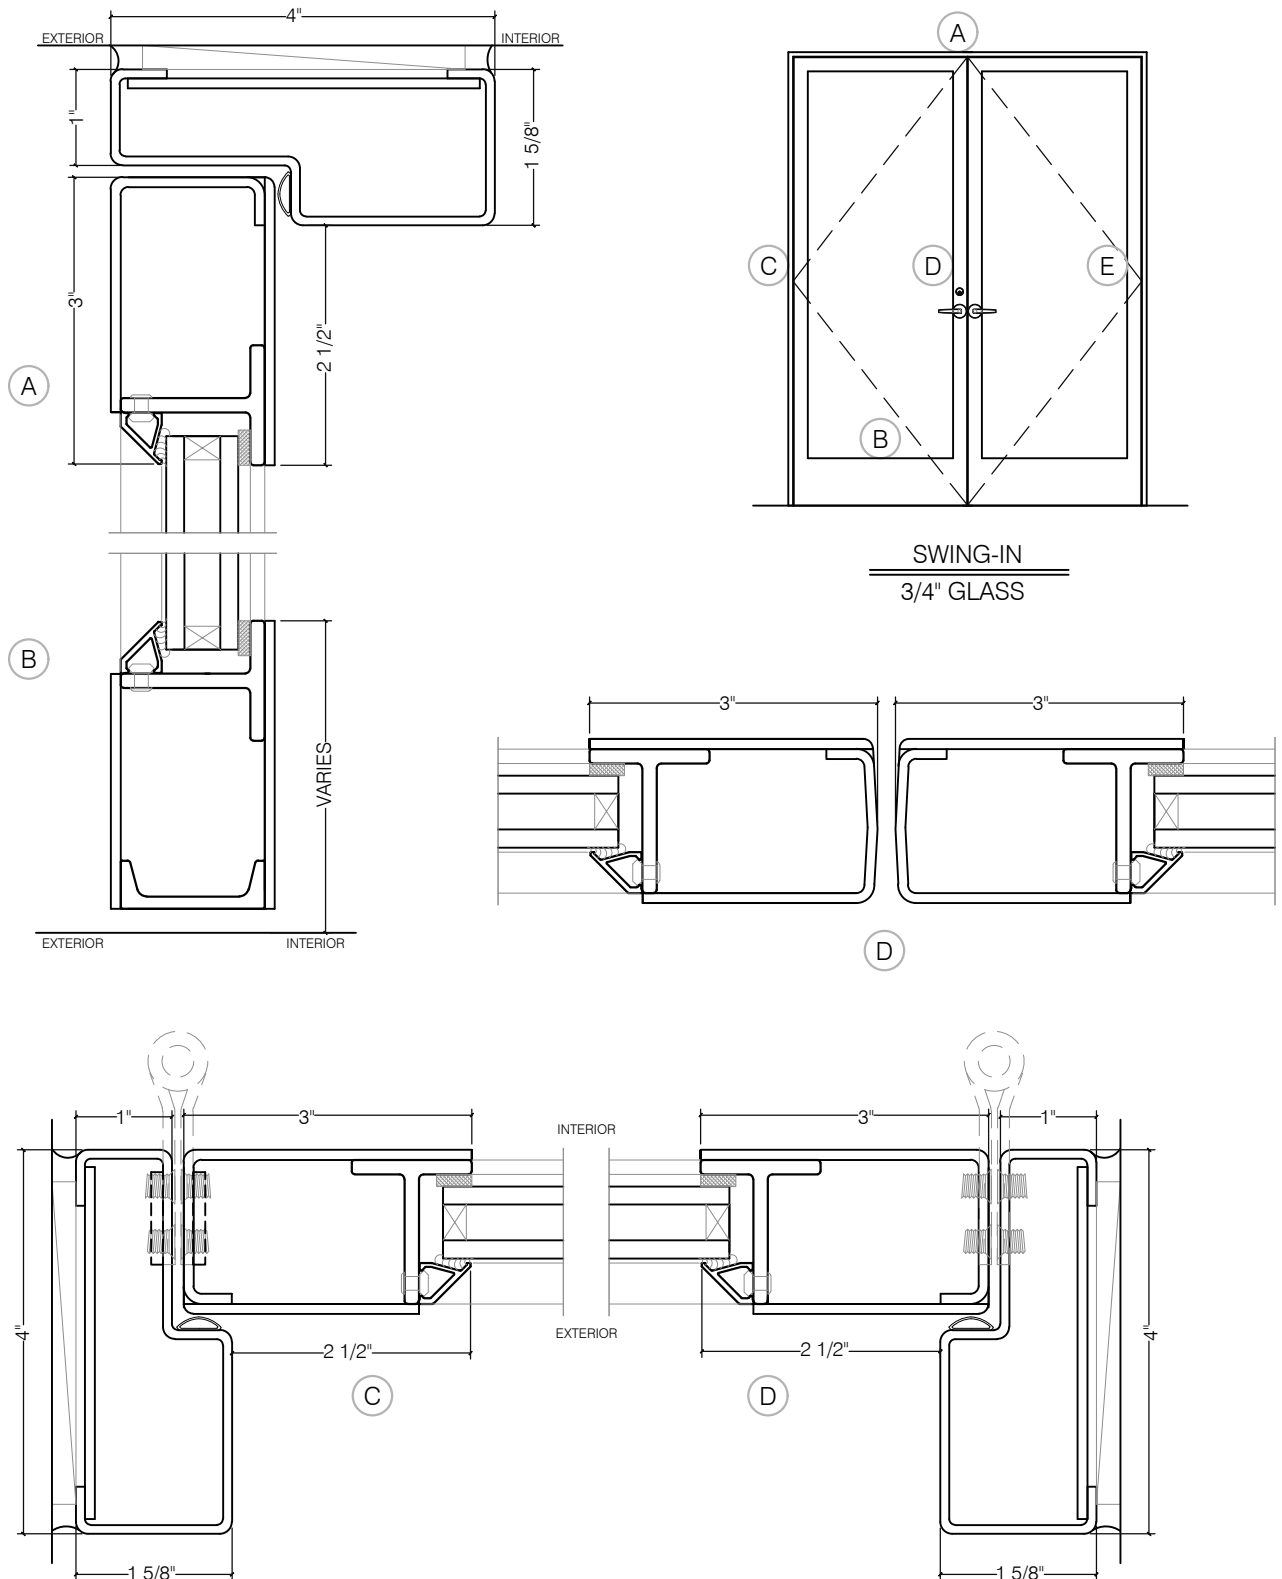

TORRANCE STEEL WINDOW CO., INC.

2000 SERIES HOLLOW METAL - SINGLE DOOR

SCALE: 2:1