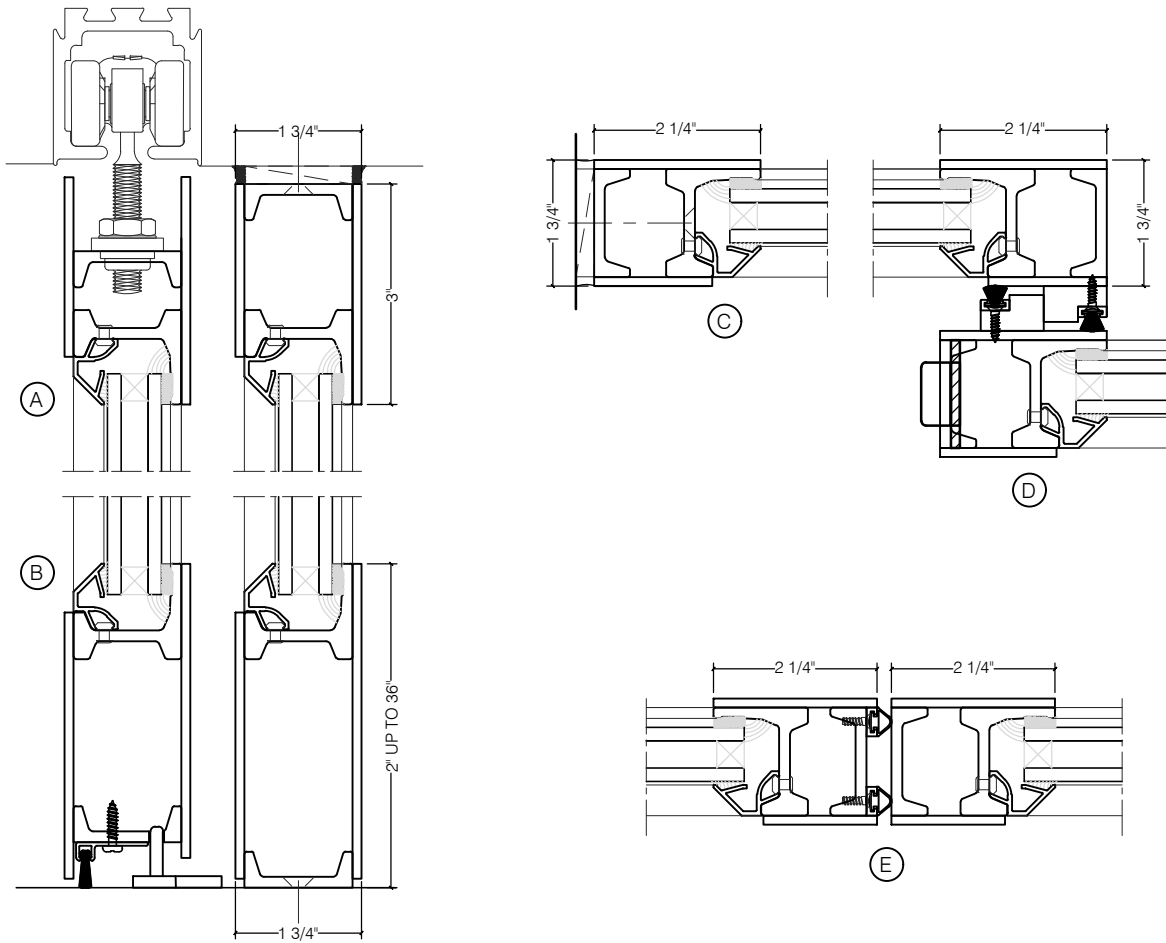

## JEFFERSON 1900 DOORS - TOP HUNG SLIDER

NOT TO SCALE