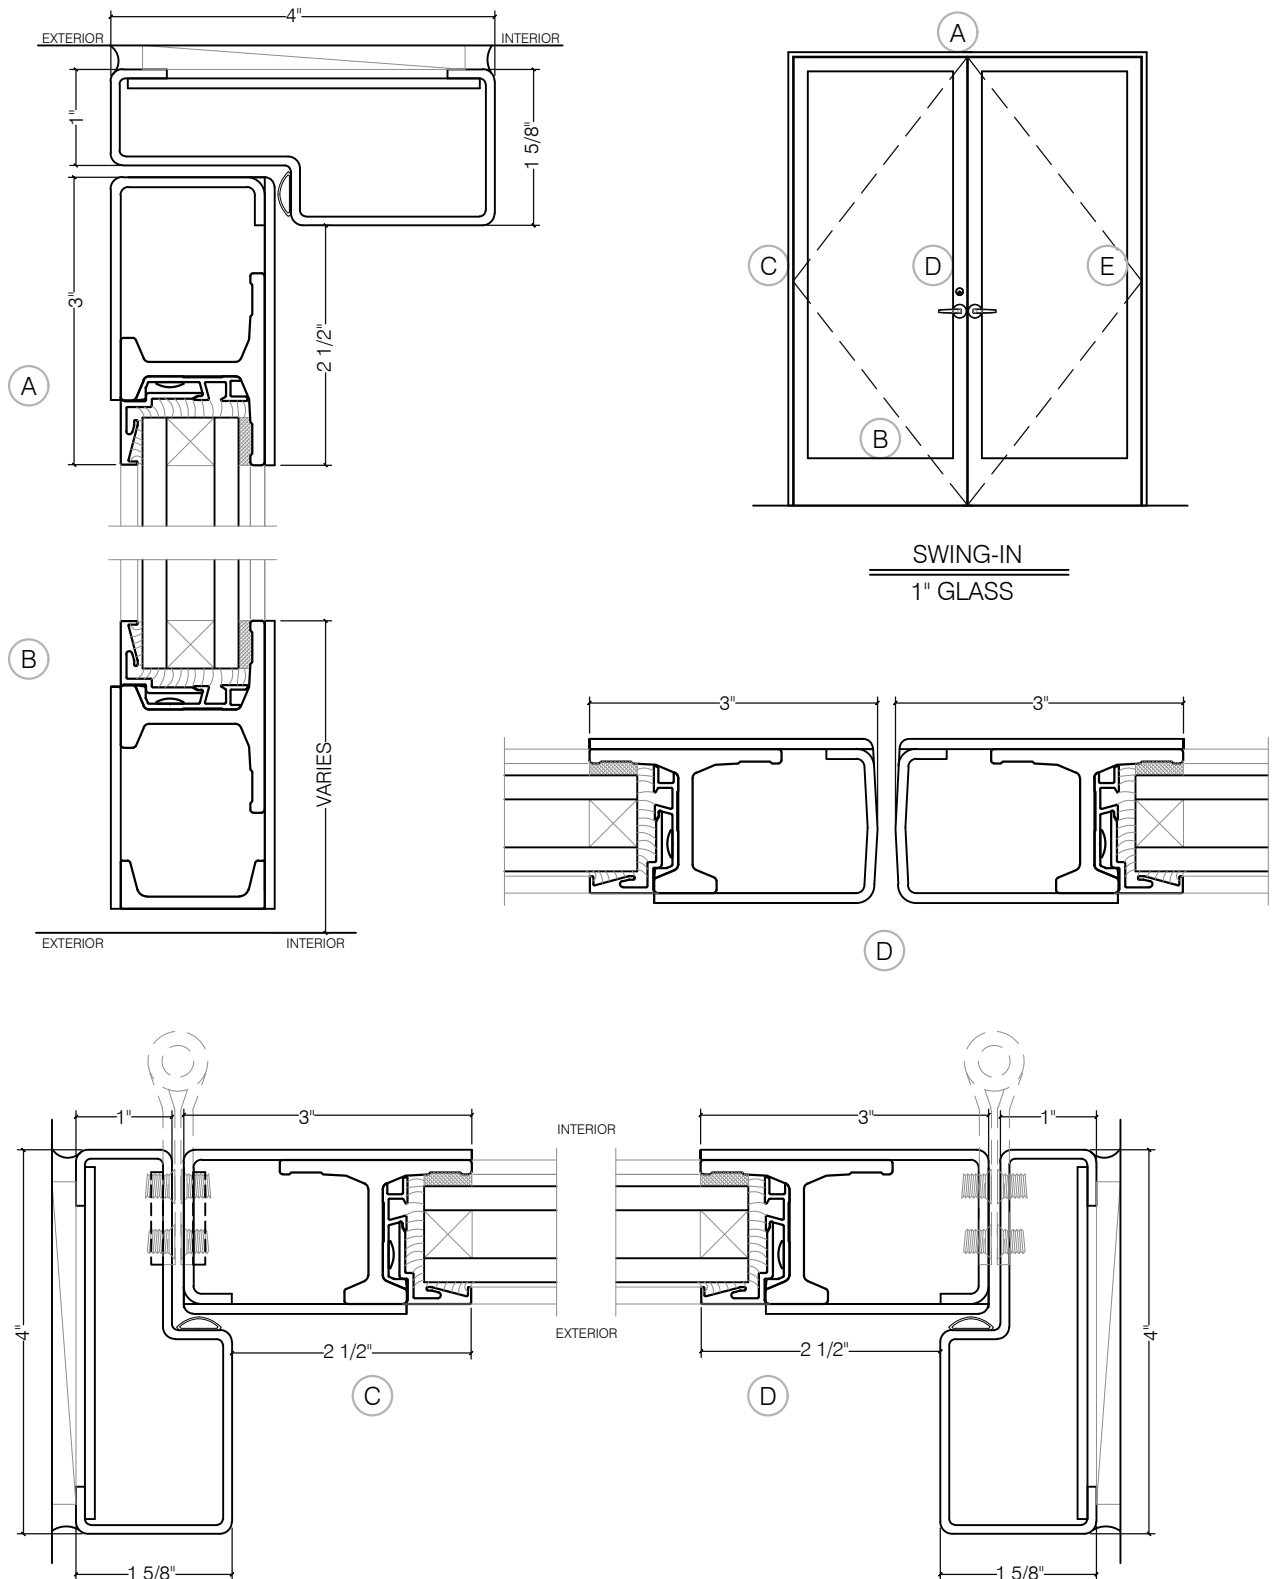

## 2000 SERIES HOLLOW METAL - SINGLE DOOR

SCALE: 2:1