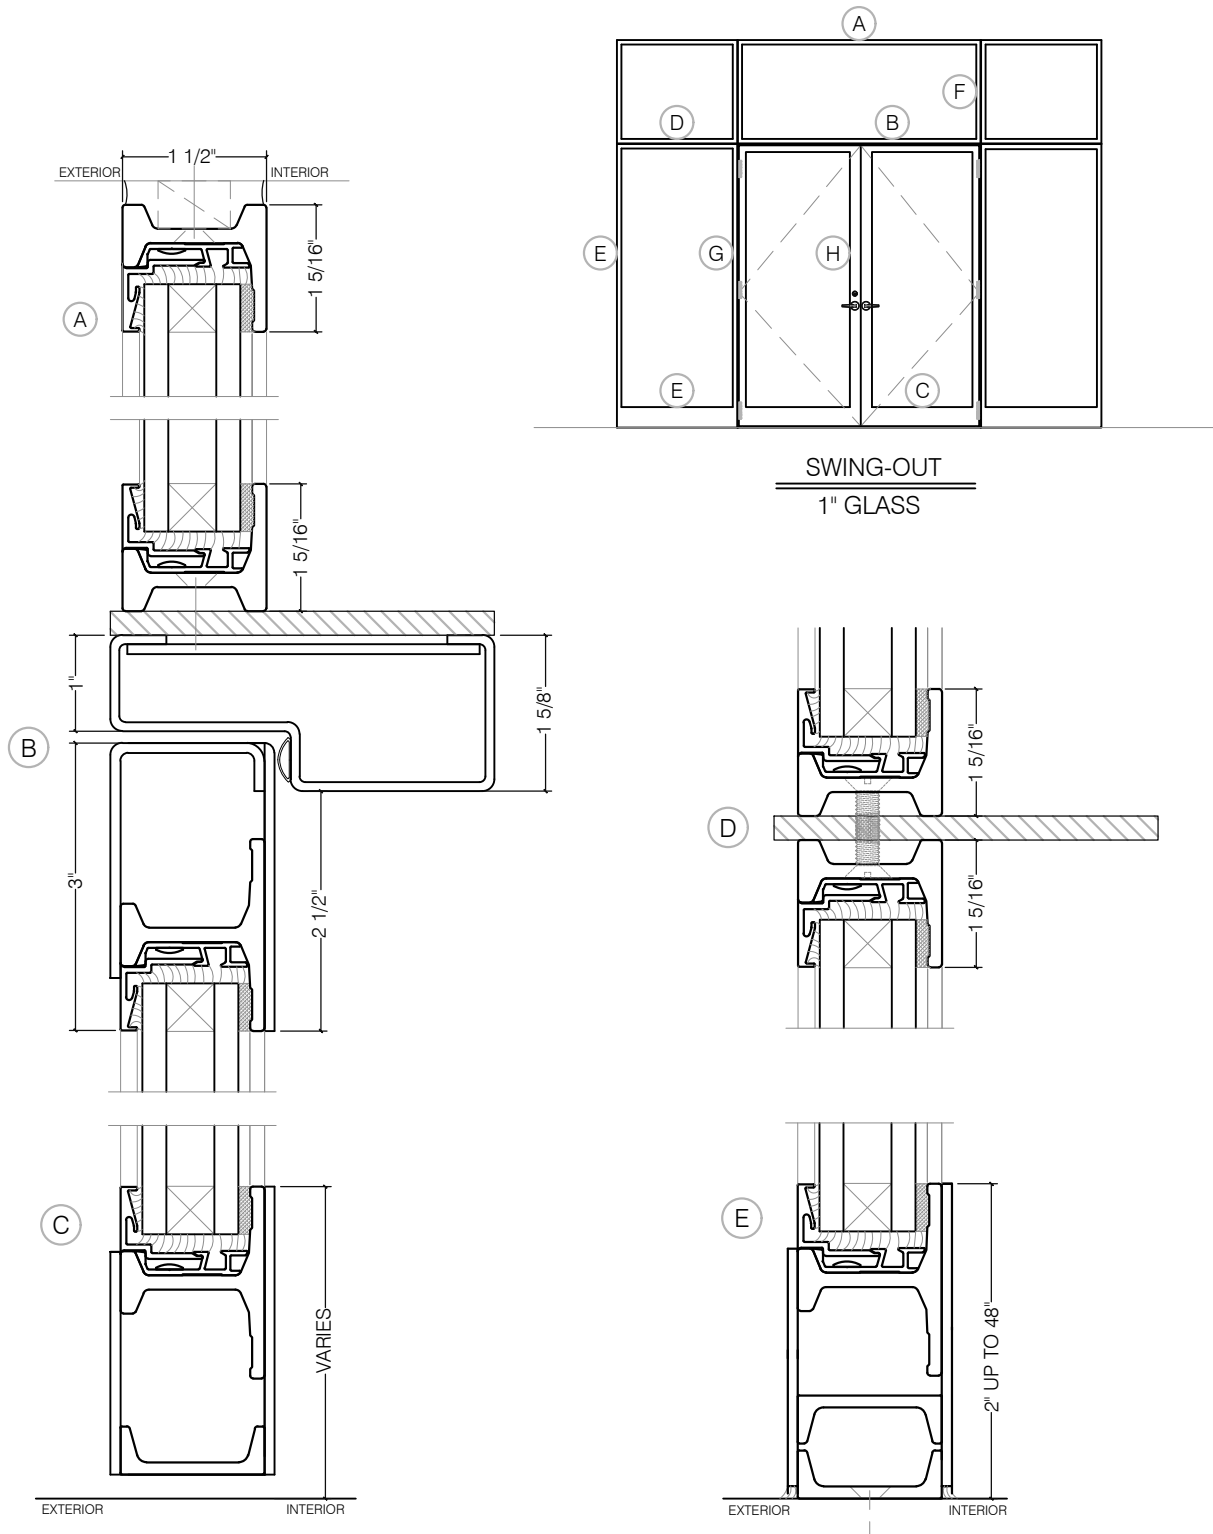

TORRANCE STEEL WINDOW CO., INC.

2000 SERIES HOLLOW METAL - DOUBLE DOOR WITH SIDELIGHT AND TRANSOM

TORRANCE STEEL WINDOW CO., INC.

2000 SERIES HOLLOW METAL - DOUBLE DOOR WITH SIDELIGHT AND TRANSOM